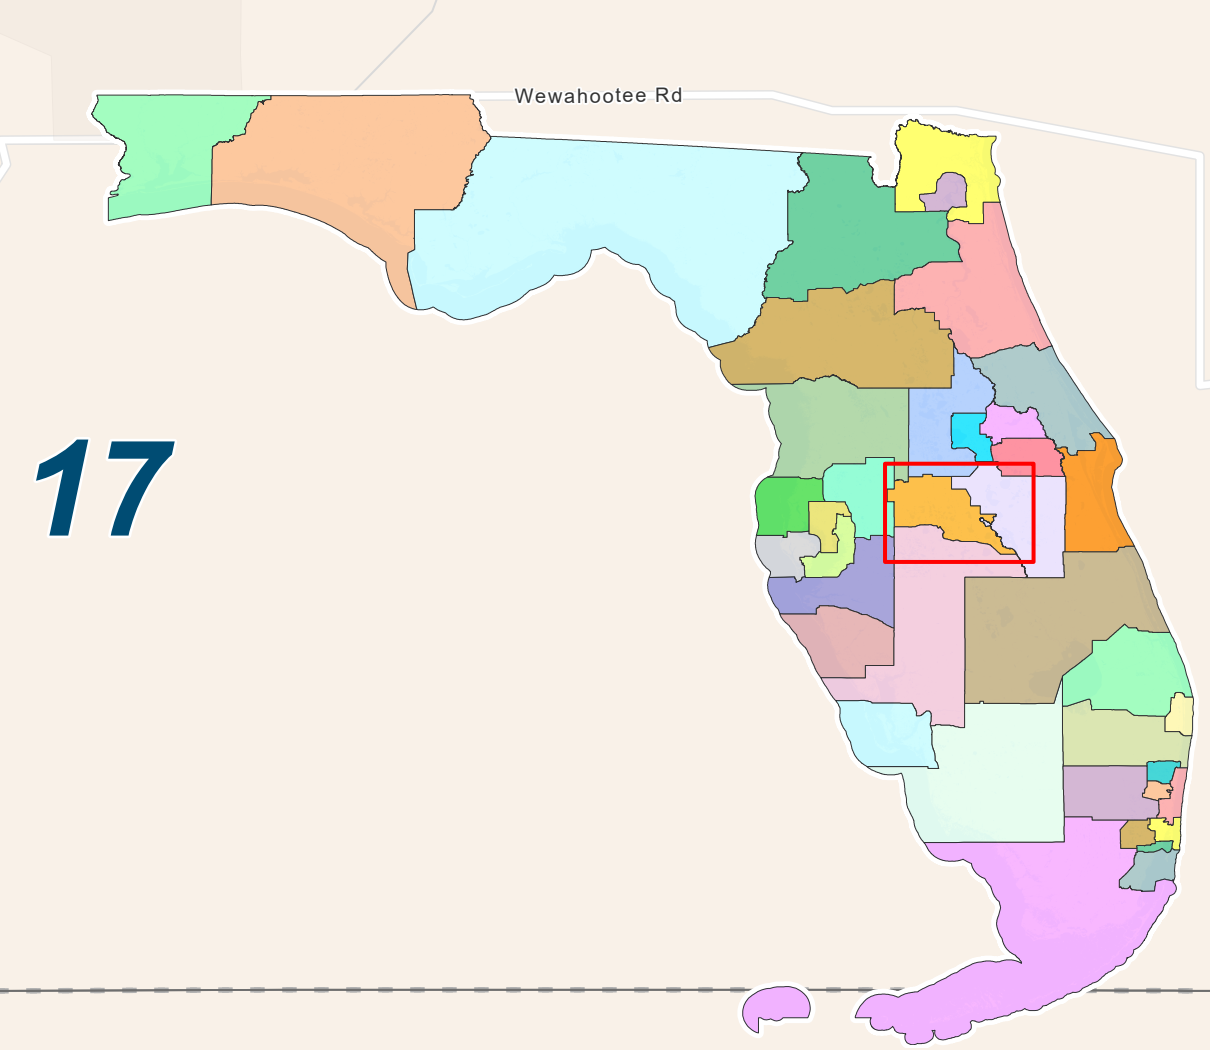

Legend

-  County boundary
-  Interstate
-  US Highway
-  State Road
-  Minor Road
-  Sea, lake, or river
-  District boundary & number

District 23

District 20

District 11

District 13

District 12

District 27

District 17

District 25

District 17

Florida
State Senate Districts
S027S8058
 * * * * *
CS/SJR 100
February 3, 2022

Map produced by
 staff of the Florida
 Senate Committee on
 Reapportionment

Scan QR
 Code to View
 Interactive Map