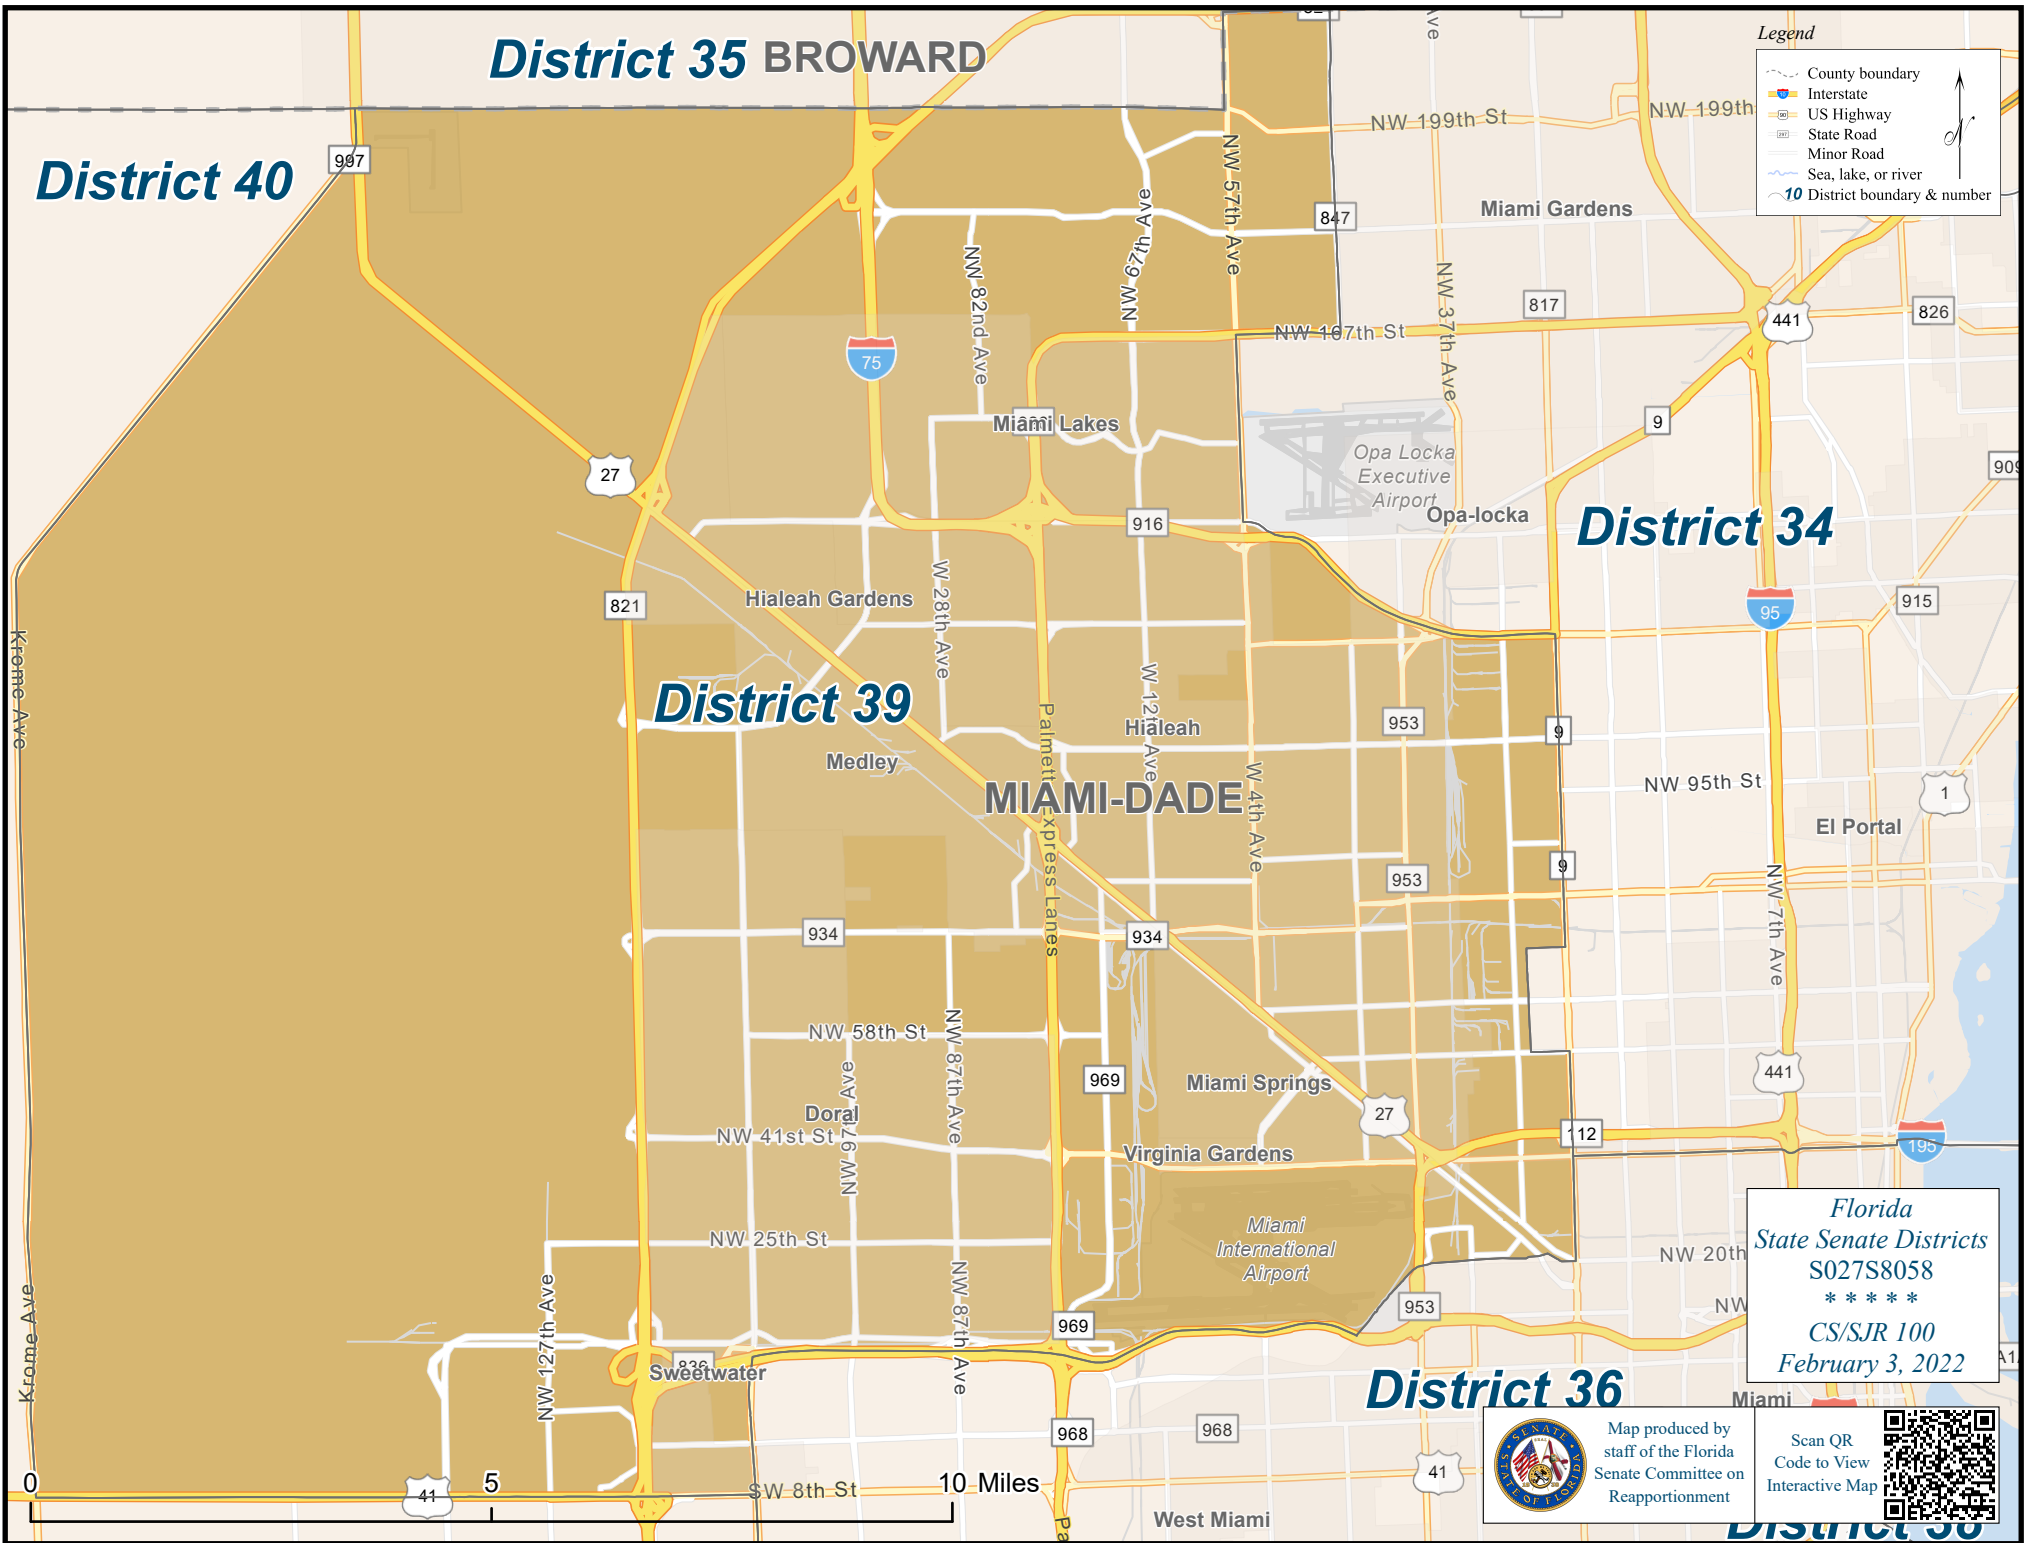

District 35 BROWARD

District 40

Legend

- County boundary
- Interstate
- US Highway
- State Road
- Minor Road
- Sea, lake, or river
- 10 District boundary & number

District 39

MIAMI-DADE

District 34

District 36

Florida
State Senate Districts
 S027S8058
 * * * * *
 CS/SJR 100
 February 3, 2022

Map produced by
 staff of the Florida
 Senate Committee on
 Reapportionment

Scan QR
 Code to View
 Interactive Map