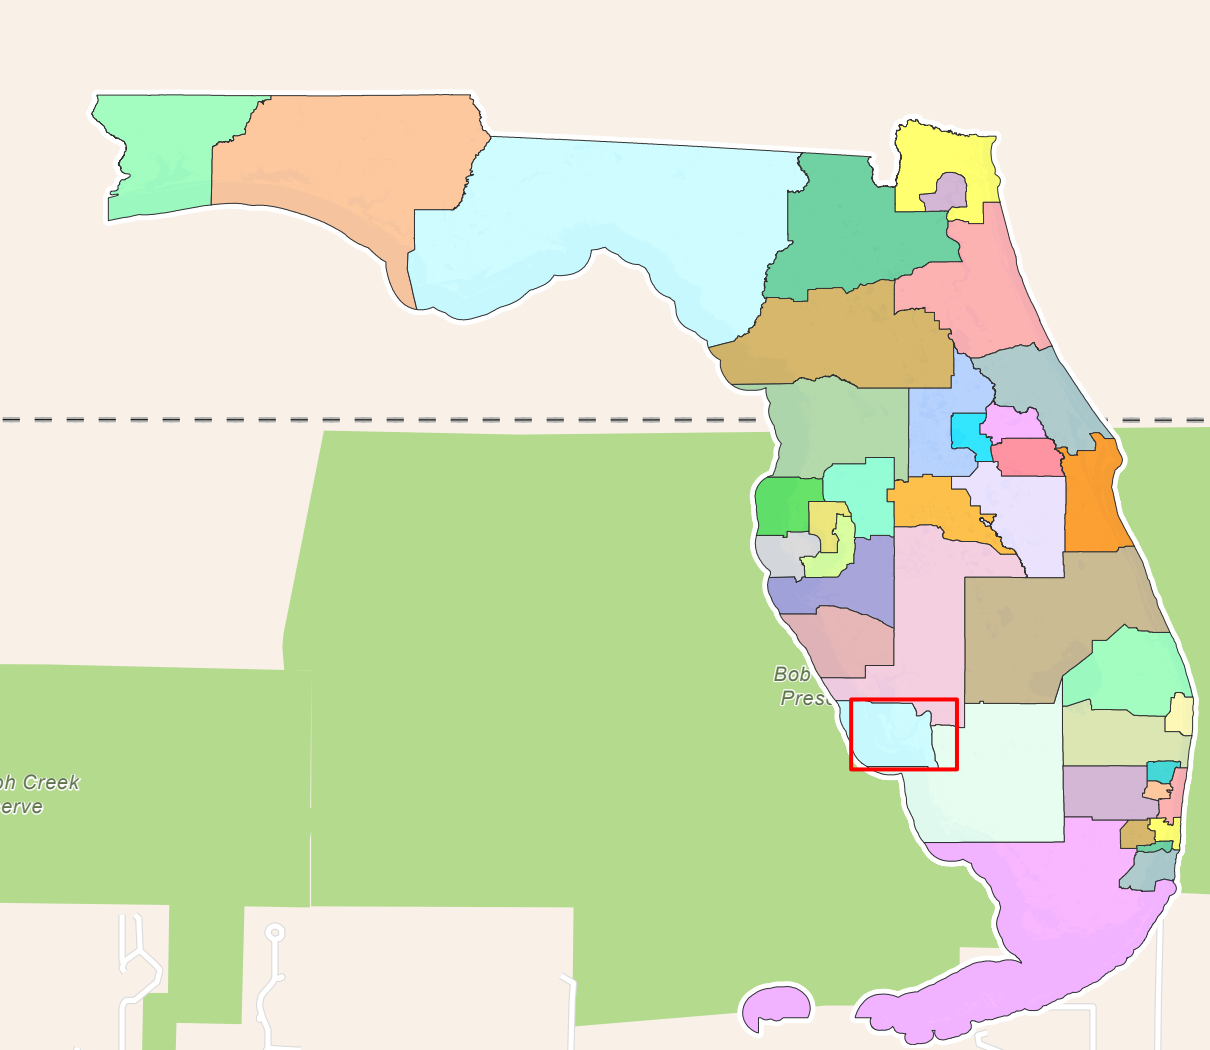

Legend

-  County boundary
-  Interstate
-  US Highway
-  State Road
-  Minor Road
-  Sea, lake, or river
-  District boundary & number

CHARLOTTE

District 27

Cape Coral

Fort Myers

District 33

LEE

District 28

Sanibel

Fort Myers Beach

Estero

Bonita Springs

COLLIER

*Florida*  
*State Senate Districts*  
**S027S8058**  
 \* \* \* \* \*  
*CS/SJR 100*  
*February 3, 2022*

Map produced by  
 staff of the Florida  
 Senate Committee on  
 Reapportionment

Scan QR  
 Code to View  
 Interactive Map

0 0.5 1 2 Miles