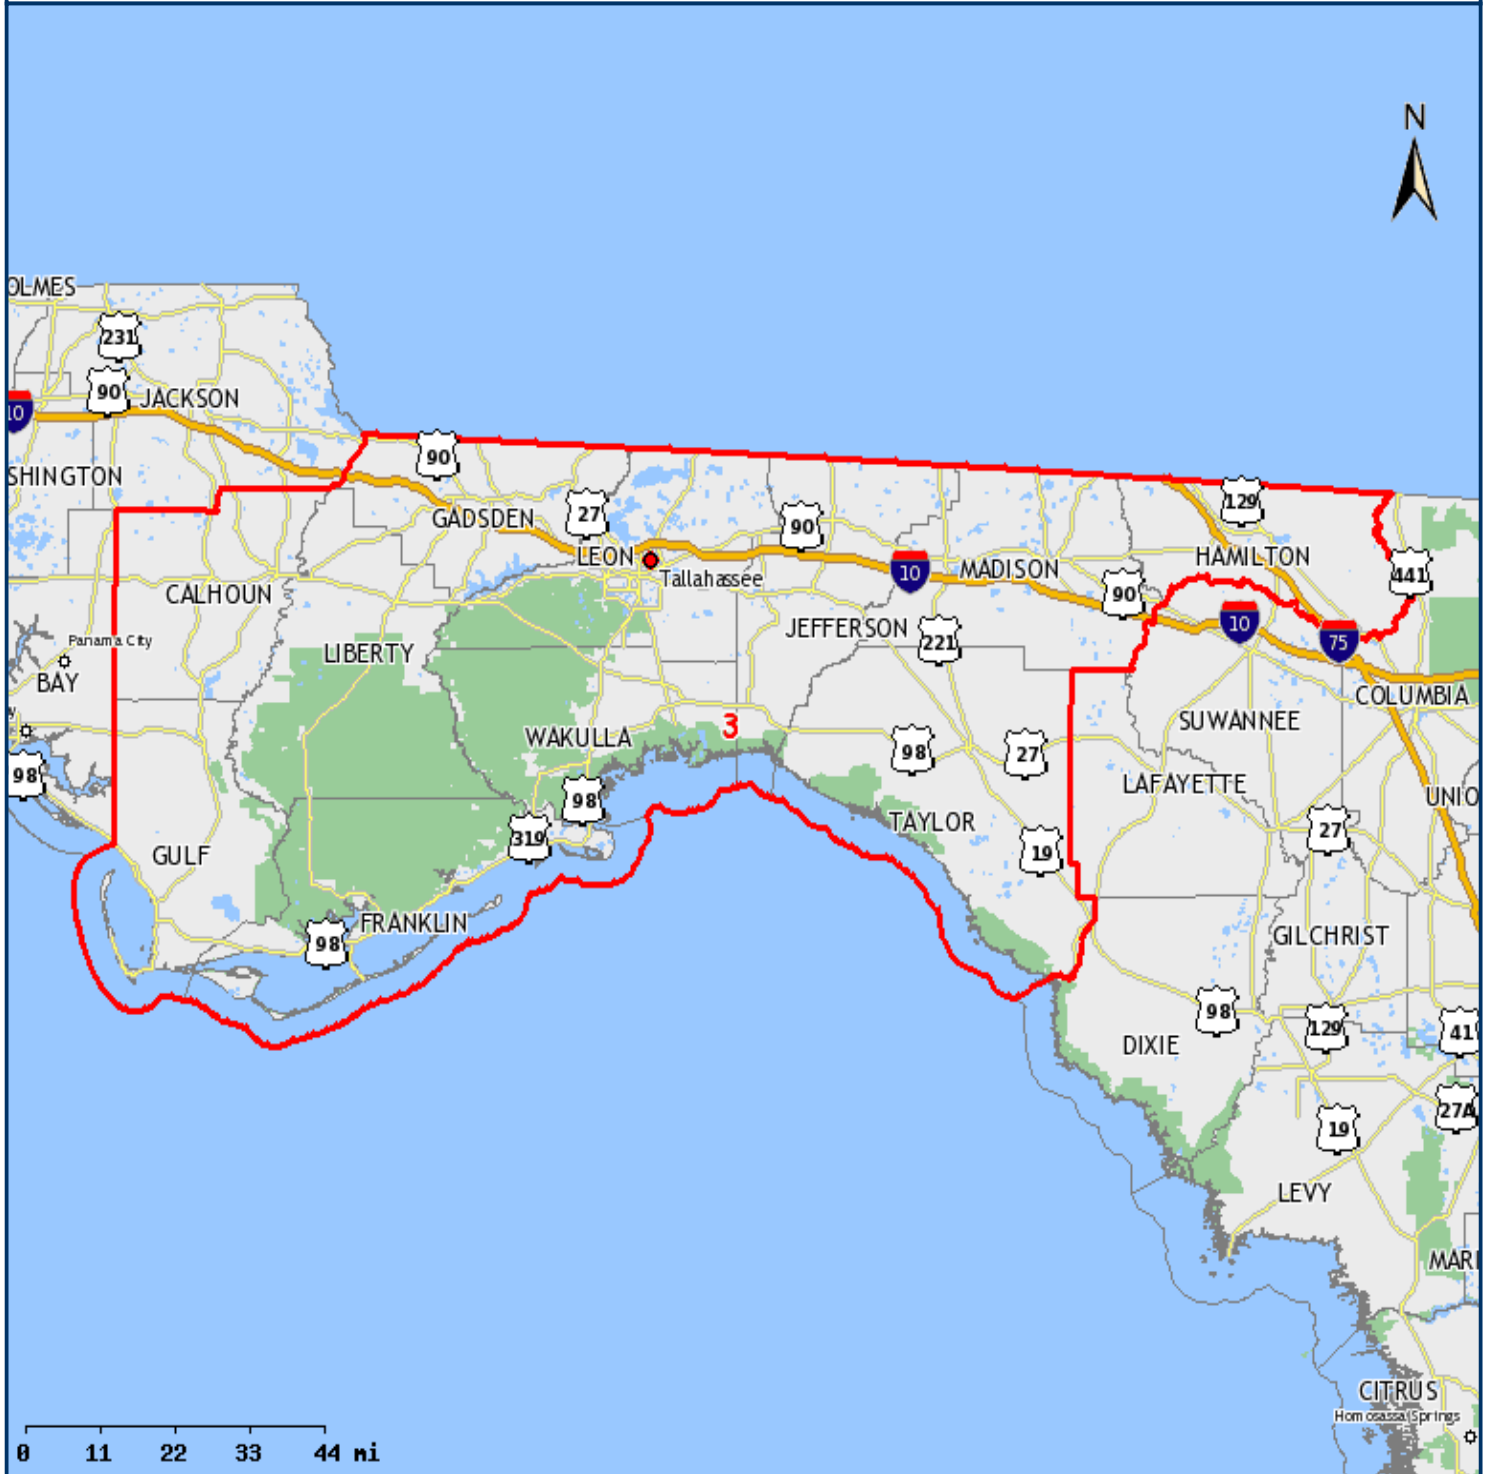

Senator Bill Montford The Florida Senate, District 3

404 South Monroe Street
Tallahassee, FL 32399-1100
(850) 487-5003

- State Senate
- Limited Access
- US Highways
- State Roads
- County Roads
- Local Roads
- County Boundary
- Inland Water
- Open Space
- Cities/Places

Map produced by:
The Florida Senate
404 S. Monroe St., Tallahassee, FL 32399-1100
Website: <http://www.flSenate.gov/redistricting>

03/21/2014