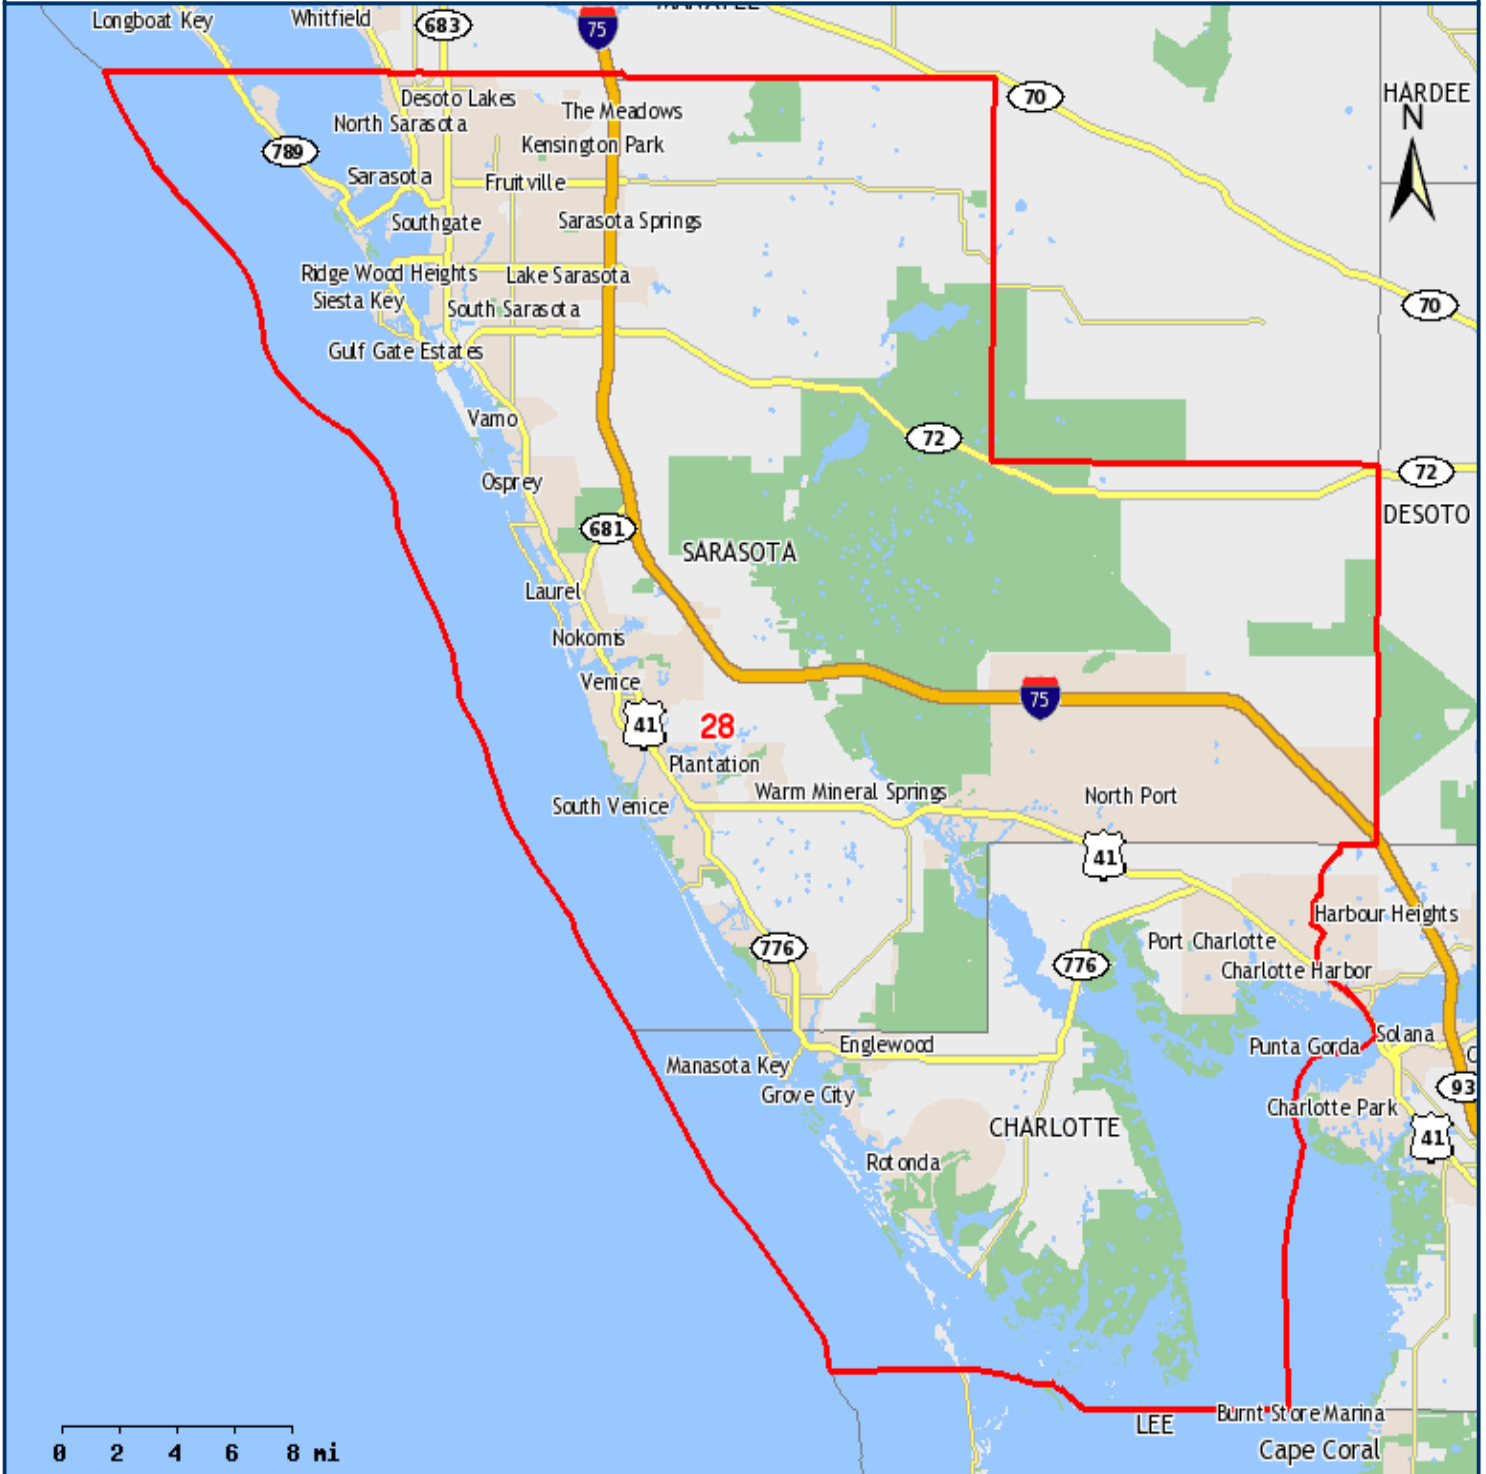

# Senator Nancy C. Detert The Florida Senate, District 28

417 Commercial Court, Suite D  
Venice, FL 34292  
(941) 480-3547

- State Senate
- Limited Access
- US Highways
- State Roads
- County Roads
- Local Roads
- County Boundary
- Inland Water
- Open Space
- Cities/Places

Map produced by:  
The Florida Senate  
404 S. Monroe St., Tallahassee, FL 32399-1100  
Website: <http://www.flSenate.gov/redistricting>

03/21/2014