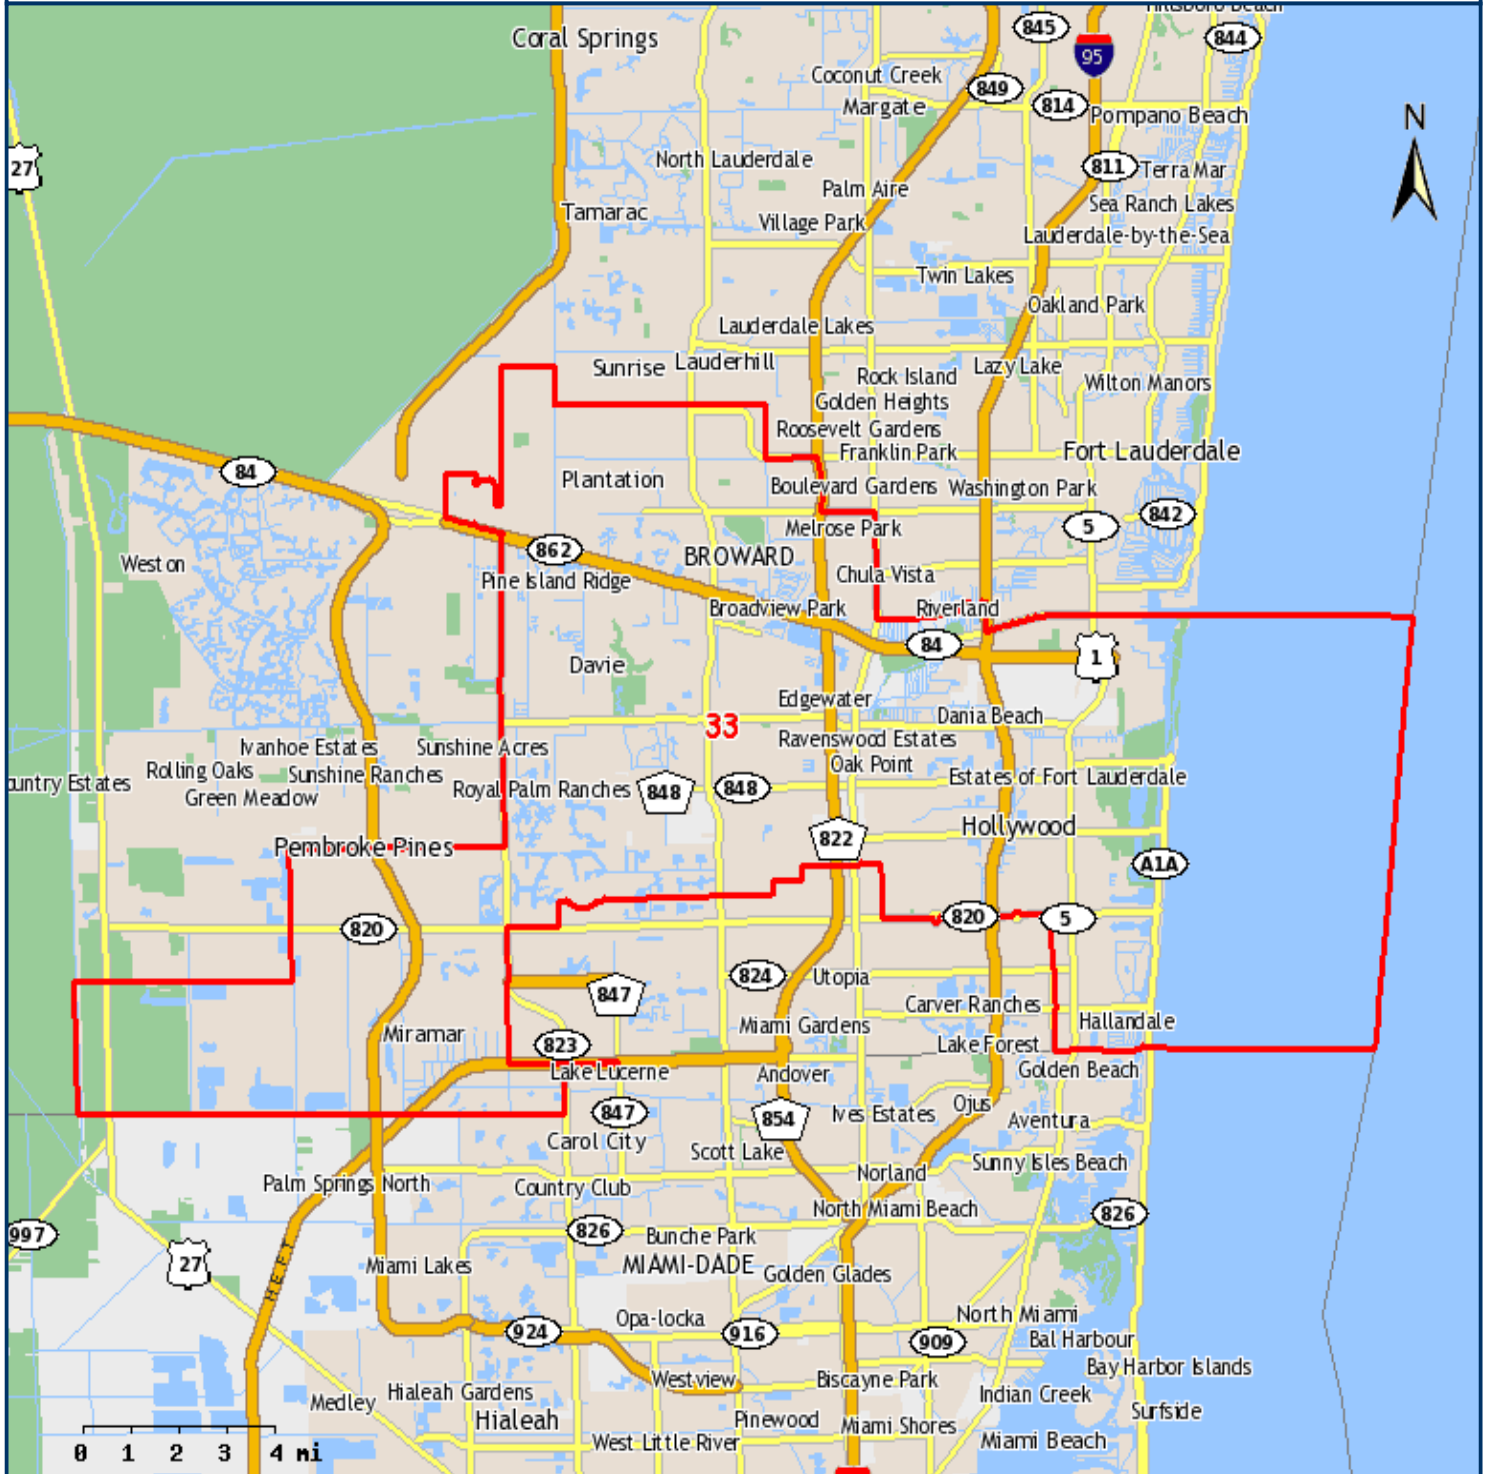

Senator Eleanor Sobel The Florida Senate, District 33

The "Old" Library, First Floor
Hollywood, FL 33020
(954) 924-3693

- State Senate
- Limited Access
- US Highways
- State Roads
- County Roads
- Local Roads
- County Boundary
- Inland Water
- Open Space
- Cities/Places

Map produced by:
The Florida Senate
404 S. Monroe St., Tallahassee, FL 32399-1100
Website: <http://www.flsenate.gov/redistricting>