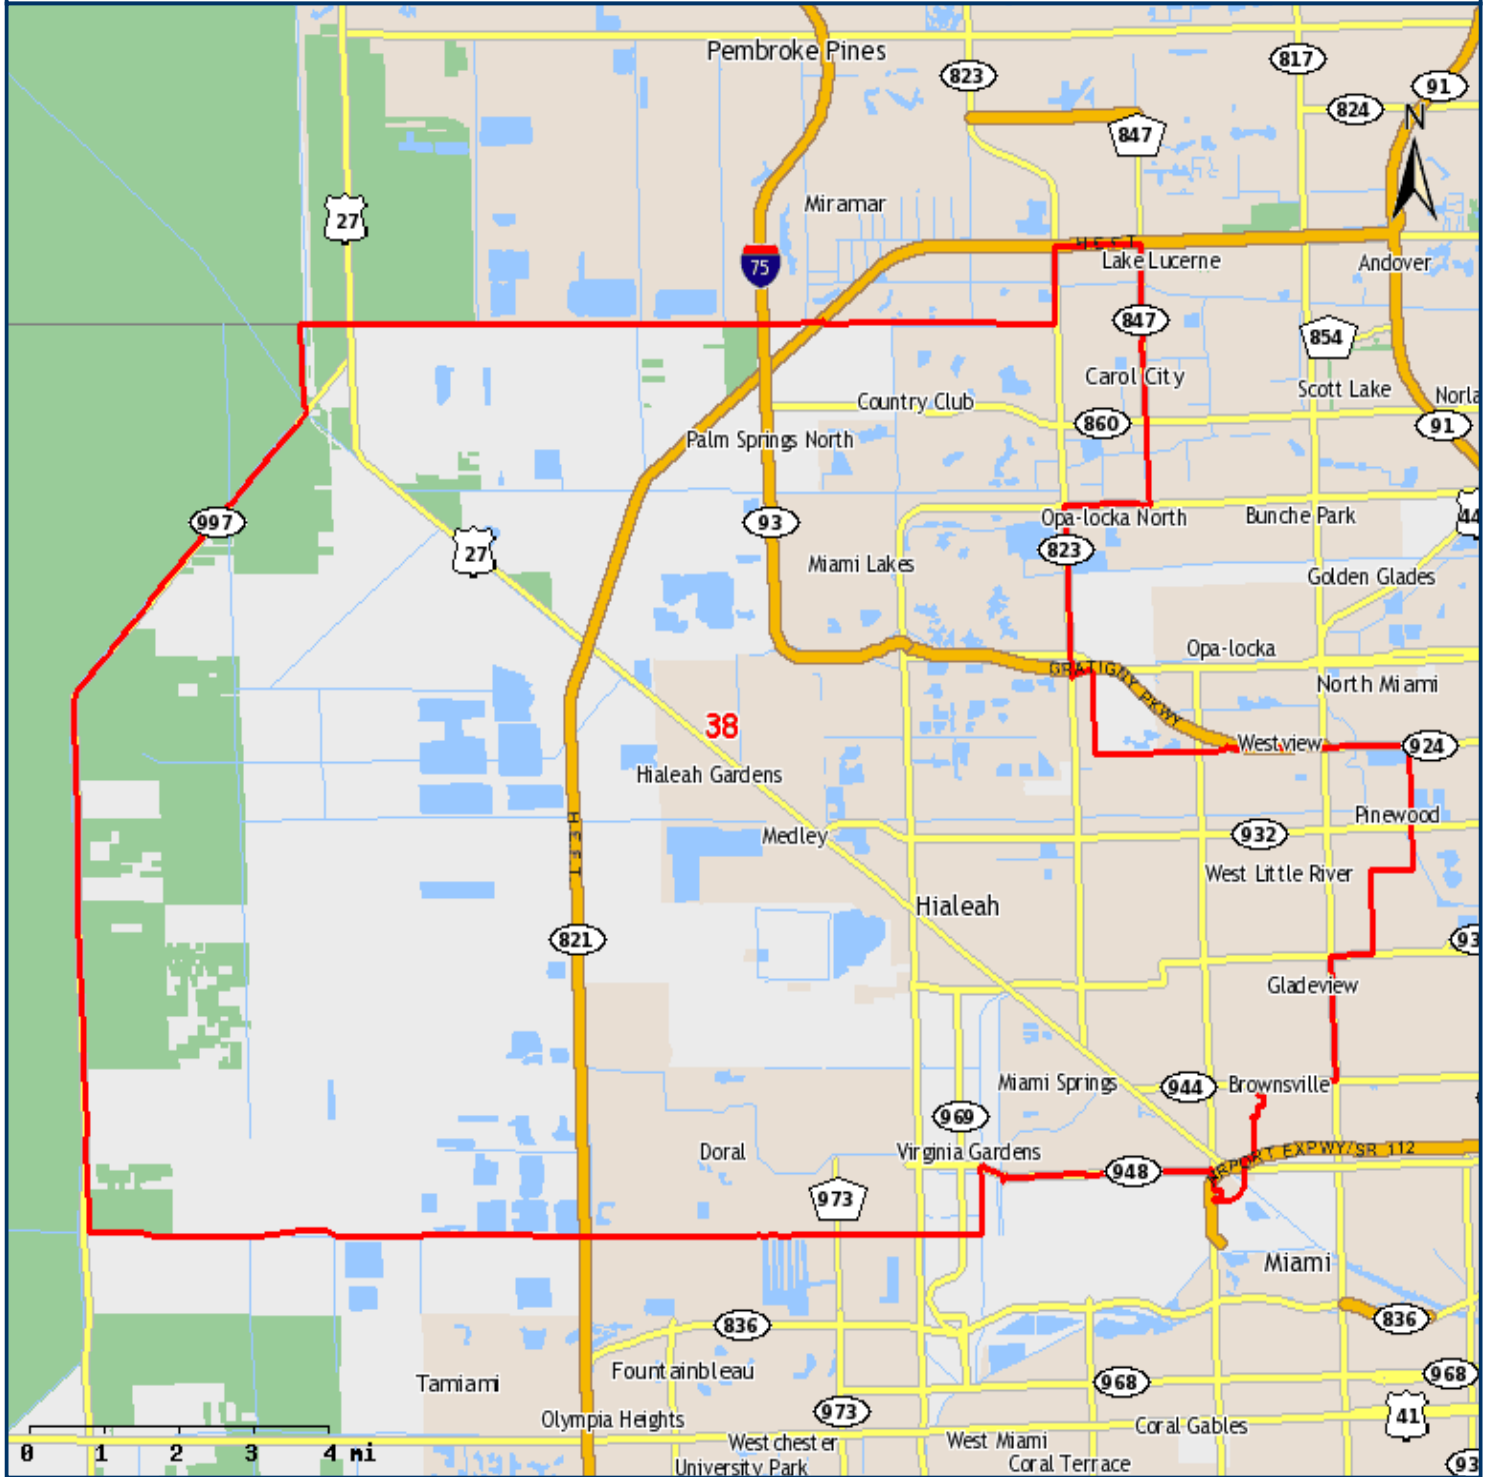

# Senator Rene Garcia The Florida Senate, District 38

1490 West 68th Street, Suite 201  
Hialeah, FL 33014  
(305) 364-3100

- State Senate
- Limited Access
- US Highways
- State Roads
- County Roads
- Local Roads
- County Boundary
- Inland Water
- Open Space
- Cities/Places

Map produced by:  
The Florida Senate  
404 S. Monroe St., Tallahassee, FL 32399-1100  
Website: <http://www.flSenate.gov/redistricting>

03/21/2014