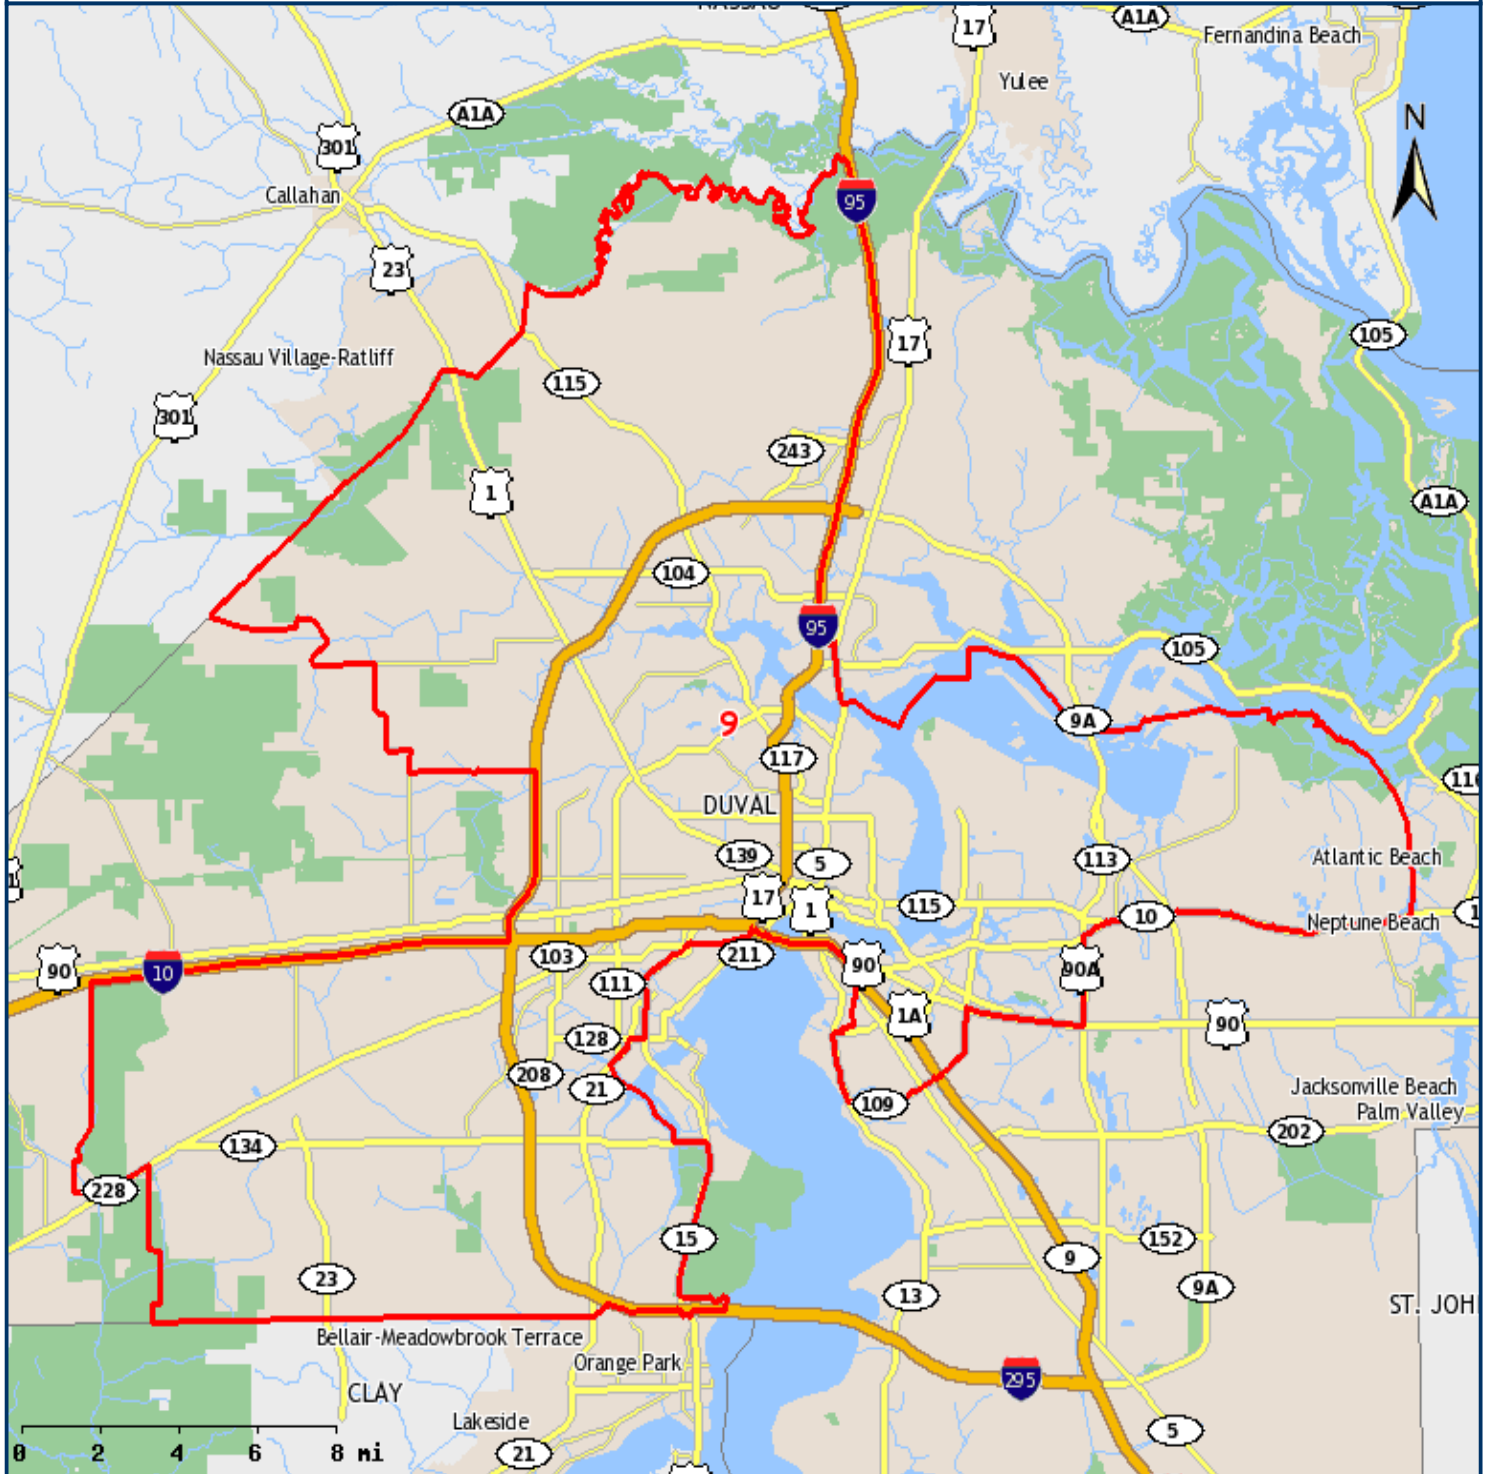

Senator Audrey Gibson The Florida Senate, District 9

101 East Union Street, Suite 104
Jacksonville, FL 32202
(904) 359-2553

- State Senate
- Limited Access
- US Highways
- State Roads
- County Roads
- Local Roads
- County Boundary
- Inland Water
- Open Space
- Cities/Places

Map produced by:
The Florida Senate
404 S. Monroe St., Tallahassee, FL 32399-1100
Website: <http://www.flSenate.gov/redistricting>

04/08/2015