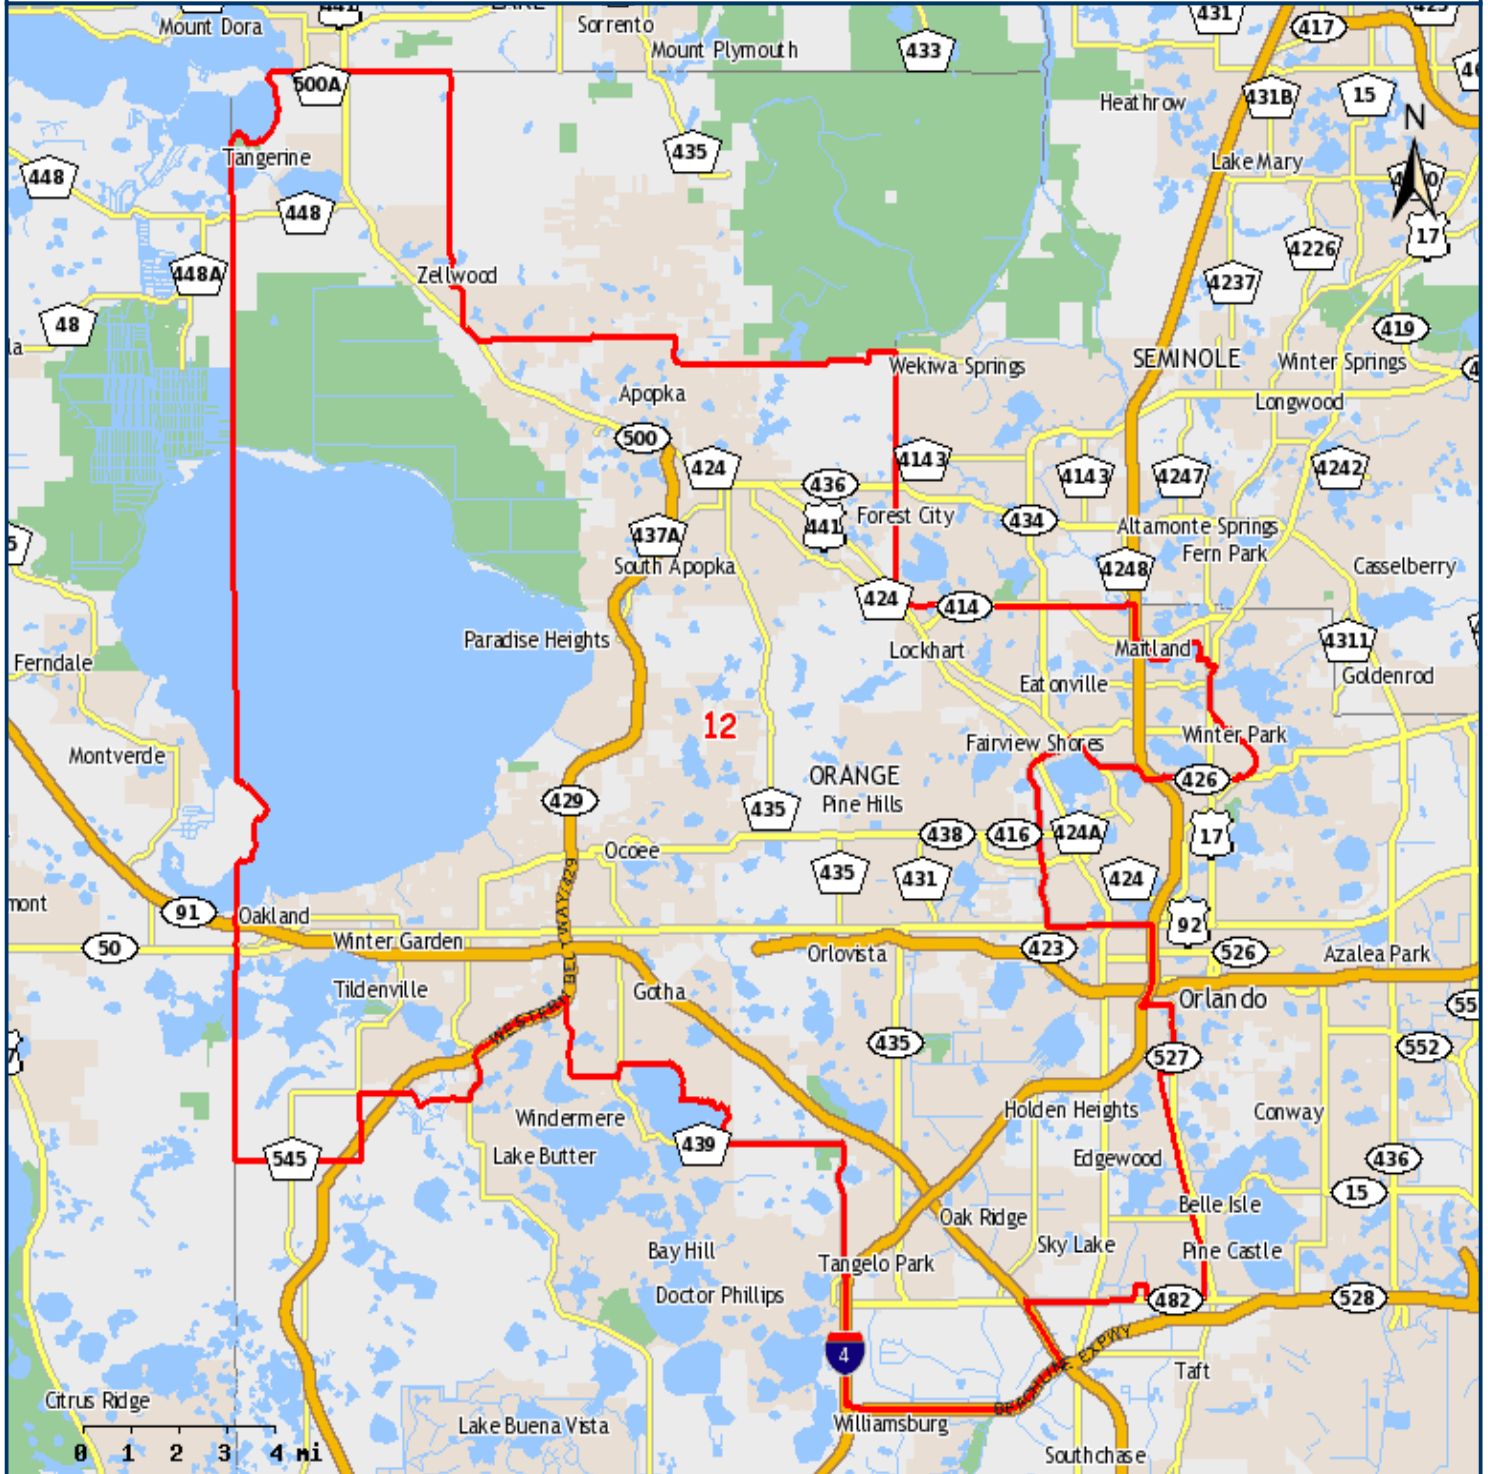

Senator Geraldine F. "Geri" Thompson The Florida Senate, District 12

511 West South Street, Suite 204
Orlando, FL 32805
(407) 245-1511

- State Senate
- Limited Access
- US Highways
- State Roads
- County Roads
- Local Roads
- County Boundary
- Inland Water
- Open Space
- Cities/Places

Map produced by:
The Florida Senate
404 S. Monroe St., Tallahassee, FL 32399-1100
Website: <http://www.flsenate.gov/redistricting>

04/08/2015