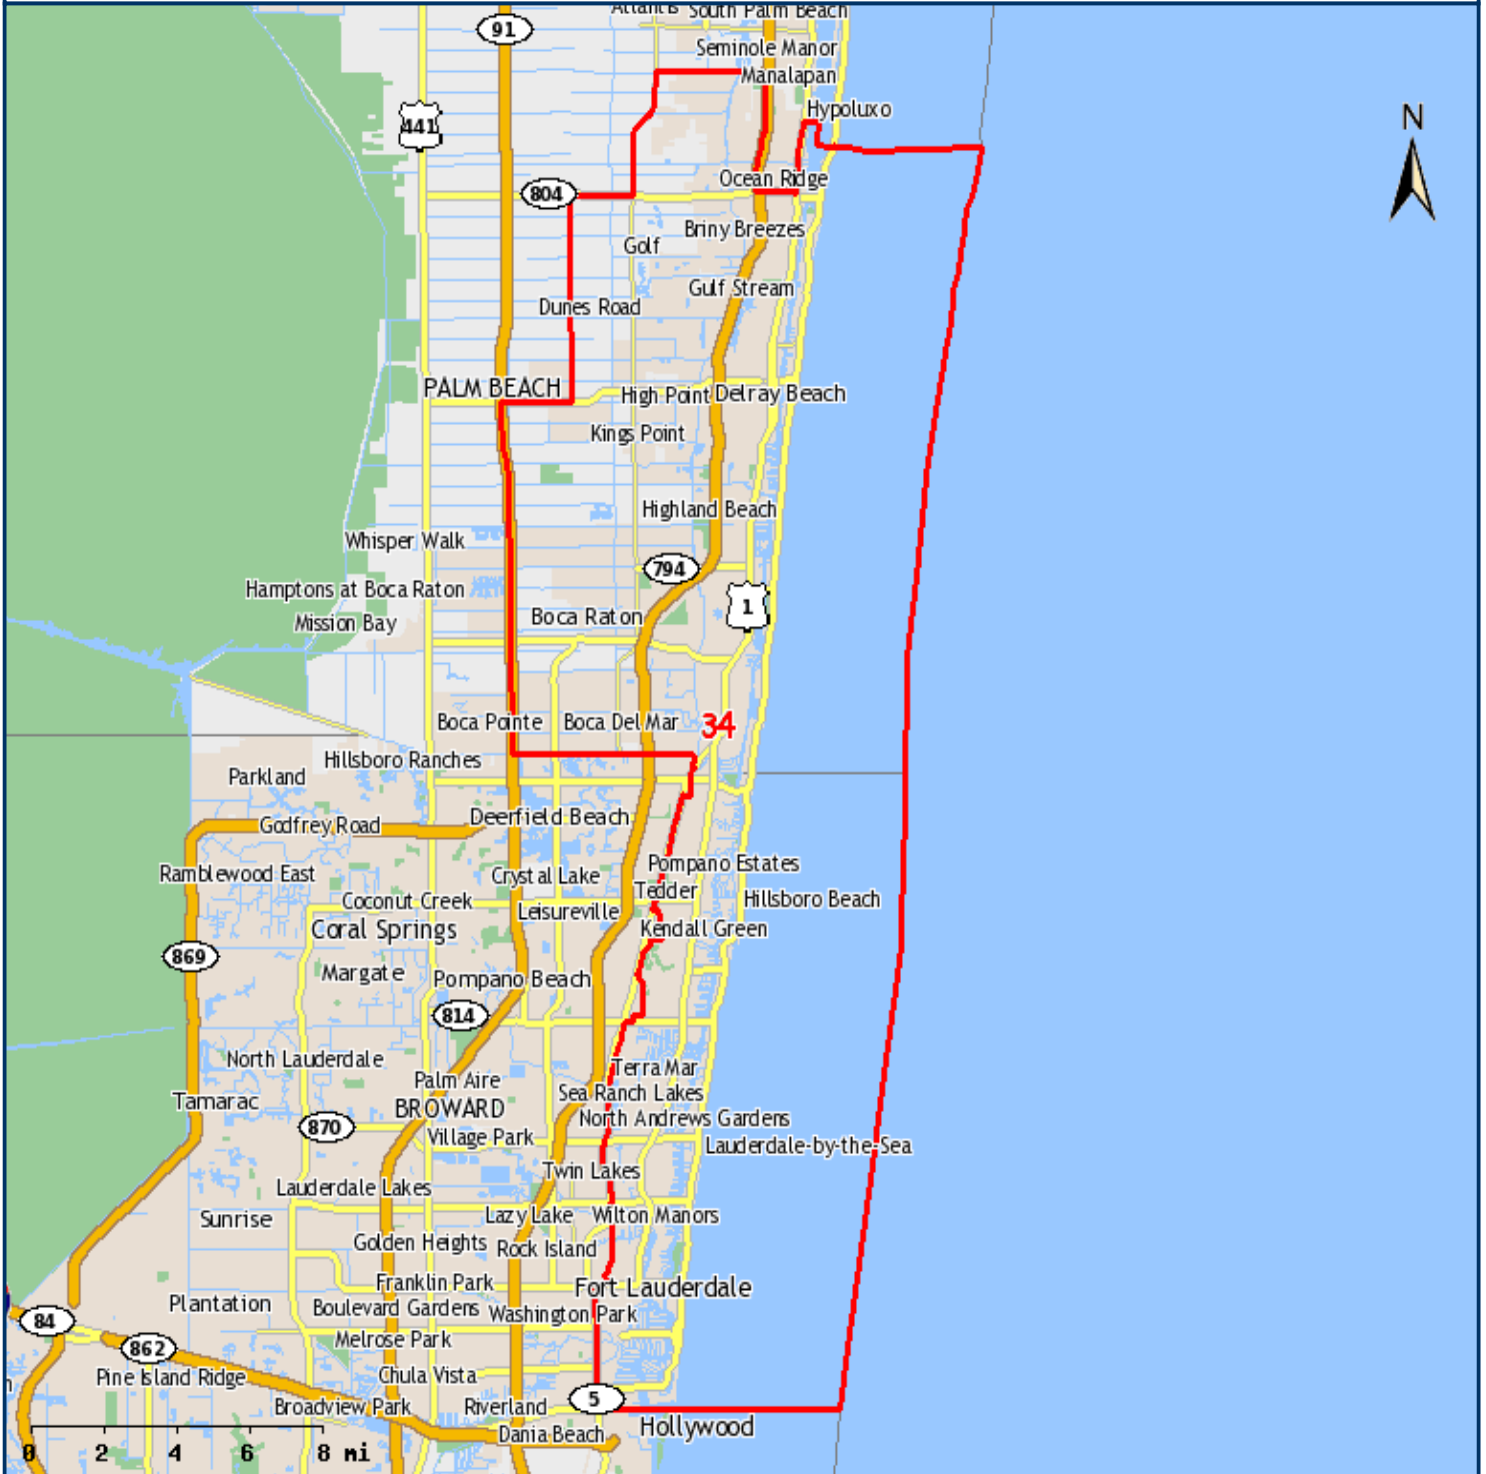

# Senator Maria Lorts Sachs The Florida Senate, District 34

Delray Beach City Hall, 100 Northwest 1st Avenue  
Delray Beach, FL 33444  
(561) 279-1427

- State Senate
- Limited Access
- US Highways
- State Roads
- County Roads
- Local Roads
- County Boundary
- Inland Water
- Open Space
- Cities/Places

Map produced by:  
The Florida Senate  
404 S. Monroe St., Tallahassee, FL 32399-1100  
Website: <http://www.flsenate.gov/redistricting>

04/08/2015