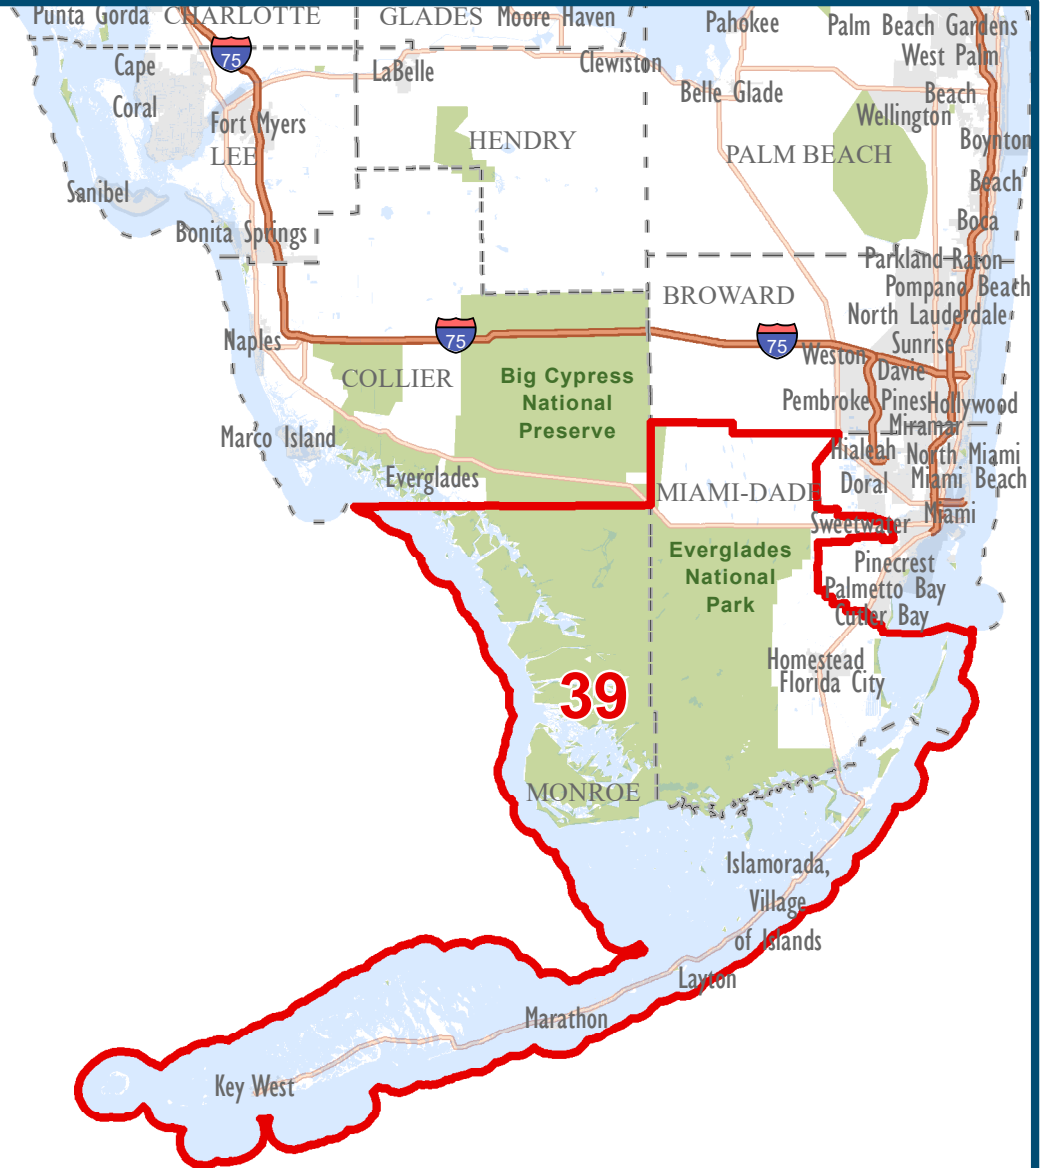

# Florida State Senate District 39

- State Senate
- Counties
- Interstates
- Highways
- Major Roads
- Roads
- Railroads
- Water Bodies
- Municipalities
- State or National Parks and Forests

0 12.5 25 50 Miles