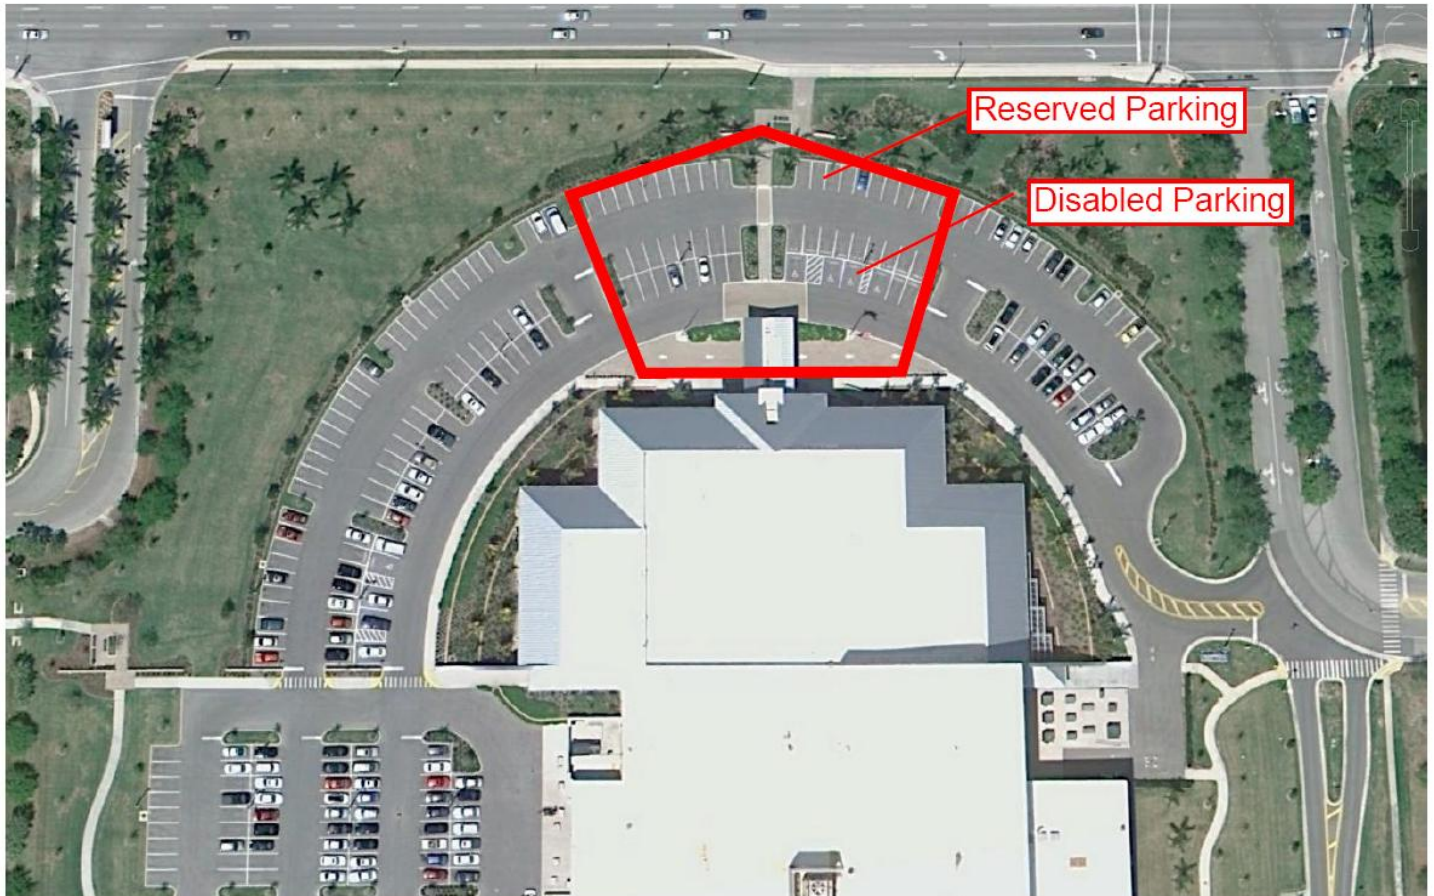

## Location / Directions to the Naples Daily News Community Room

Reapportionment/Redistricting Hearing: 8/31/2011 from 8:00-11:00 AM

[View Map in Google Maps](#)

### Location:

The Naples Daily News Community Room is located at 1100 Immokalee Rd., Naples, FL 34119.

### Directions:

From I-75: Take Exit 111 towards Naples Park. Merge onto County Rd. 846/Immokalee Rd. Turn left onto Creekside Way. The Naples Daily News complex will be on the right.

From US-41S/Tamiami Trail N: Head south on US-41S/Tamiami Trail N. Turn left onto County Rd. 846/Immokalee Rd. Go about half of a mile, and then turn right onto Creekside Way. The Naples Daily News complex will be on the right.

From US-41N/Tamiami Trail N: Head north on US-41N/Tamiami Trail N. Turn right onto County Rd. 846/Immokalee Rd. Go about half of a mile, and then turn right onto Creekside Way. The Naples Daily News complex will be on the right.