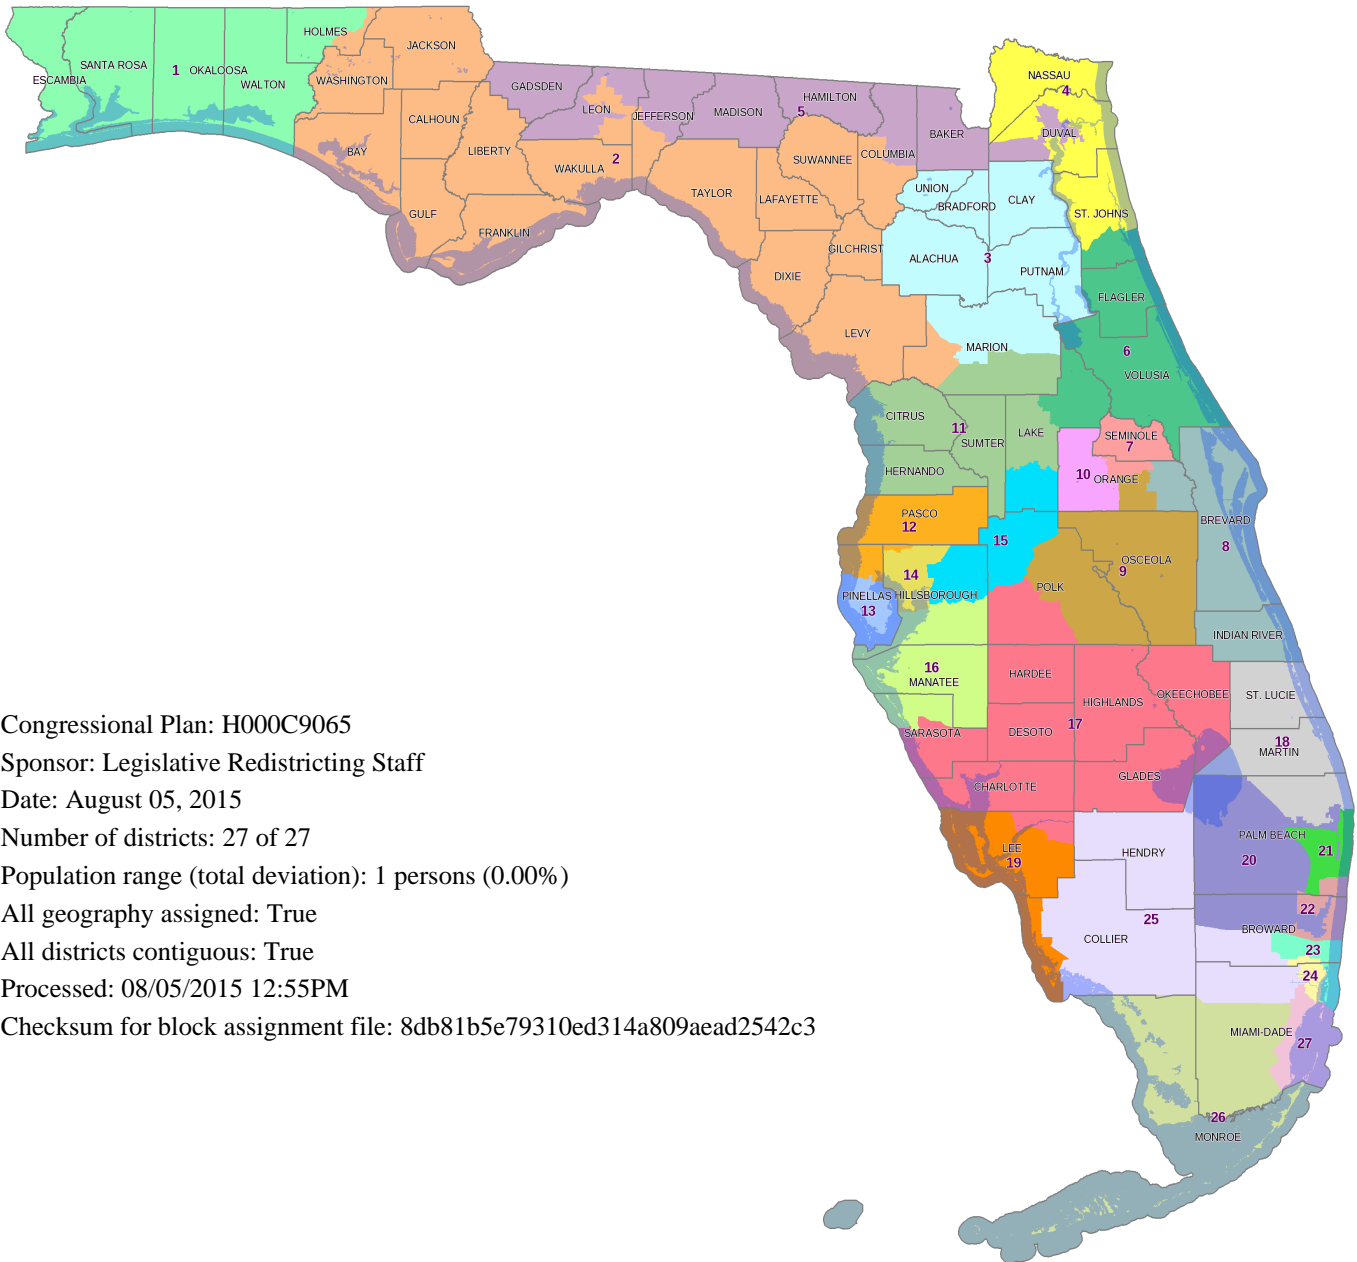

Proposed Congressional Districts Plan H000C9065 by Legislative Redistricting Staff

Congressional Plan: H000C9065
Sponsor: Legislative Redistricting Staff
Date: August 05, 2015
Number of districts: 27 of 27
Population range (total deviation): 1 persons (0.00%)
All geography assigned: True
All districts contiguous: True
Processed: 08/05/2015 12:55PM
Checksum for block assignment file: 8db81b5e79310ed314a809aead2542c3

Congressional Plan: H000C9065

Legislative Redistricting Staff
Map by: The Florida Senate
Committee on Reapportionment
www.flsenate.gov/redistricting