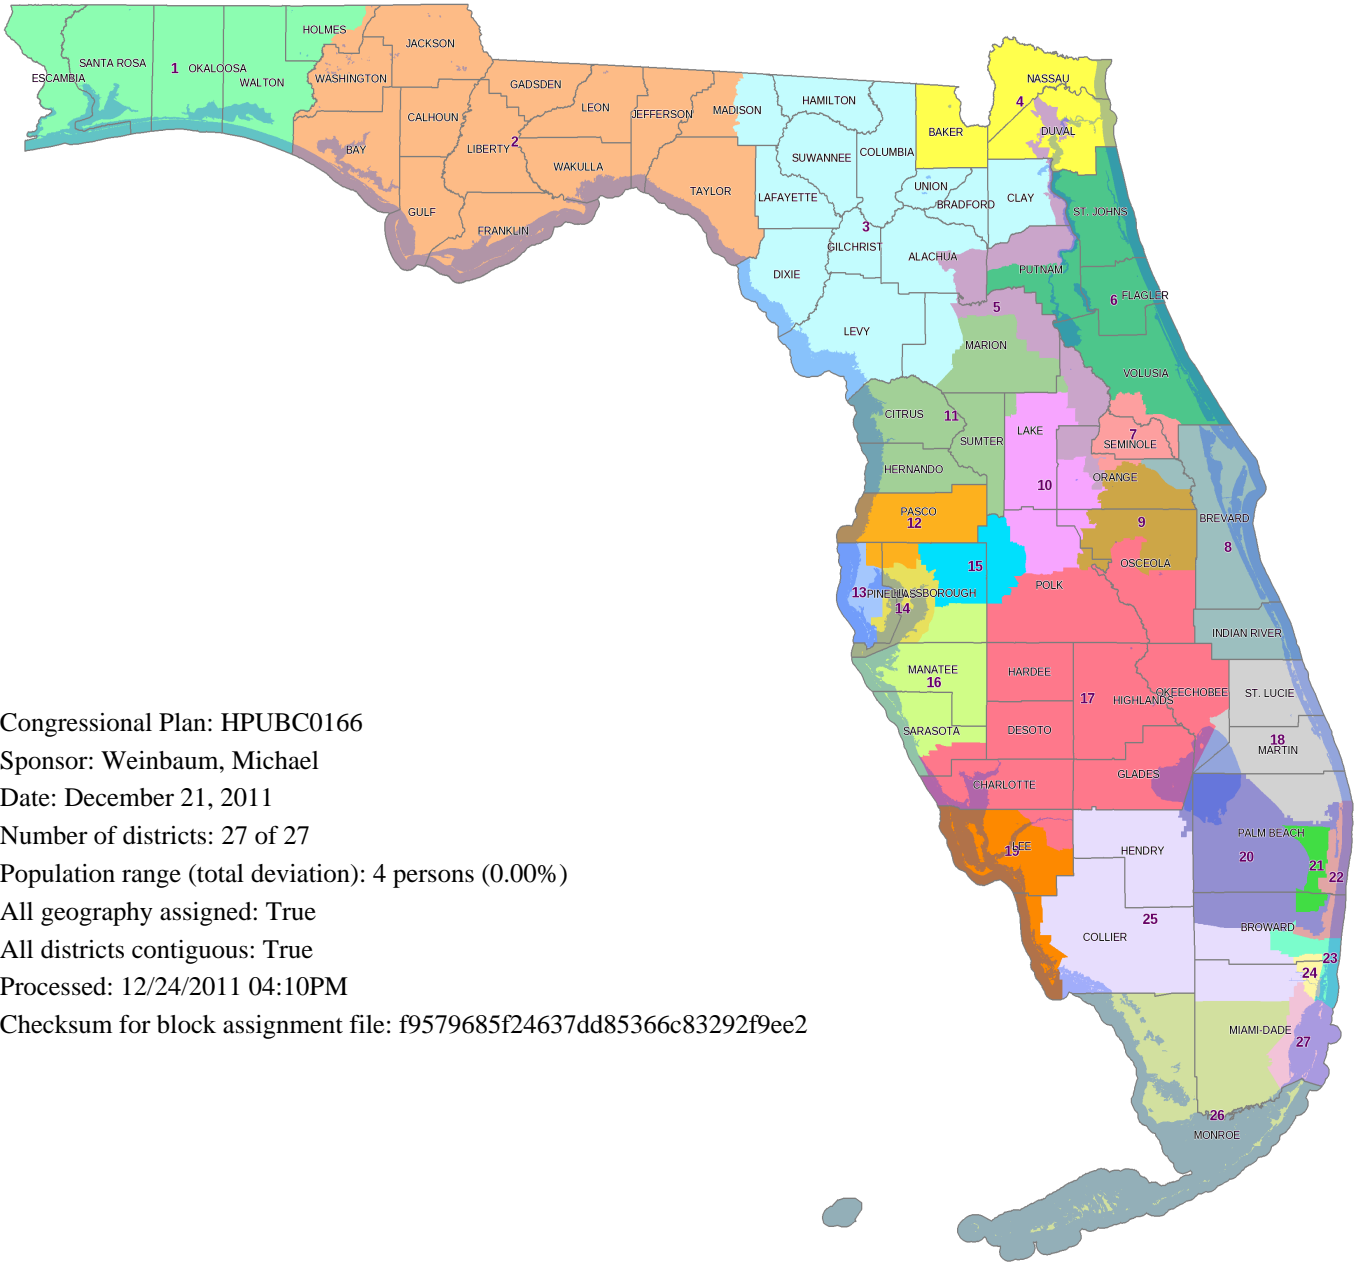

# Proposed Congressional Districts Plan HPUBC0166 by Weinbaum, Michael

Congressional Plan: HPUBC0166  
Sponsor: Weinbaum, Michael  
Date: December 21, 2011  
Number of districts: 27 of 27  
Population range (total deviation): 4 persons (0.00%)  
All geography assigned: True  
All districts contiguous: True  
Processed: 12/24/2011 04:10PM  
Checksum for block assignment file: f9579685f24637dd85366c83292f9ee2

Congressional Plan: HPUBC0166  
Weinbaum, Michael  
Map by: The Florida Senate  
Committee on Reapportionment  
[www.flsenate.gov/redistricting](http://www.flsenate.gov/redistricting)