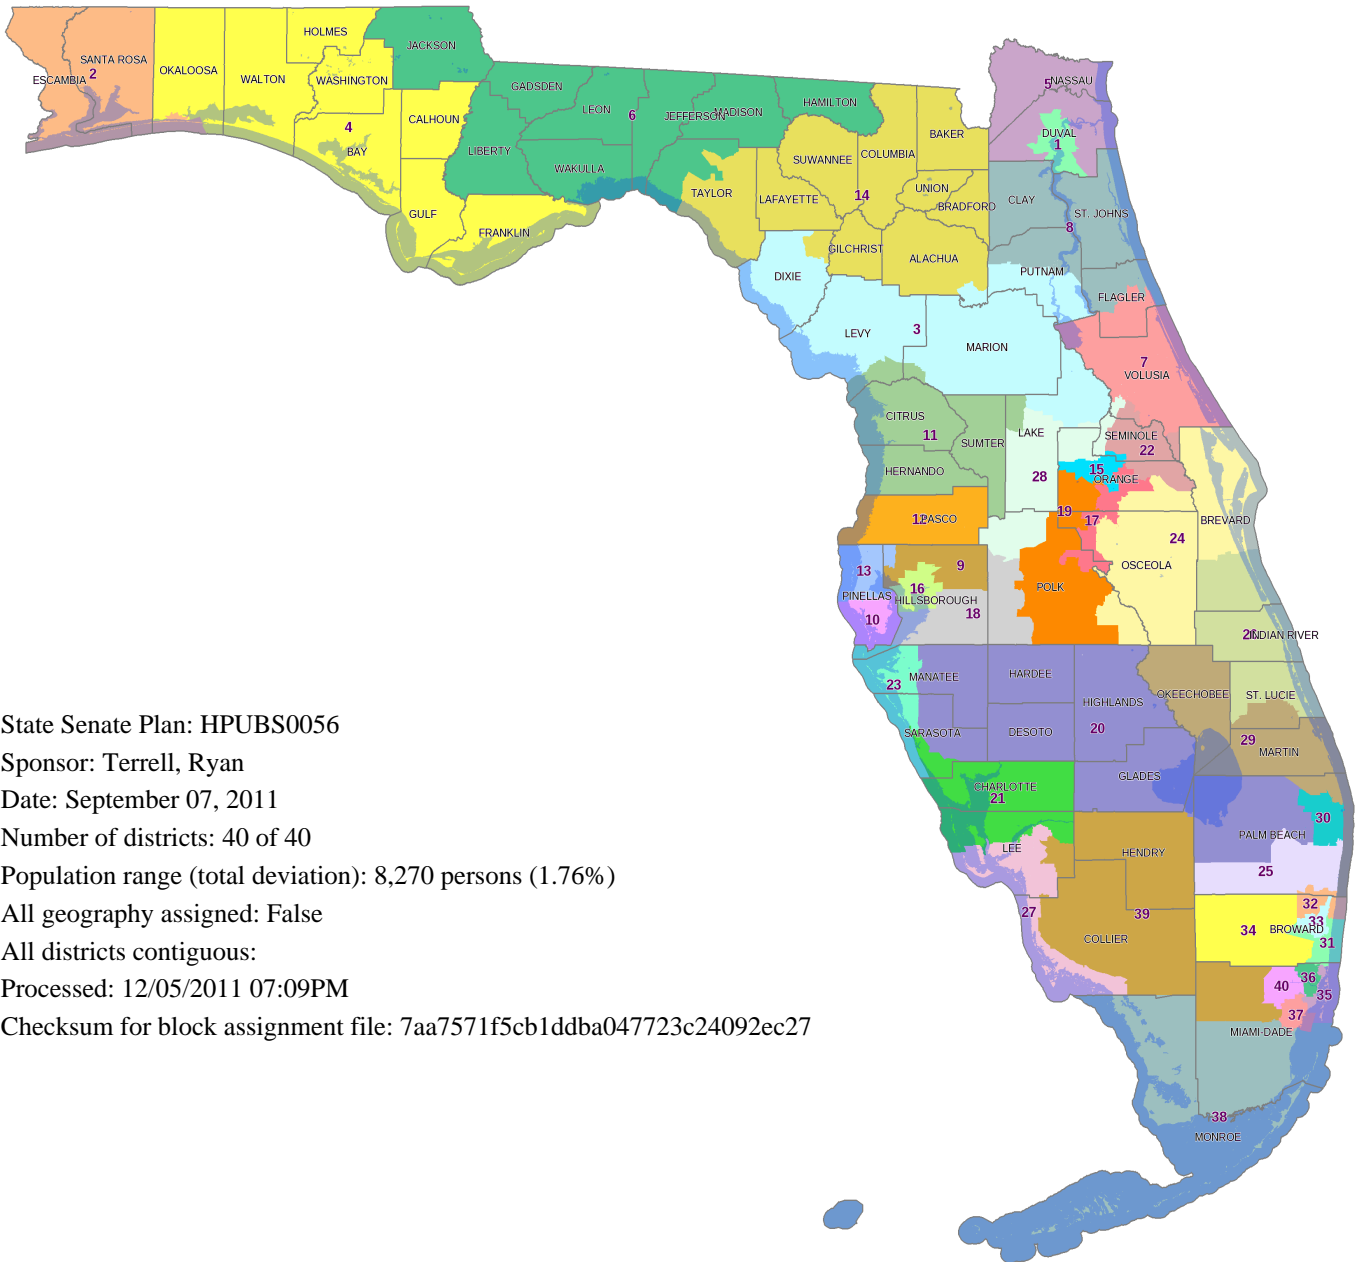

Proposed State Senate Districts Plan HPUBS0056 by Terrell, Ryan

State Senate Plan: HPUBS0056

Sponsor: Terrell, Ryan

Date: September 07, 2011

Number of districts: 40 of 40

Population range (total deviation): 8,270 persons (1.76%)

All geography assigned: False

All districts contiguous:

Processed: 12/05/2011 07:09PM

Checksum for block assignment file: 7aa7571f5cb1ddba047723c24092ec27

State Senate Plan: HPUBS0056

Terrell, Ryan
Map by: The Florida Senate
Committee on Reapportionment
www.flsenate.gov/redistricting