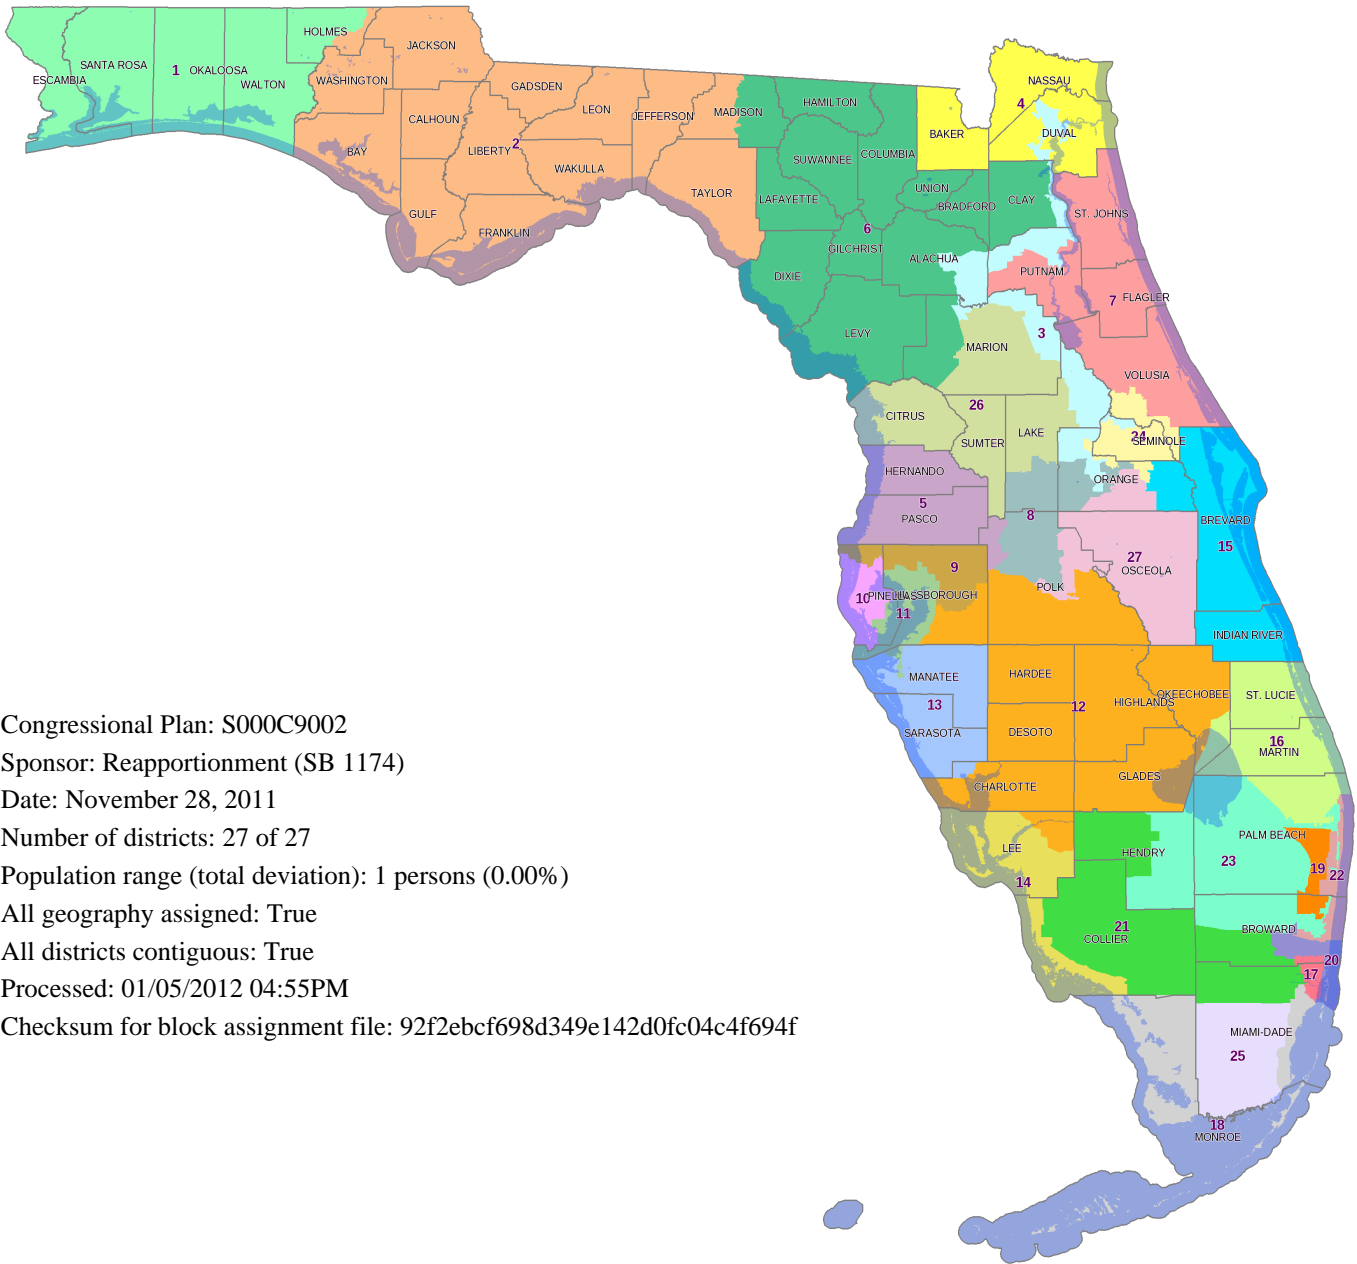

Proposed Congressional Districts Plan S000C9002 by Reapportionment (SB 1174)

Congressional Plan: S000C9002
Sponsor: Reapportionment (SB 1174)
Date: November 28, 2011
Number of districts: 27 of 27
Population range (total deviation): 1 persons (0.00%)
All geography assigned: True
All districts contiguous: True
Processed: 01/05/2012 04:55PM
Checksum for block assignment file: 92f2ebcf698d349e142d0fc04c4f694f

Congressional Plan: S000C9002
Reapportionment (SB 1174)
Map by: The Florida Senate
Committee on Reapportionment
www.flsenate.gov/redistricting