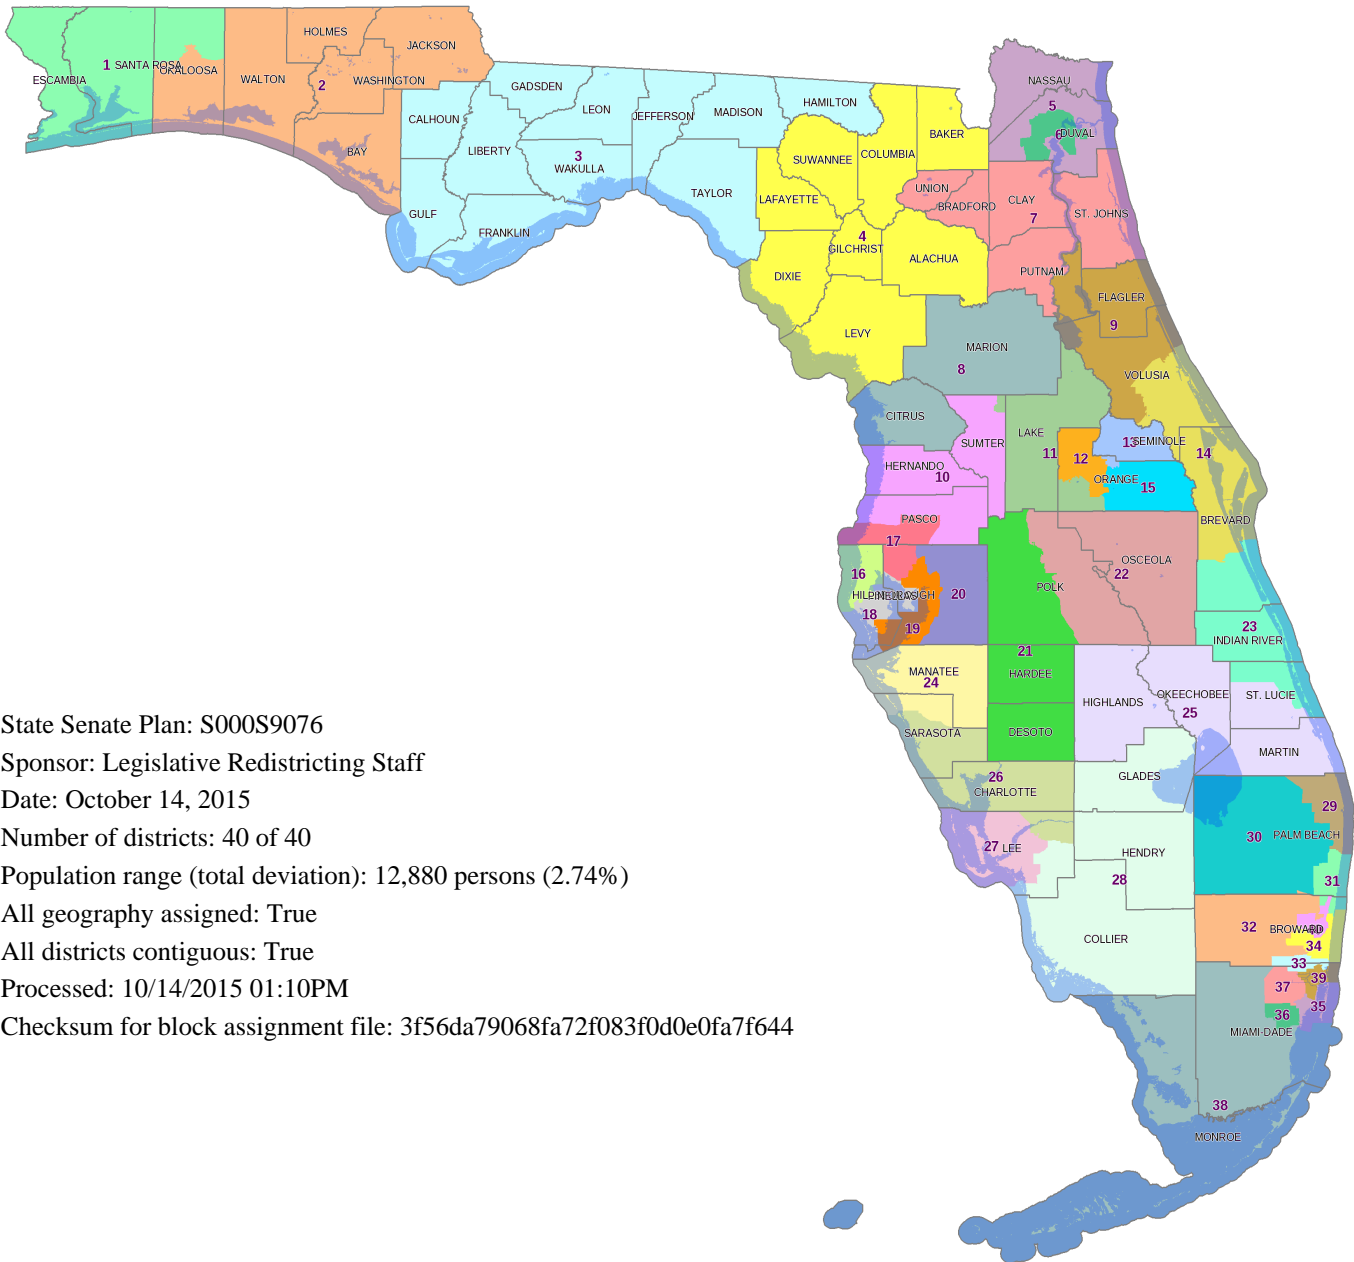

Proposed State Senate Districts Plan S000S9076 by Legislative Redistricting Staff

State Senate Plan: S000S9076
Sponsor: Legislative Redistricting Staff
Date: October 14, 2015
Number of districts: 40 of 40
Population range (total deviation): 12,880 persons (2.74%)
All geography assigned: True
All districts contiguous: True
Processed: 10/14/2015 01:10PM
Checksum for block assignment file: 3f56da79068fa72f083f0d0e0fa7f644

State Senate Plan: S000S9076

Legislative Redistricting Staff
Map by: The Florida Senate
Committee on Reapportionment
www.flsenate.gov/redistricting