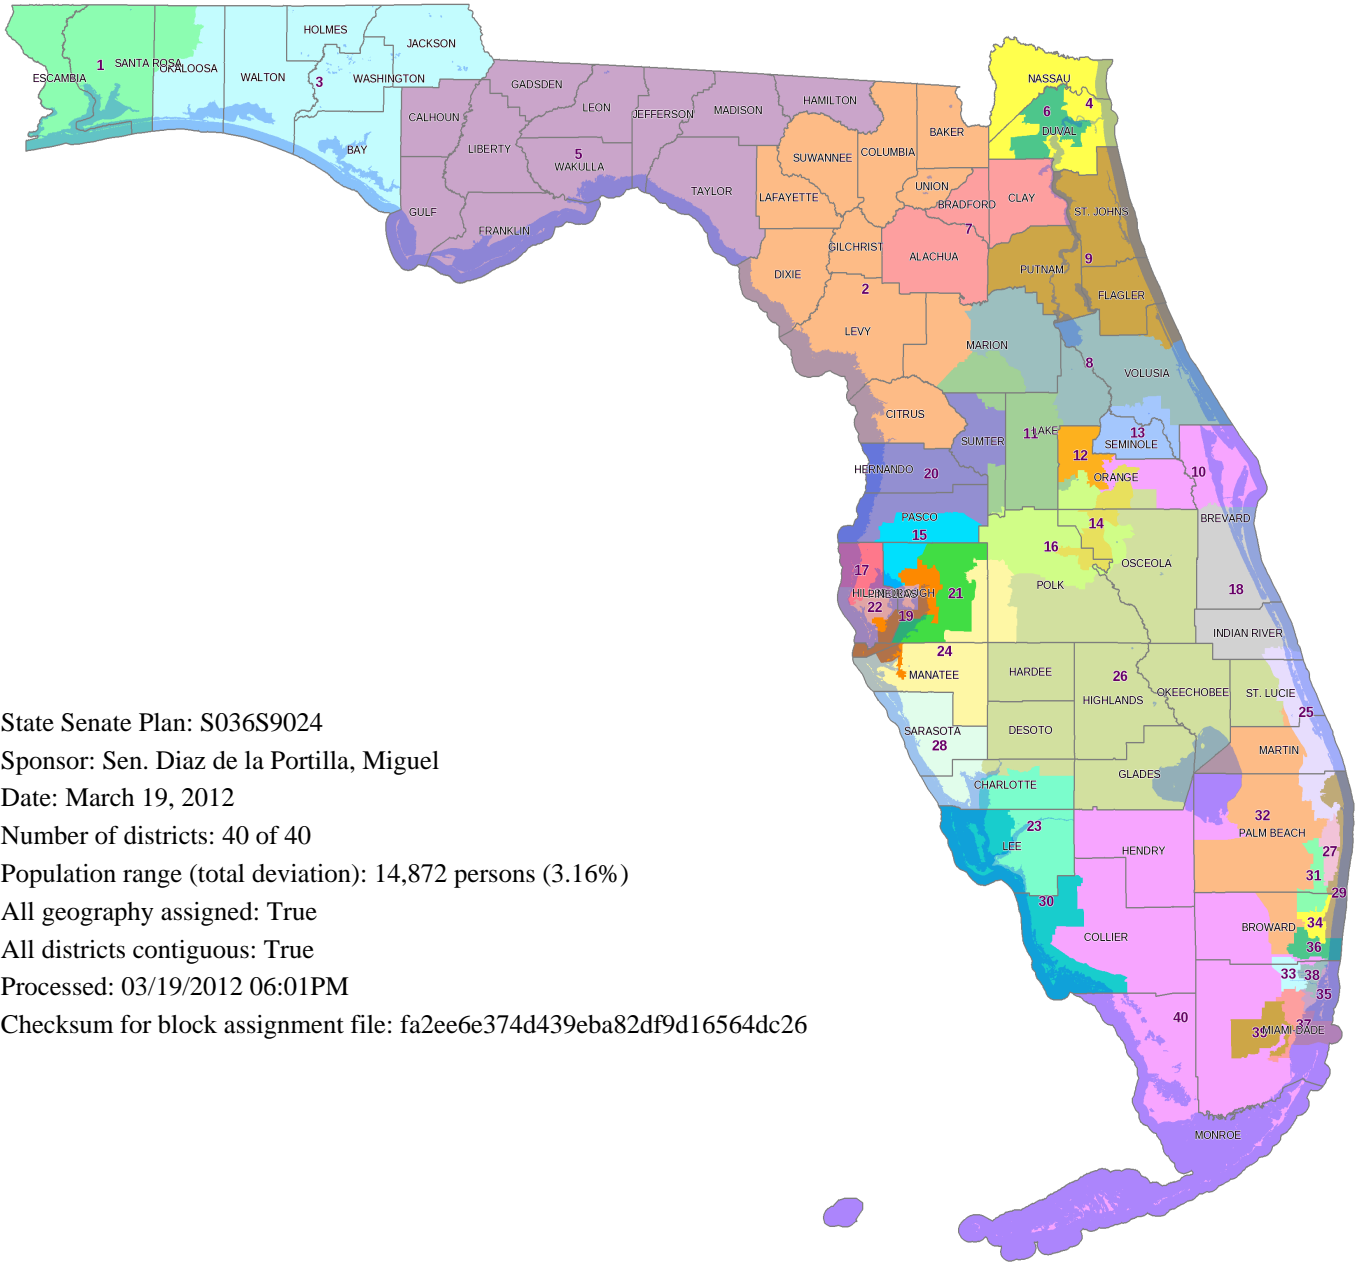

Proposed State Senate Districts

Plan S036S9024 by Sen. Diaz de la Portilla, Miguel

State Senate Plan: S036S9024
 Sponsor: Sen. Diaz de la Portilla, Miguel
 Date: March 19, 2012
 Number of districts: 40 of 40
 Population range (total deviation): 14,872 persons (3.16%)
 All geography assigned: True
 All districts contiguous: True
 Processed: 03/19/2012 06:01PM
 Checksum for block assignment file: fa2ee6e374d439eba82df9d16564dc26

State Senate Plan: S036S9024

Sen. Diaz de la Portilla, Miguel
 Map by: The Florida Senate
 Committee on Reapportionment
www.flisenate.gov/redistricting