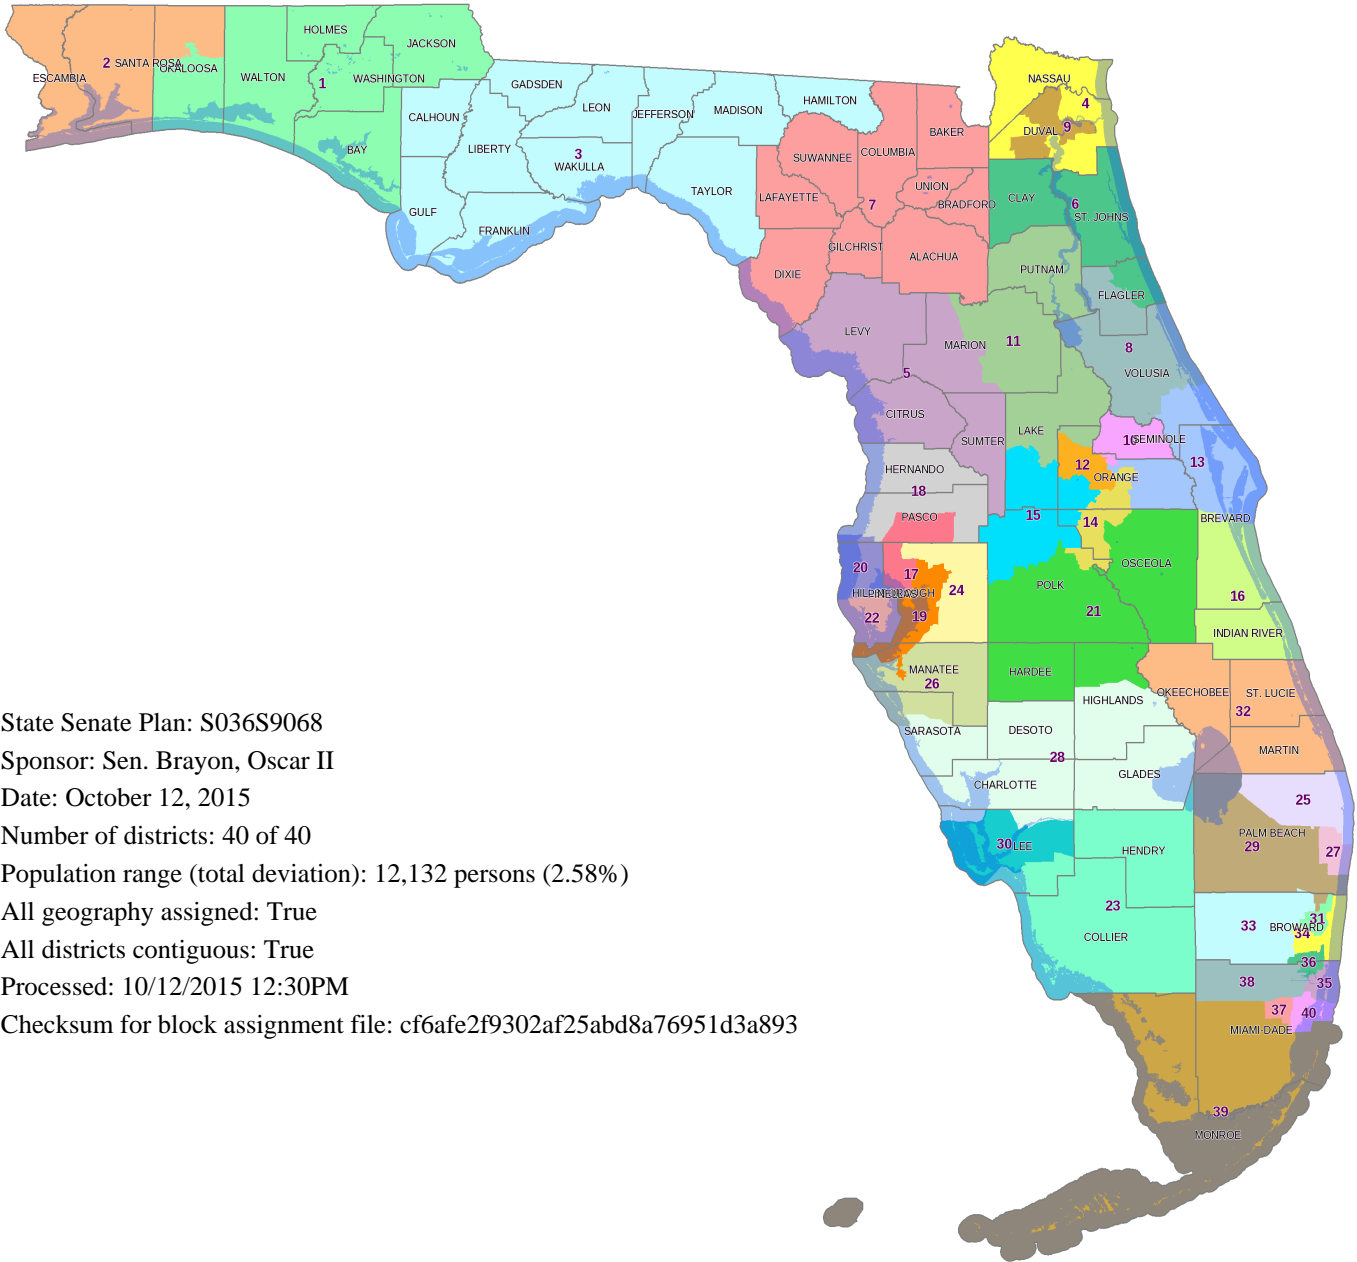

# Proposed State Senate Districts Plan S036S9068 by Sen. Brayon, Oscar II

State Senate Plan: S036S9068  
Sponsor: Sen. Brayon, Oscar II  
Date: October 12, 2015  
Number of districts: 40 of 40  
Population range (total deviation): 12,132 persons (2.58%)  
All geography assigned: True  
All districts contiguous: True  
Processed: 10/12/2015 12:30PM  
Checksum for block assignment file: cf6afe2f9302af25abd8a76951d3a893

State Senate Plan: S036S9068

Sen. Brayon, Oscar II  
Map by: The Florida Senate  
Committee on Reapportionment  
[www.flsenate.gov/redistricting](http://www.flsenate.gov/redistricting)