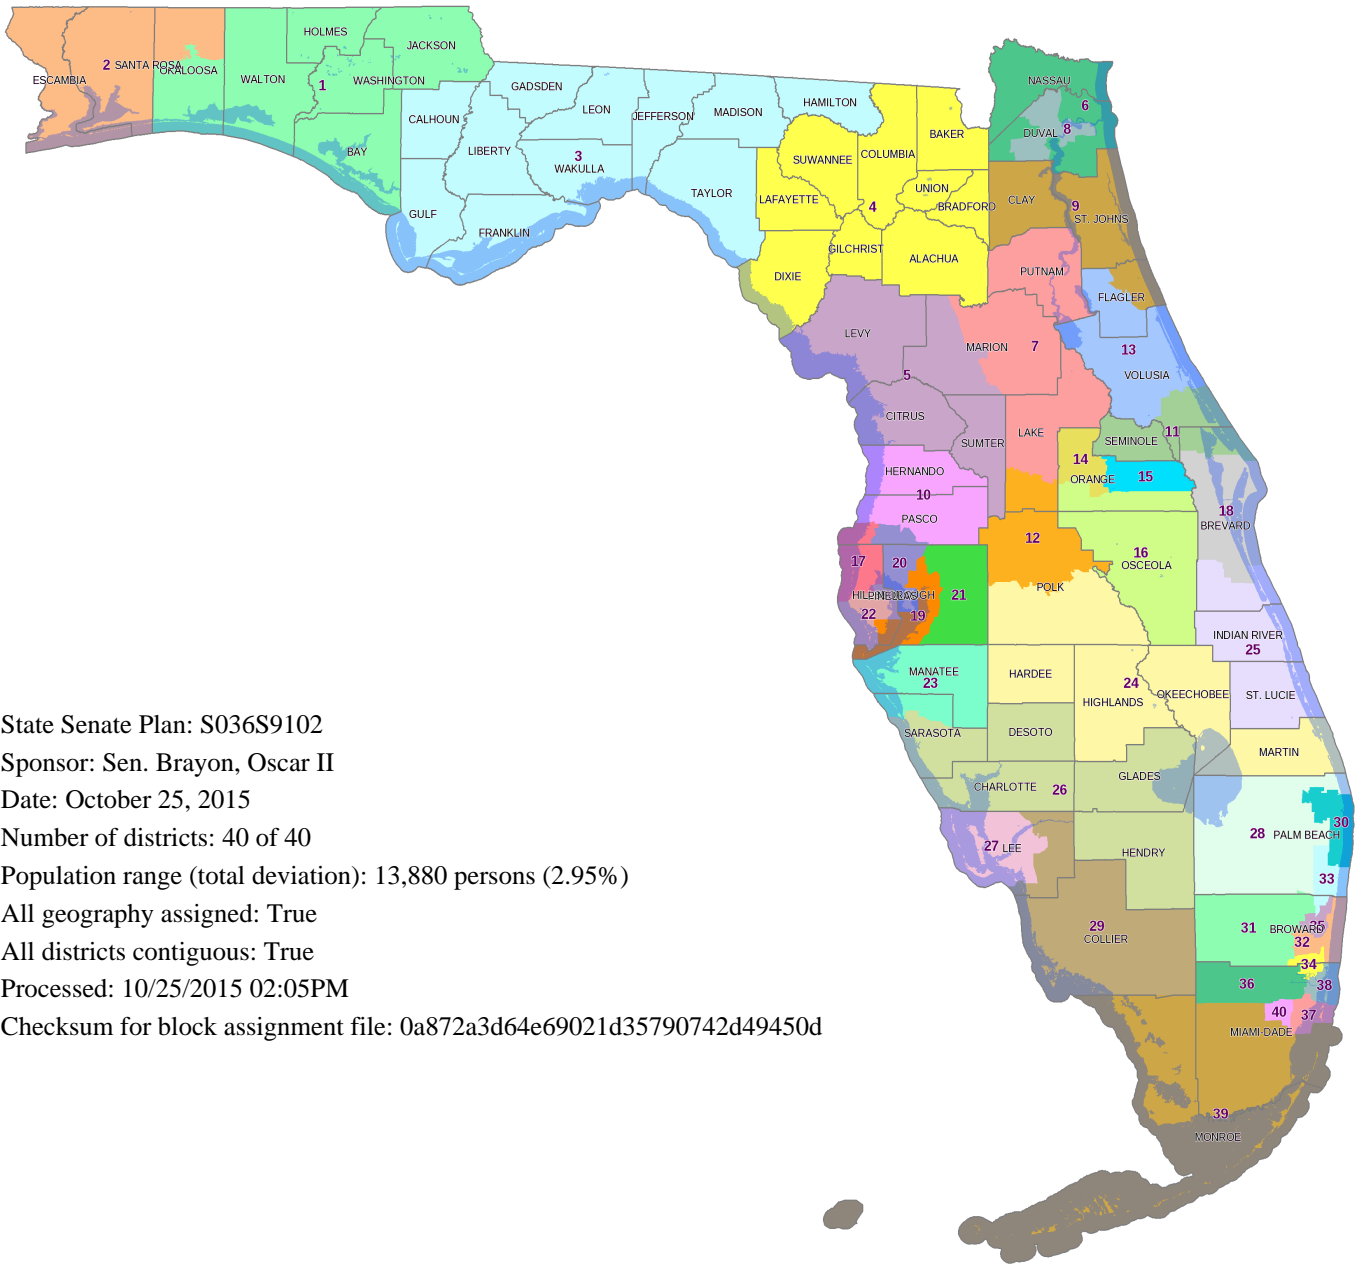

Proposed State Senate Districts

Plan S036S9102 by Sen. Brayon, Oscar II

State Senate Plan: S036S9102
 Sponsor: Sen. Brayon, Oscar II
 Date: October 25, 2015
 Number of districts: 40 of 40
 Population range (total deviation): 13,880 persons (2.95%)
 All geography assigned: True
 All districts contiguous: True
 Processed: 10/25/2015 02:05PM
 Checksum for block assignment file: 0a872a3d64e69021d35790742d49450d

State Senate Plan: S036S9102

Sen. Brayon, Oscar II
 Map by: The Florida Senate
 Committee on Reapportionment
www.flsenate.gov/redistricting