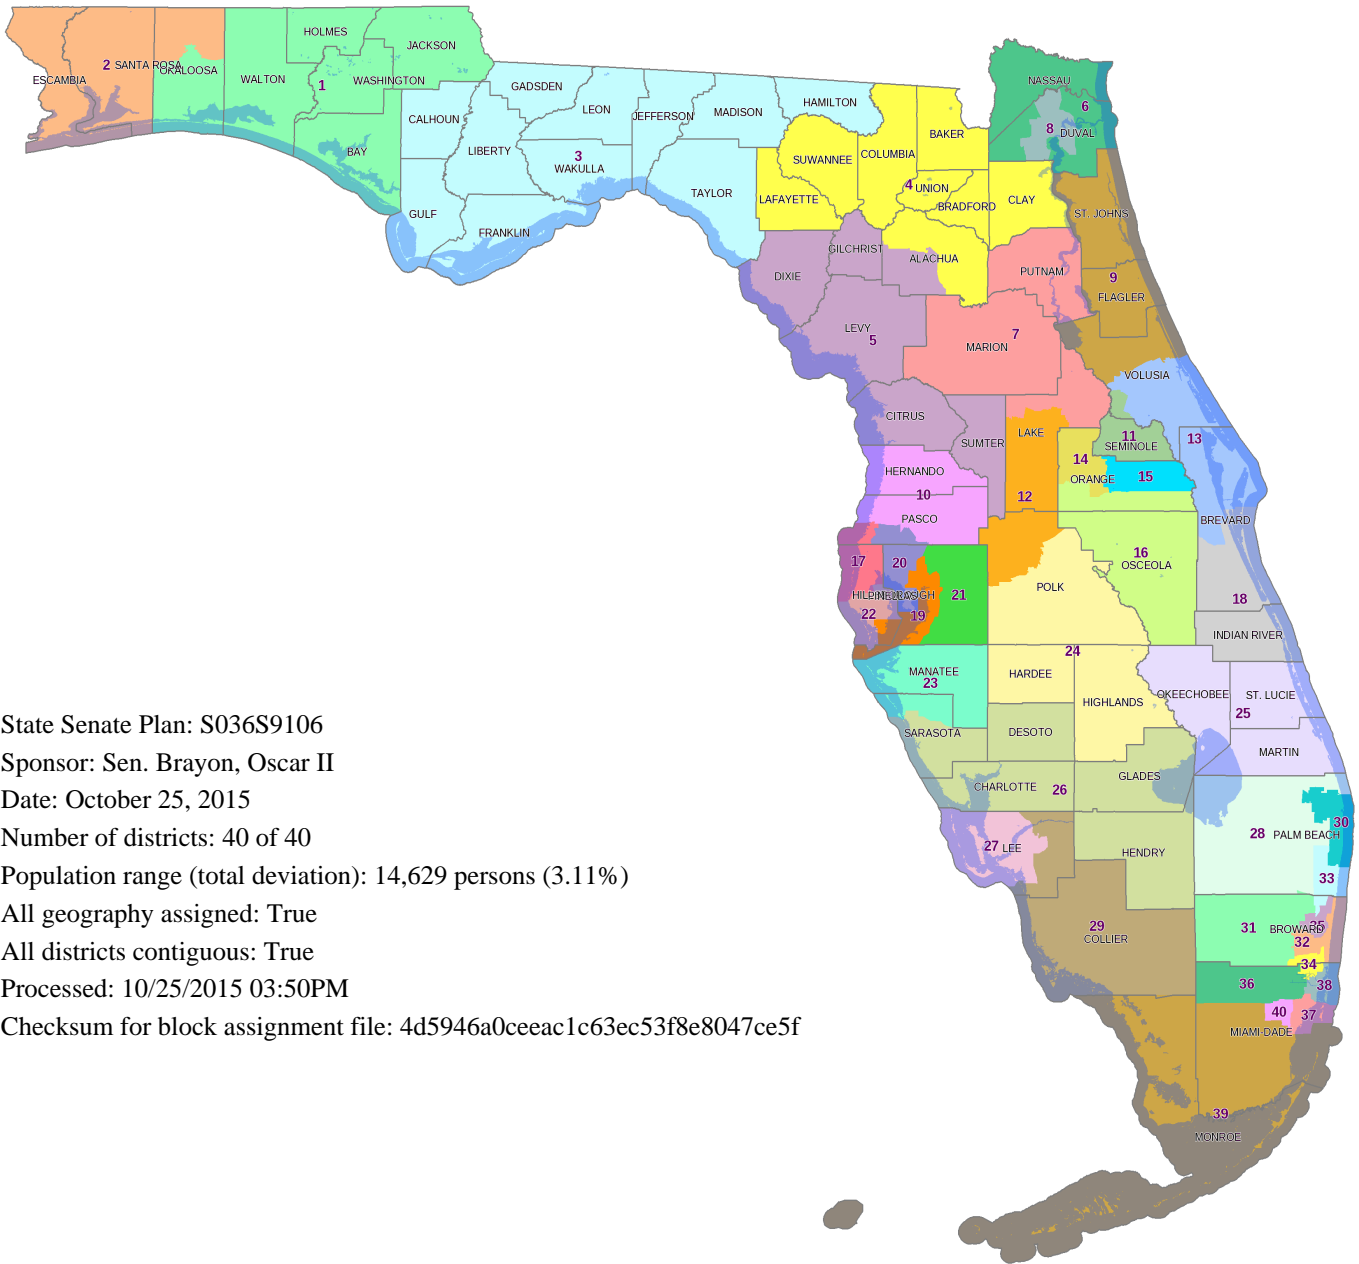

# Proposed State Senate Districts

## Plan S036S9106 by Sen. Brayon, Oscar II

State Senate Plan: S036S9106  
 Sponsor: Sen. Brayon, Oscar II  
 Date: October 25, 2015  
 Number of districts: 40 of 40  
 Population range (total deviation): 14,629 persons (3.11%)  
 All geography assigned: True  
 All districts contiguous: True  
 Processed: 10/25/2015 03:50PM  
 Checksum for block assignment file: 4d5946a0ceeac1c63ec53f8e8047ce5f