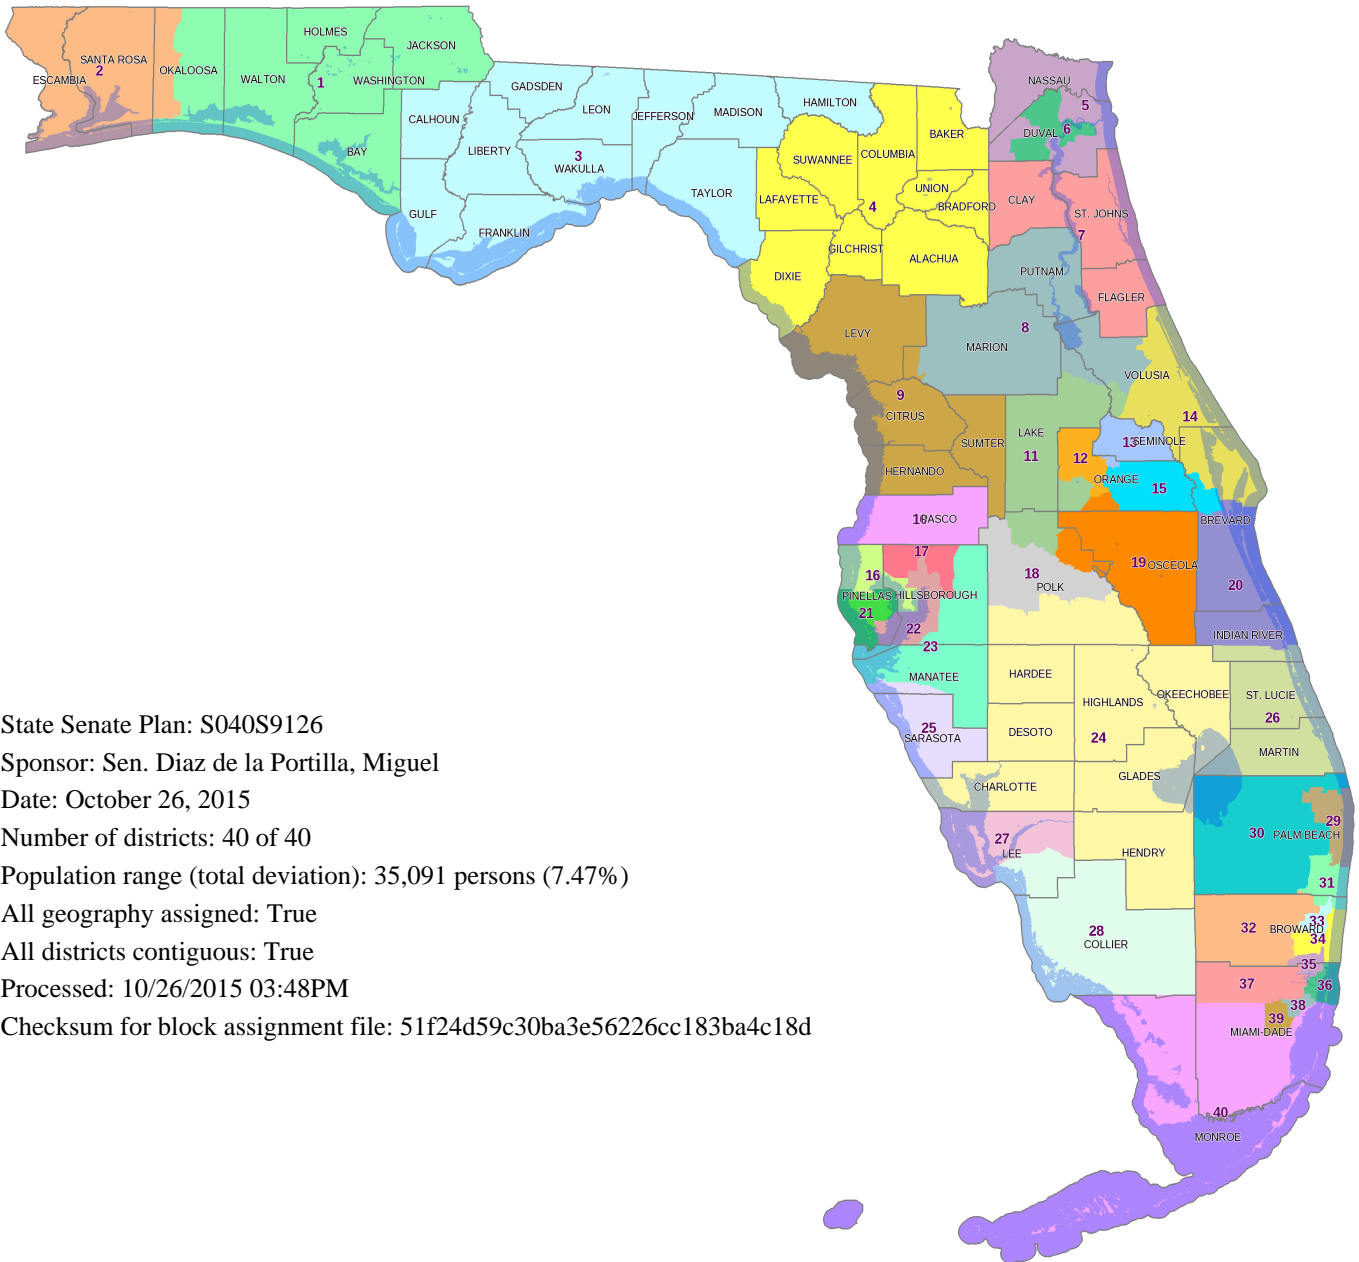

# Proposed State Senate Districts

## Plan S040S9126 by Sen. Diaz de la Portilla, Miguel

State Senate Plan: S040S9126  
 Sponsor: Sen. Diaz de la Portilla, Miguel  
 Date: October 26, 2015  
 Number of districts: 40 of 40  
 Population range (total deviation): 35,091 persons (7.47%)  
 All geography assigned: True  
 All districts contiguous: True  
 Processed: 10/26/2015 03:48PM  
 Checksum for block assignment file: 51f24d59c30ba3e56226cc183ba4c18d

State Senate Plan: S040S9126

Sen. Diaz de la Portilla, Miguel  
 Map by: The Florida Senate  
 Committee on Reapportionment  
[www.flsenate.gov/redistricting](http://www.flsenate.gov/redistricting)