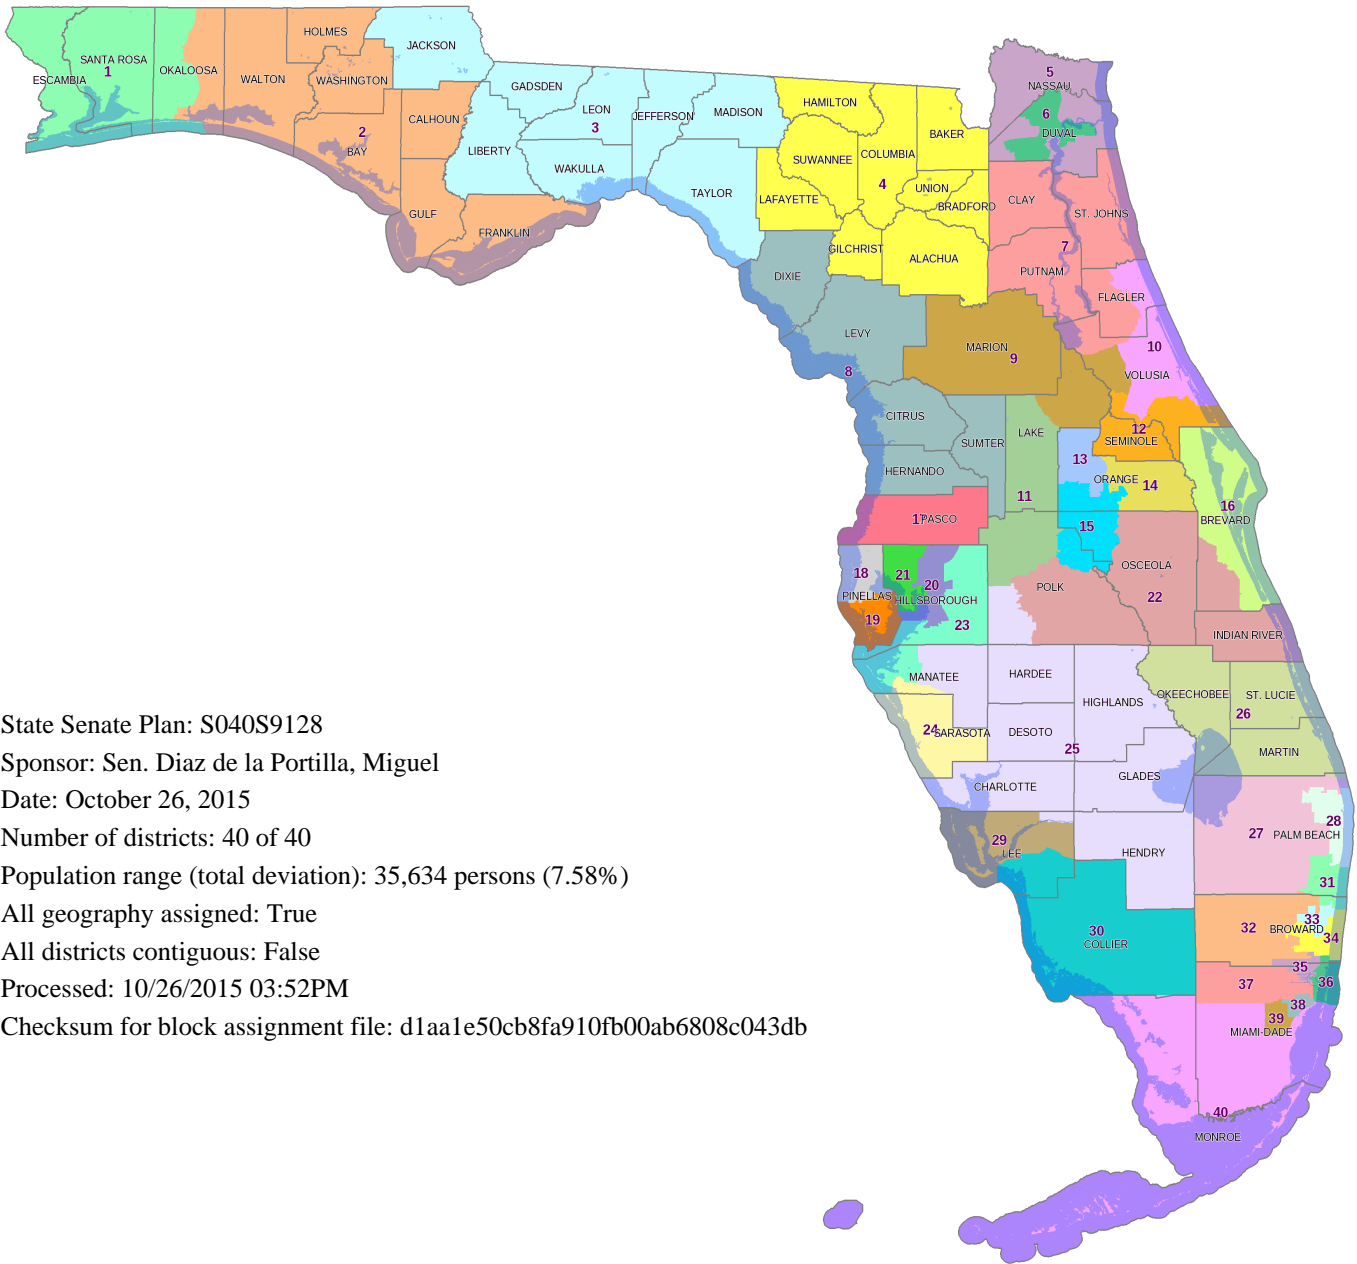

Proposed State Senate Districts

Plan S040S9128 by Sen. Diaz de la Portilla, Miguel

State Senate Plan: S040S9128
Sponsor: Sen. Diaz de la Portilla, Miguel
Date: October 26, 2015
Number of districts: 40 of 40
Population range (total deviation): 35,634 persons (7.58%)
All geography assigned: True
All districts contiguous: False
Processed: 10/26/2015 03:52PM
Checksum for block assignment file: d1aa1e50cb8fa910fb00ab6808c043db

State Senate Plan: S040S9128

Sen. Diaz de la Portilla, Miguel
Map by: The Florida Senate
Committee on Reapportionment
www.flsenate.gov/redistricting