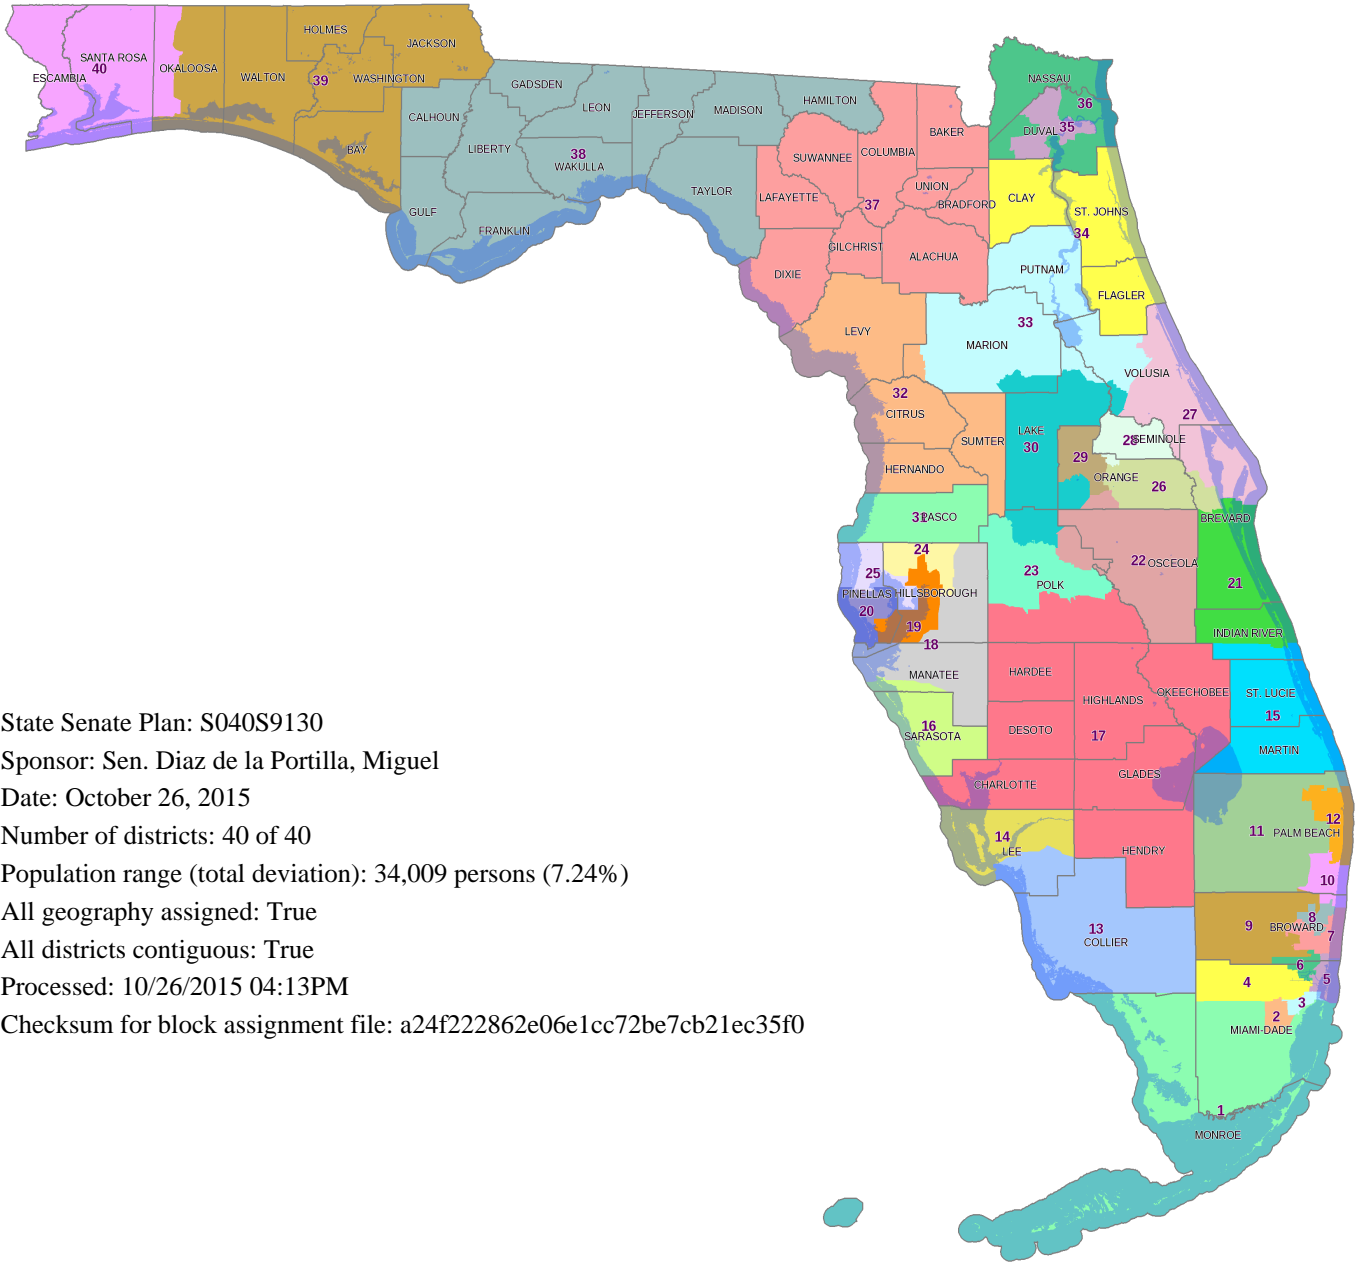

Proposed State Senate Districts

Plan S040S9130 by Sen. Diaz de la Portilla, Miguel

State Senate Plan: S040S9130
Sponsor: Sen. Diaz de la Portilla, Miguel
Date: October 26, 2015
Number of districts: 40 of 40
Population range (total deviation): 34,009 persons (7.24%)
All geography assigned: True
All districts contiguous: True
Processed: 10/26/2015 04:13PM
Checksum for block assignment file: a24f222862e06e1cc72be7cb21ec35f0

State Senate Plan: S040S9130

Sen. Diaz de la Portilla, Miguel
Map by: The Florida Senate
Committee on Reapportionment
www.flsenate.gov/redistricting