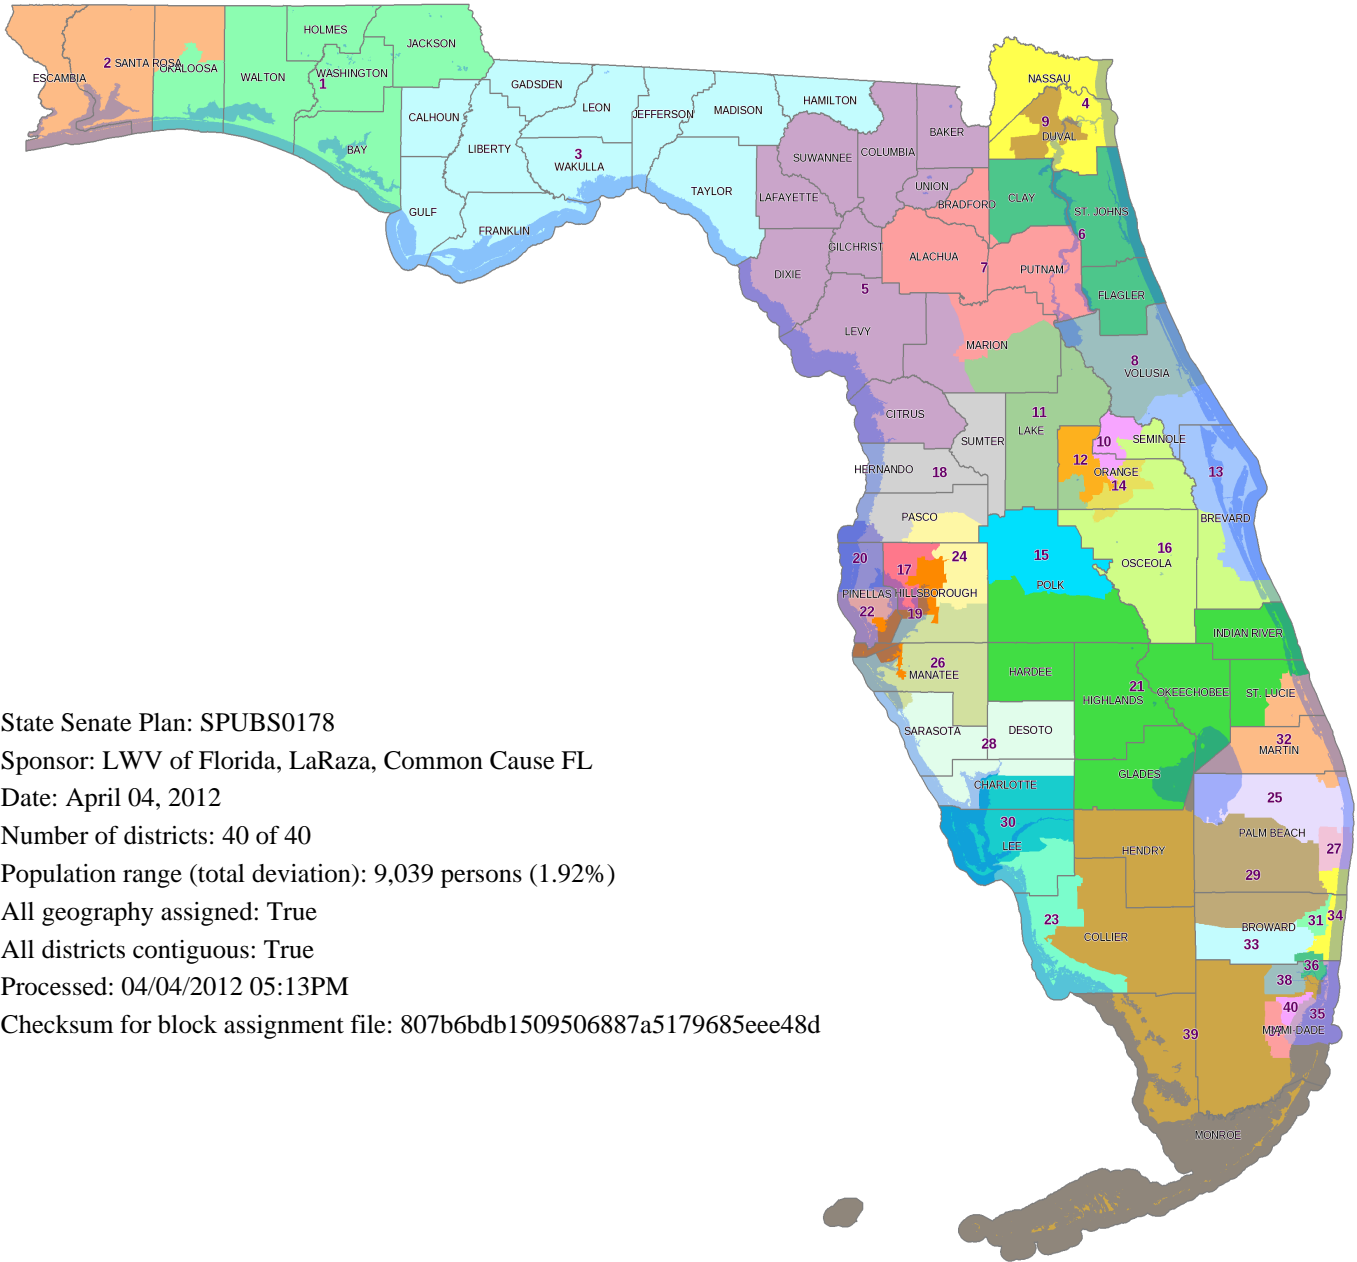

Proposed State Senate Districts

Plan SPUBS0178 by LWV of Florida, LaRaza, Common Cause FL

State Senate Plan: SPUBS0178

Sponsor: LWV of Florida, LaRaza, Common Cause FL

Date: April 04, 2012

Number of districts: 40 of 40

Population range (total deviation): 9,039 persons (1.92%)

All geography assigned: True

All districts contiguous: True

Processed: 04/04/2012 05:13PM

Checksum for block assignment file: 807b6bdb1509506887a5179685eee48d

State Senate Plan: SPUBS0178

LWV of Florida, LaRaza, Common Cause FL

Map by: The Florida Senate
Committee on Reapportionment
www.flsenate.gov/redistricting