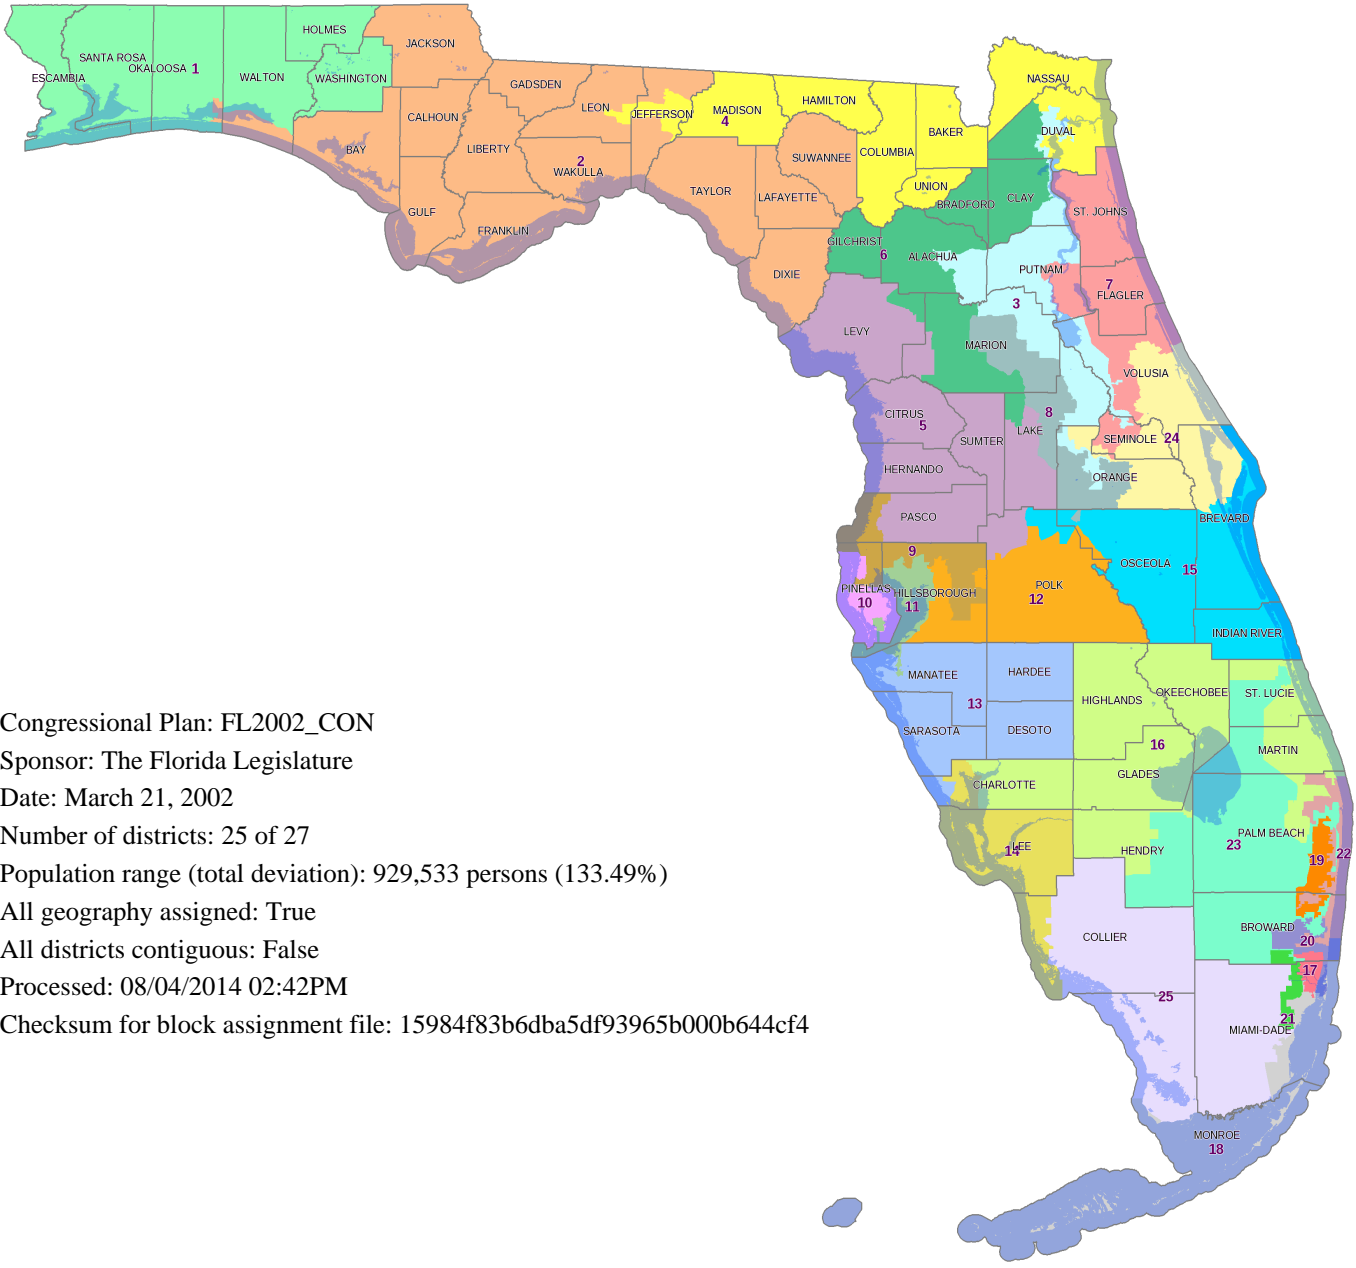

# Proposed Congressional Districts Plan FL2002\_CON by The Florida Legislature

Congressional Plan: FL2002\_CON  
Sponsor: The Florida Legislature  
Date: March 21, 2002  
Number of districts: 25 of 27  
Population range (total deviation): 929,533 persons (133.49%)  
All geography assigned: True  
All districts contiguous: False  
Processed: 08/04/2014 02:42PM  
Checksum for block assignment file: 15984f83b6dba5df93965b000b644cf4

Congressional Plan: FL2002\_CON  
The Florida Legislature  
Map by: The Florida Senate  
Committee on Reapportionment  
[www.flisenate.gov/redistricting](http://www.flisenate.gov/redistricting)