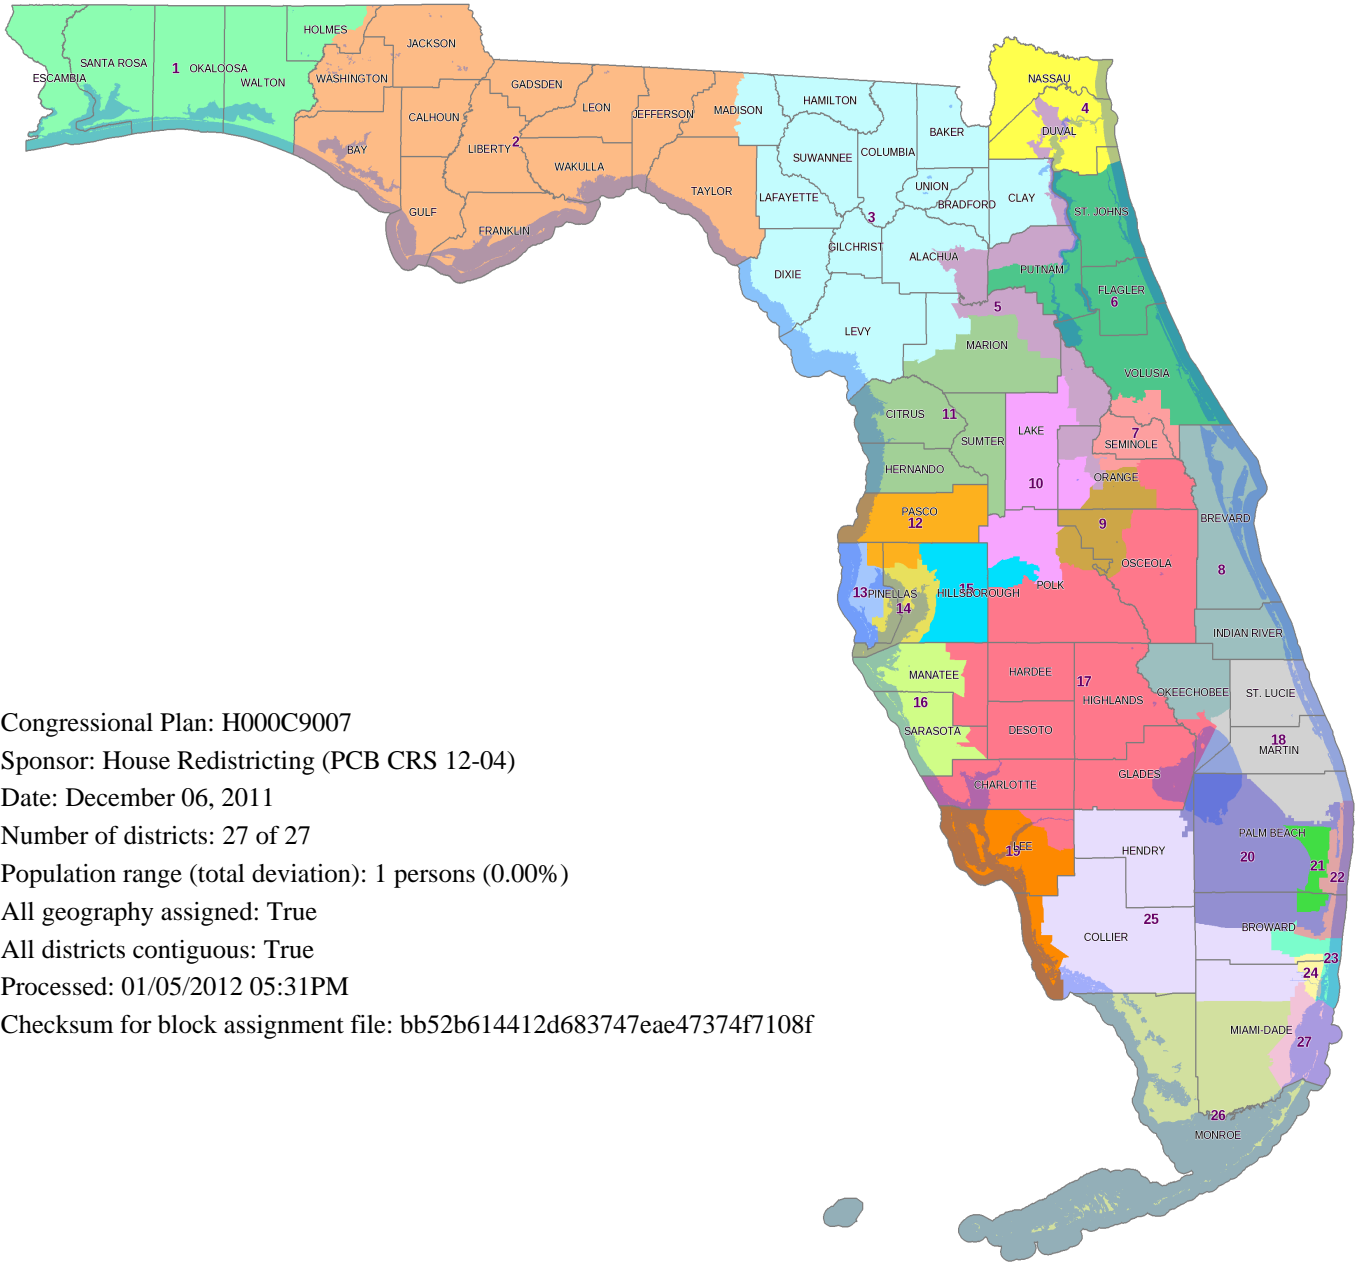

Proposed Congressional Districts

Plan H000C9007 by House Redistricting (PCB CRS 12-04)

Congressional Plan: H000C9007
 Sponsor: House Redistricting (PCB CRS 12-04)
 Date: December 06, 2011
 Number of districts: 27 of 27
 Population range (total deviation): 1 persons (0.00%)
 All geography assigned: True
 All districts contiguous: True
 Processed: 01/05/2012 05:31PM
 Checksum for block assignment file: bb52b614412d683747eae47374f7108f

Congressional Plan: H000C9007
 House Redistricting (PCB CRS 12-04)
 Map by: The Florida Senate
 Committee on Reapportionment
www.flsenate.gov/redistricting