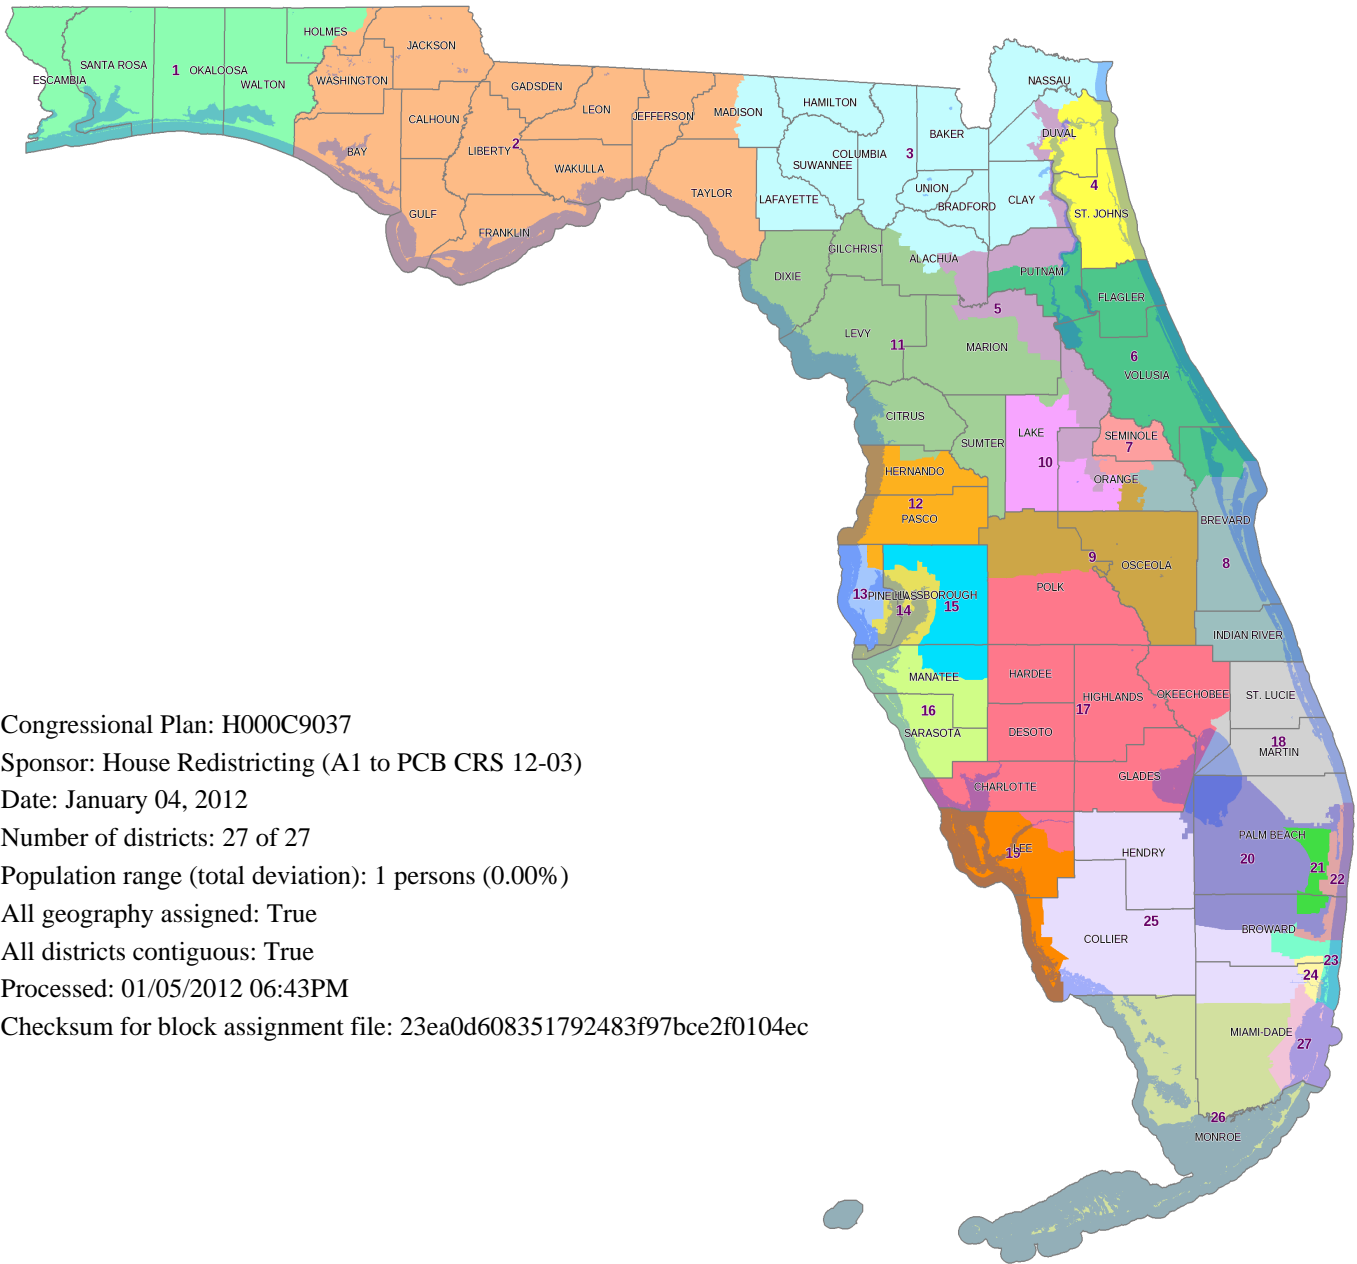

Proposed Congressional Districts

Plan H000C9037 by House Redistricting (A1 to PCB CRS 12-03)

Congressional Plan: H000C9037
Sponsor: House Redistricting (A1 to PCB CRS 12-03)
Date: January 04, 2012
Number of districts: 27 of 27
Population range (total deviation): 1 persons (0.00%)
All geography assigned: True
All districts contiguous: True
Processed: 01/05/2012 06:43PM
Checksum for block assignment file: 23ea0d608351792483f97bce2f0104ec

Congressional Plan: H000C9037
House Redistricting (A1 to PCB CRS 12-03)
Map by: The Florida Senate
Committee on Reapportionment
www.flSenate.gov/redistricting