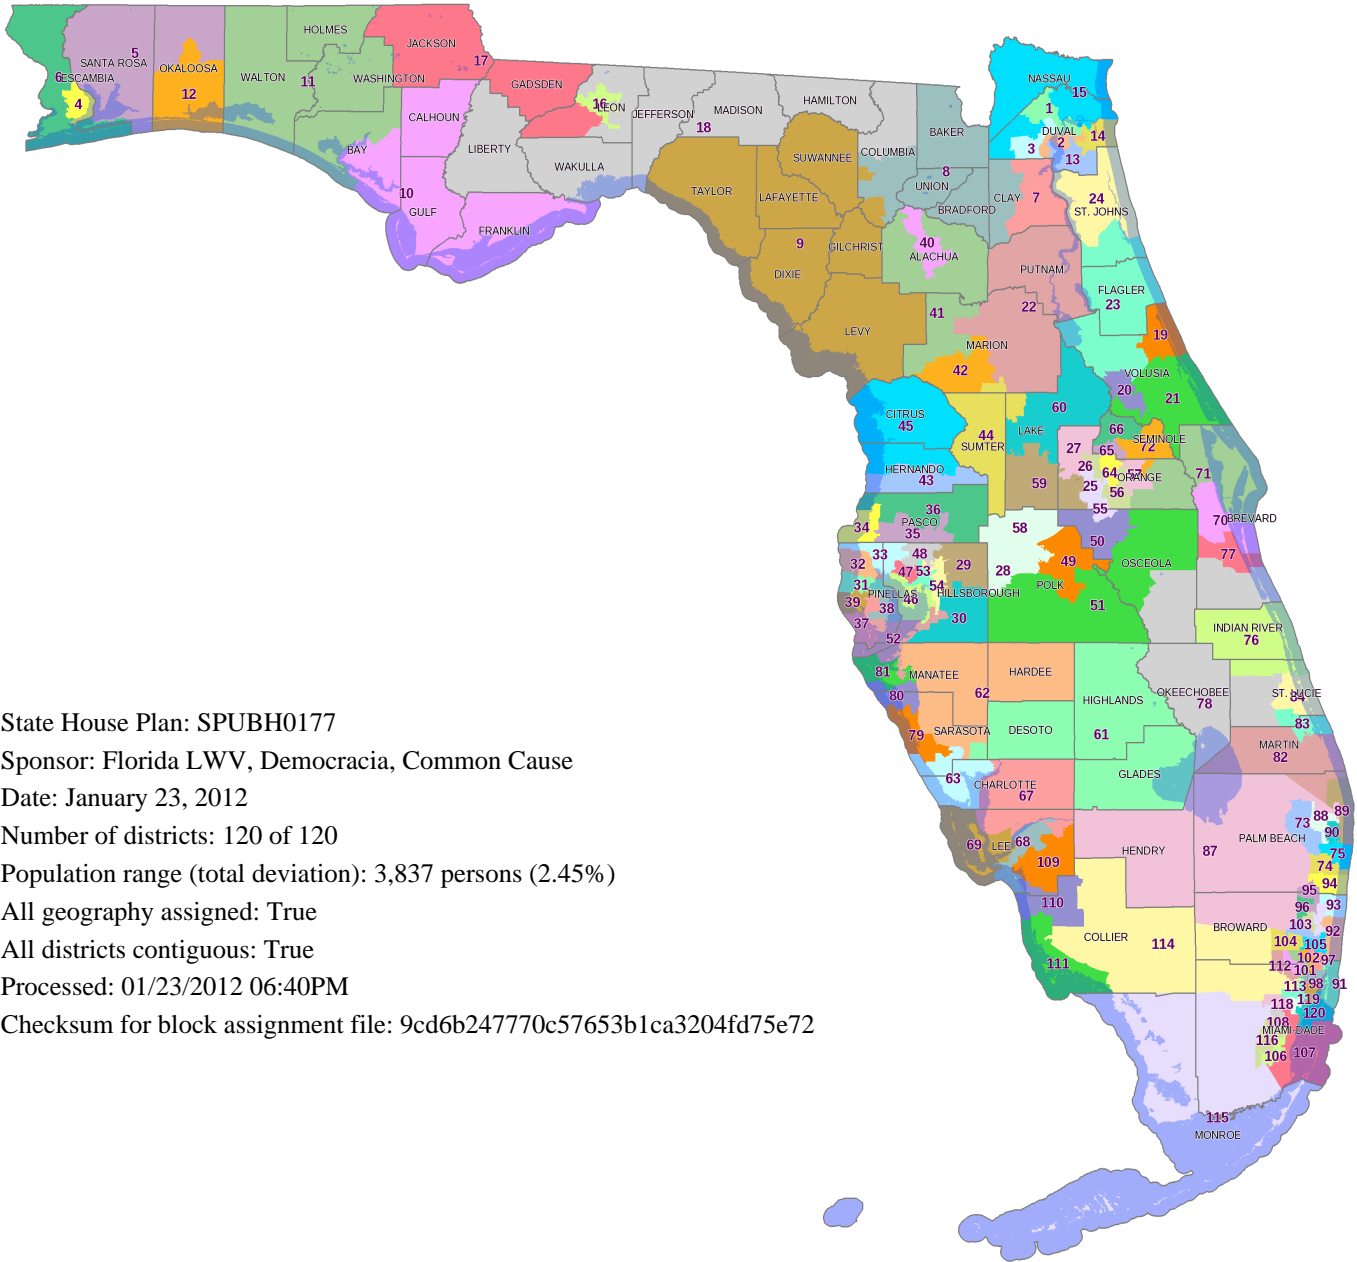

# Proposed State House Districts

## Plan SPUBH0177 by Florida LWV, Democracia, Common Cause

State House Plan: SPUBH0177  
Sponsor: Florida LWV, Democracia, Common Cause  
Date: January 23, 2012  
Number of districts: 120 of 120  
Population range (total deviation): 3,837 persons (2.45%)  
All geography assigned: True  
All districts contiguous: True  
Processed: 01/23/2012 06:40PM  
Checksum for block assignment file: 9cd6b247770c57653b1ca3204fd75e72

State House Plan: SPUBH0177  
Florida LWV, Democracia, Common Cause  
Map by: The Florida Senate  
Committee on Reapportionment  
[www.flsenate.gov/redistricting](http://www.flsenate.gov/redistricting)