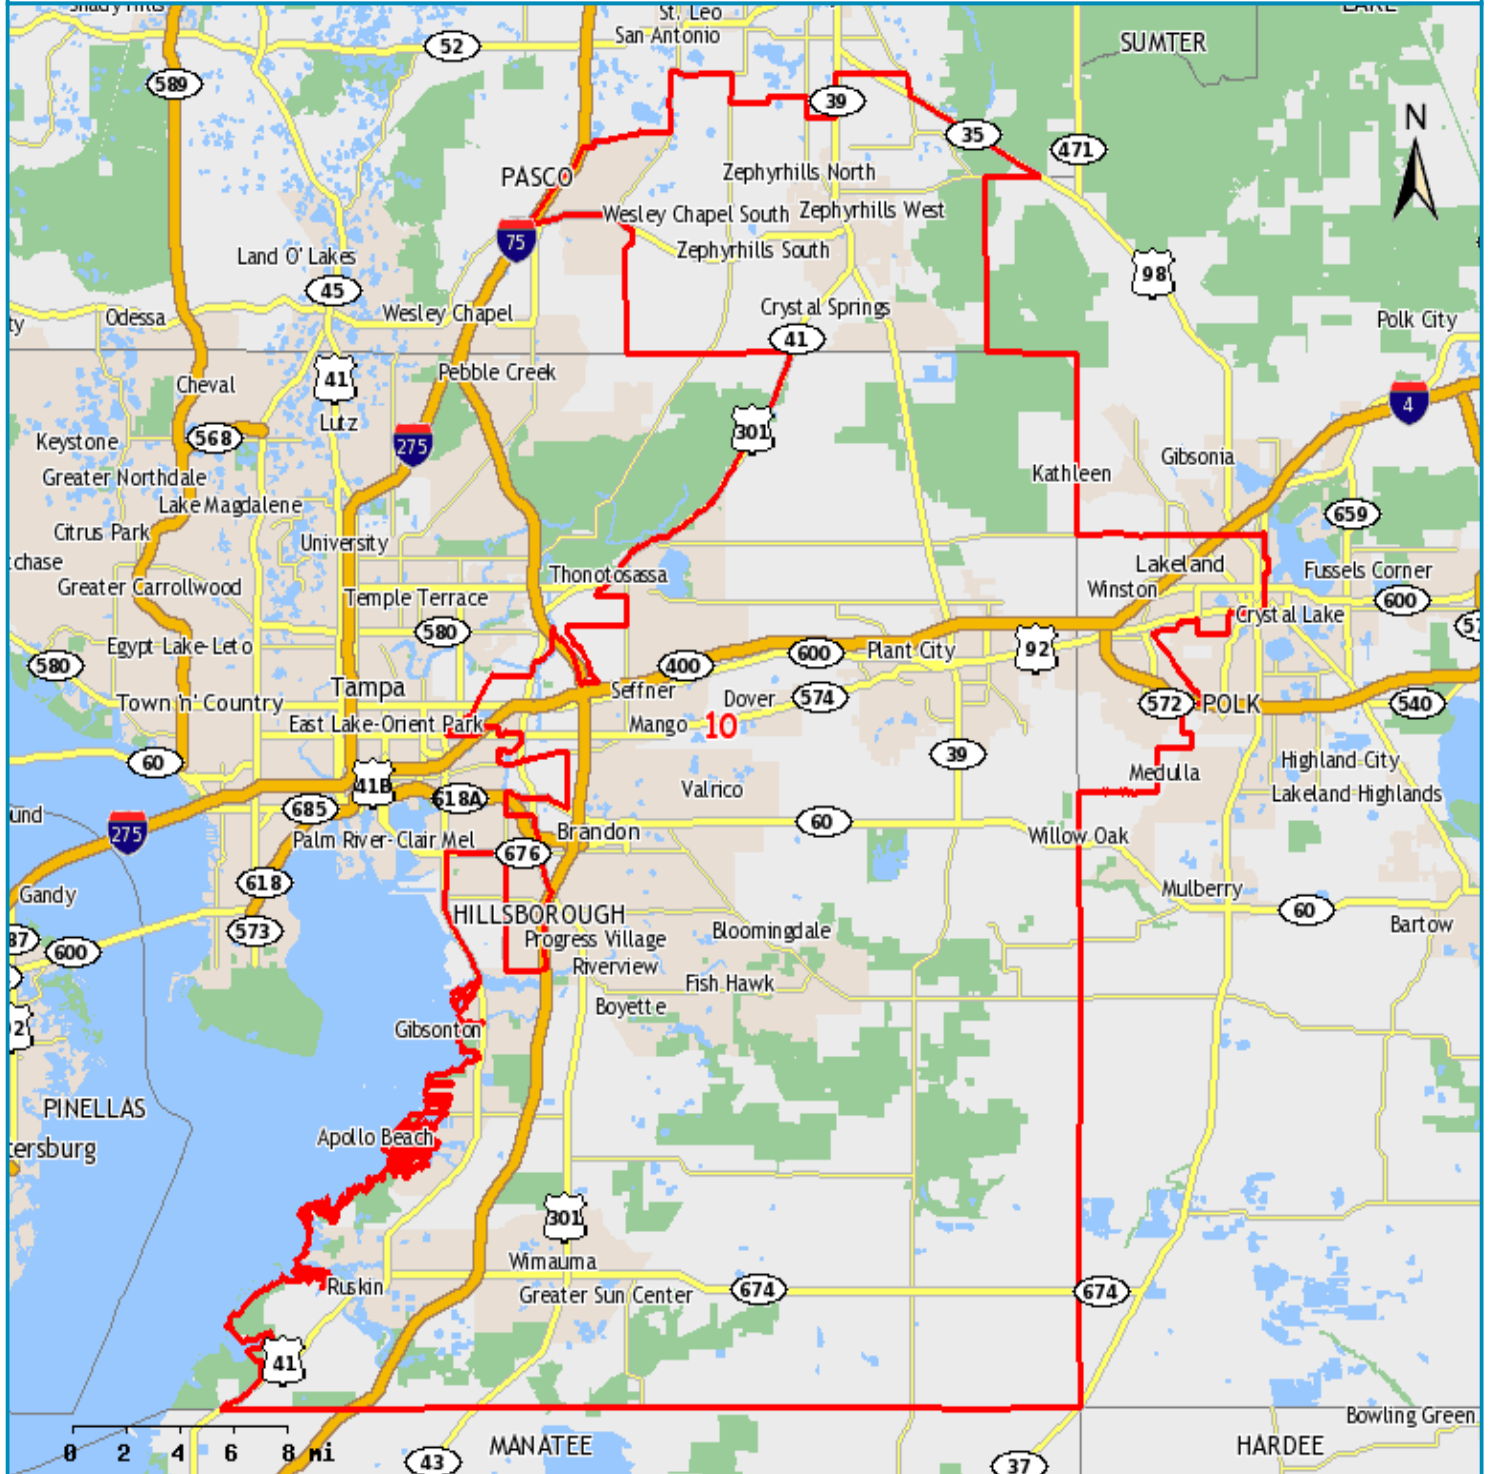

# Senator Ronda Storms The Florida Senate, District 10

Lithia Oaks Business Center, 421 Lithia Pinecrest Road  
Brandon, FL 33511  
(813) 651-2189

- State Senate
- Limited Access
- US Highways
- State Roads
- County Roads
- Local Roads
- County Boundary
- Inland Water
- Open Space
- Cities/Places

Map produced by:  
The Florida Senate, Senator Jeff Atwater, President  
Suite 409, The Capitol, 404 S. Monroe St., Tallahassee, FL 32399-1100  
Phone: (850) 487-5229; Website: <http://www.flsenate.gov>