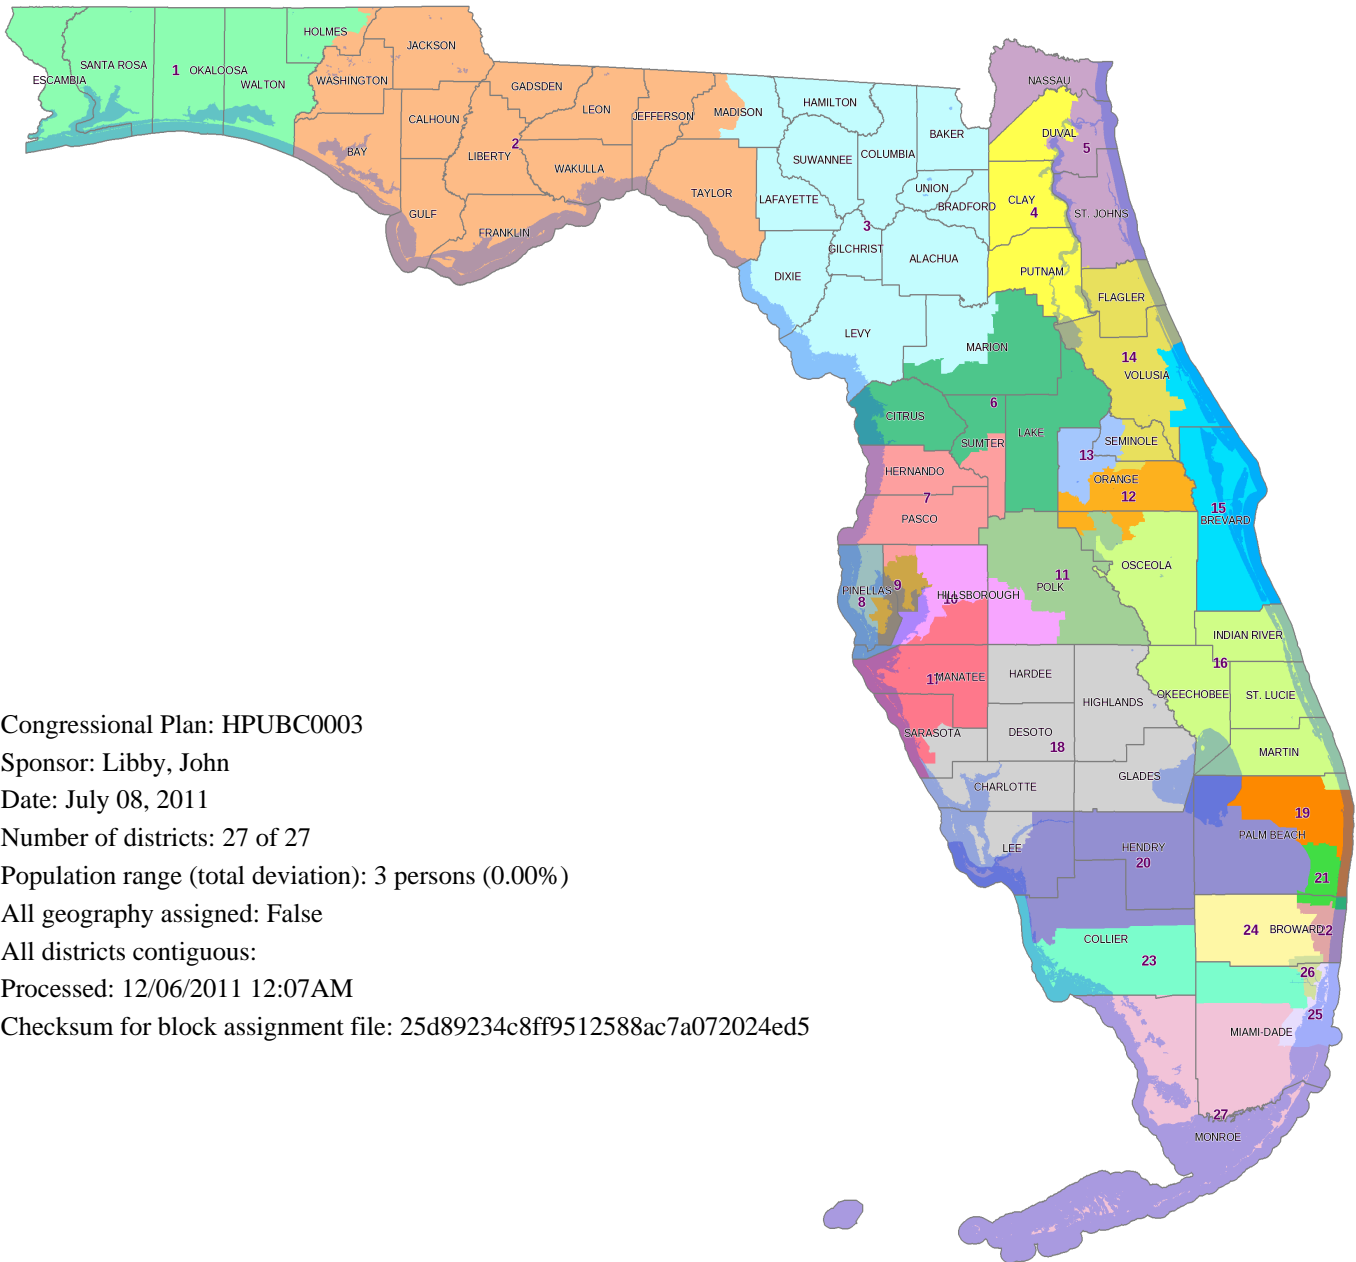

Proposed Congressional Districts Plan HPUBC0003 by Libby, John

Congressional Plan: HPUBC0003

Sponsor: Libby, John

Date: July 08, 2011

Number of districts: 27 of 27

Population range (total deviation): 3 persons (0.00%)

All geography assigned: False

All districts contiguous:

Processed: 12/06/2011 12:07AM

Checksum for block assignment file: 25d89234c8ff9512588ac7a072024ed5

Congressional Plan: HPUBC0003

Libby, John

Map by: The Florida Senate
Committee on Reapportionment
www.flsenate.gov/redistricting