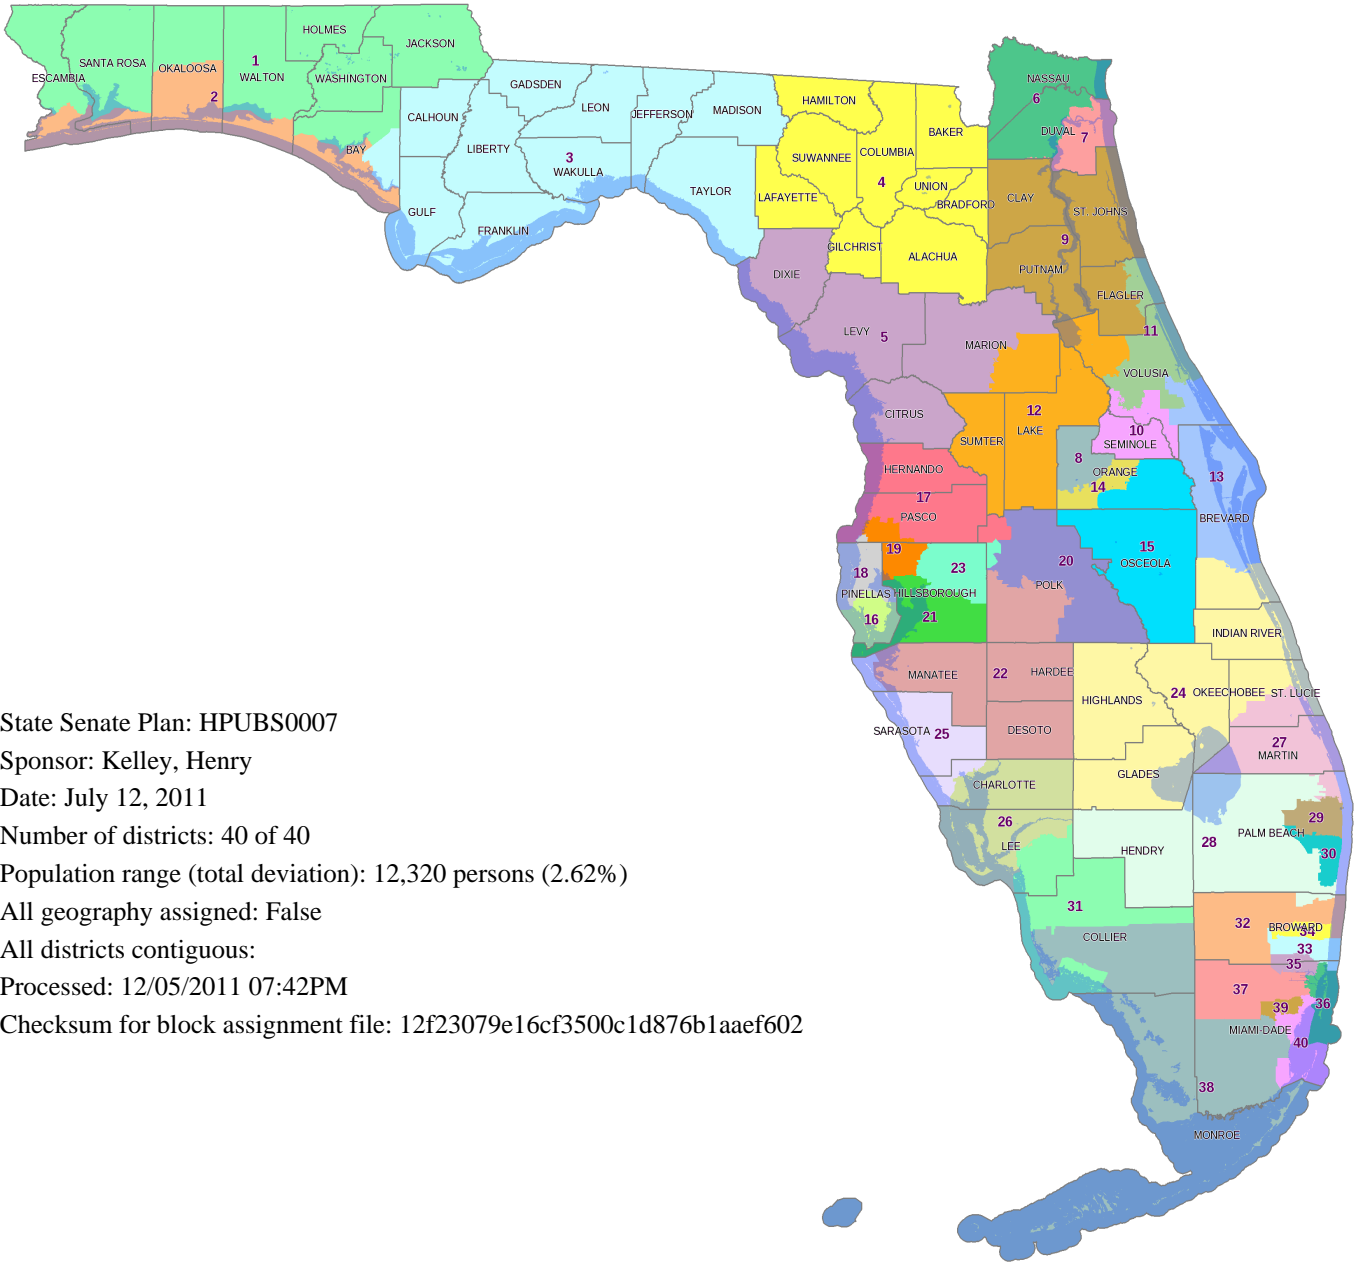

Proposed State Senate Districts

Plan HPUBS0007 by Kelley, Henry

State Senate Plan: HPUBS0007
Sponsor: Kelley, Henry
Date: July 12, 2011
Number of districts: 40 of 40
Population range (total deviation): 12,320 persons (2.62%)
All geography assigned: False
All districts contiguous:
Processed: 12/05/2011 07:42PM
Checksum for block assignment file: 12f23079e16cf3500c1d876b1aef602

State Senate Plan: HPUBS0007

Kelley, Henry
Map by: The Florida Senate
Committee on Reapportionment
www.flsenate.gov/redistricting