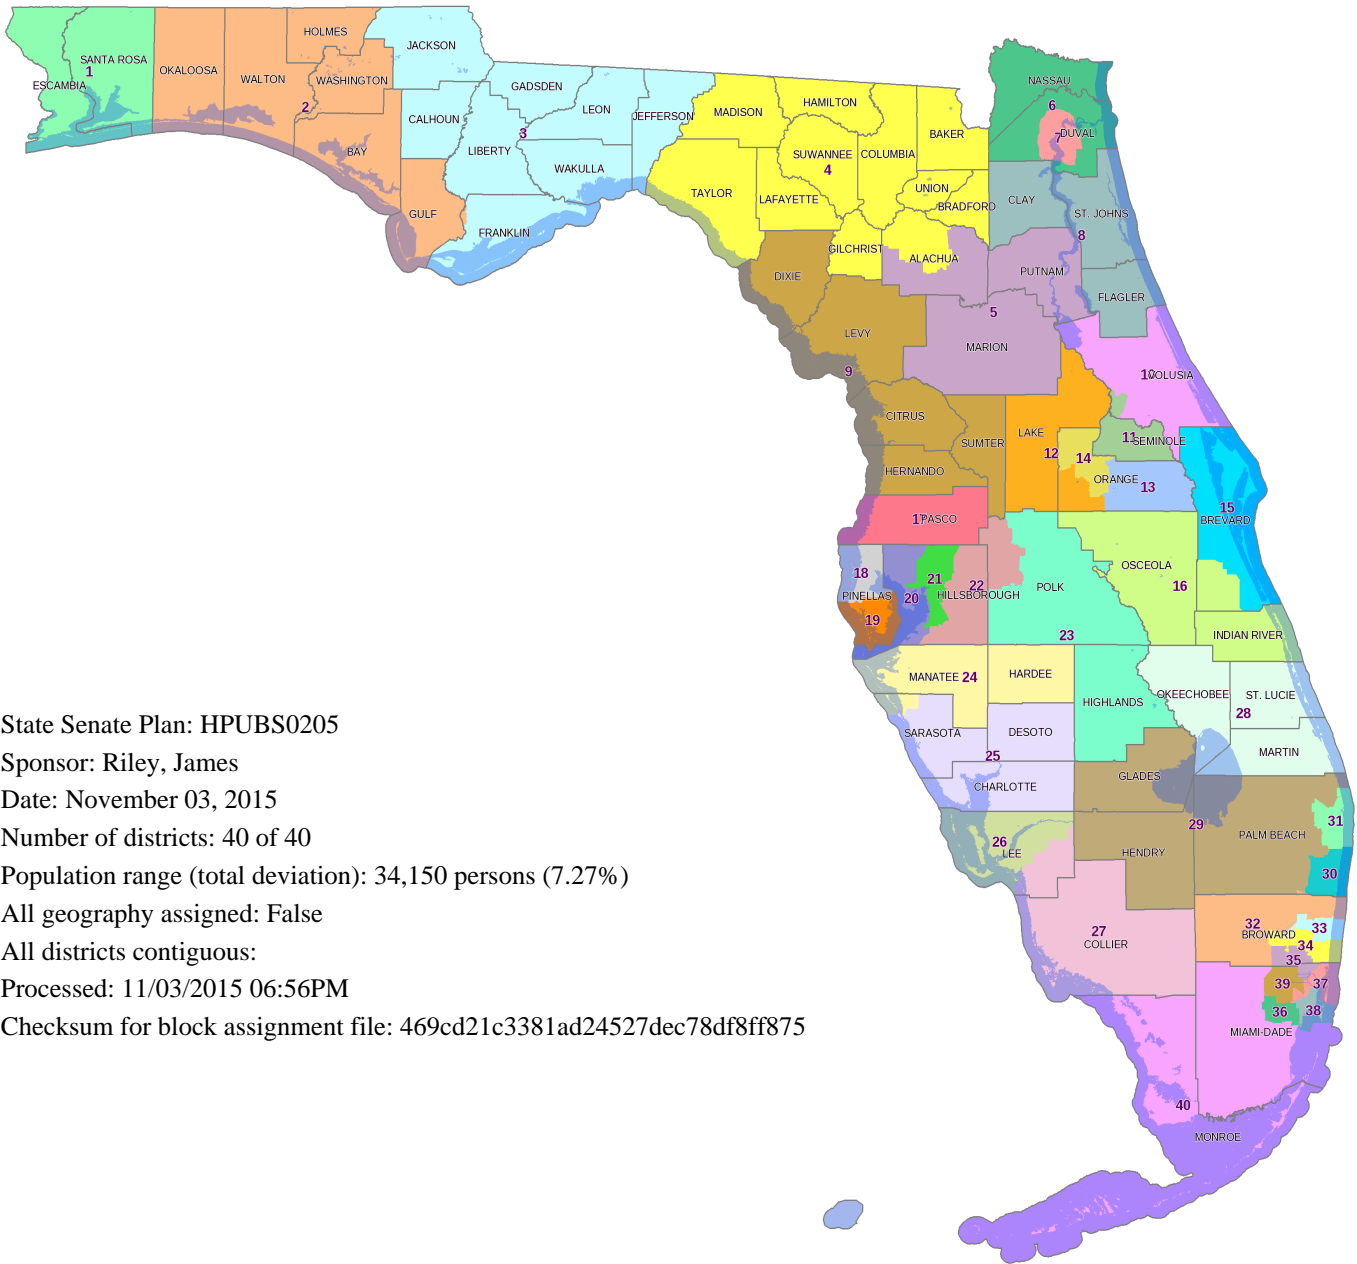

Proposed State Senate Districts Plan HPUBS0205 by Riley, James

State Senate Plan: HPUBS0205

Sponsor: Riley, James

Date: November 03, 2015

Number of districts: 40 of 40

Population range (total deviation): 34,150 persons (7.27%)

All geography assigned: False

All districts contiguous:

Processed: 11/03/2015 06:56PM

Checksum for block assignment file: 469cd21c3381ad24527dec78df8ff875

State Senate Plan: HPUBS0205

Riley, James

Map by: The Florida Senate
Committee on Reapportionment
www.flsenate.gov/redistricting