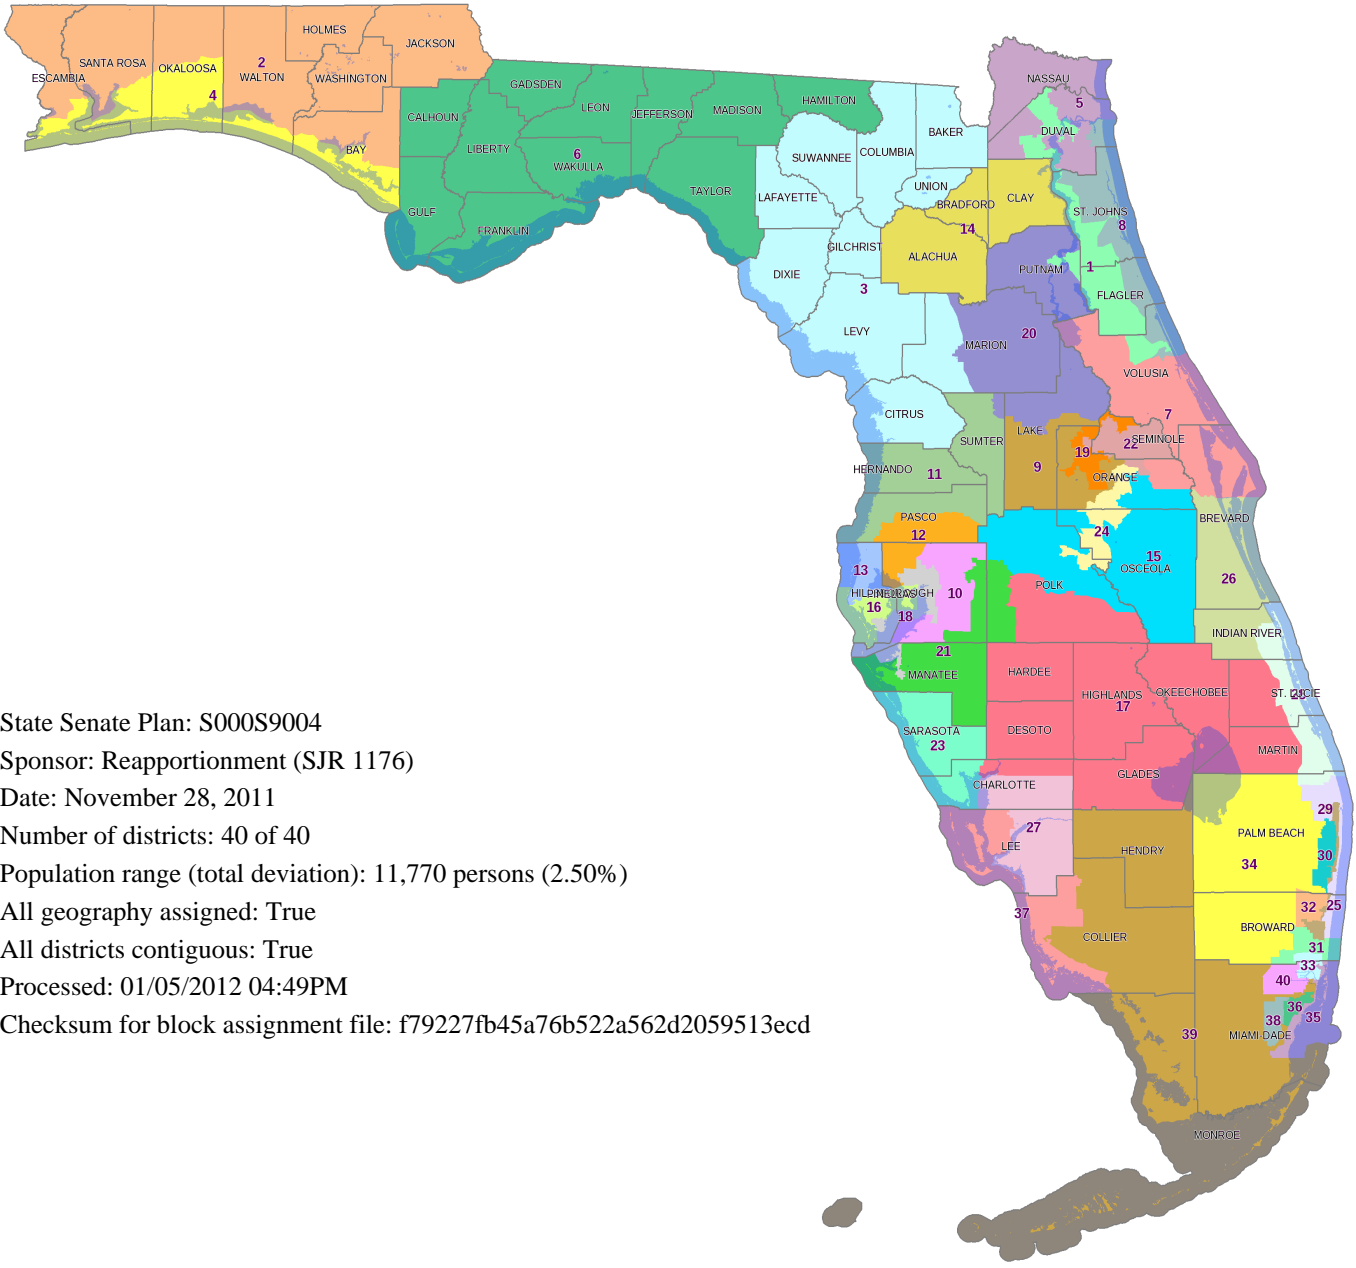

Proposed State Senate Districts

Plan S000S9004 by Reapportionment (SJR 1176)

State Senate Plan: S000S9004
 Sponsor: Reapportionment (SJR 1176)
 Date: November 28, 2011
 Number of districts: 40 of 40
 Population range (total deviation): 11,770 persons (2.50%)
 All geography assigned: True
 All districts contiguous: True
 Processed: 01/05/2012 04:49PM
 Checksum for block assignment file: f79227fb45a76b522a562d2059513ecd

State Senate Plan: S000S9004
 Reapportionment (SJR 1176)
 Map by: The Florida Senate
 Committee on Reapportionment
www.flsenate.gov/redistricting