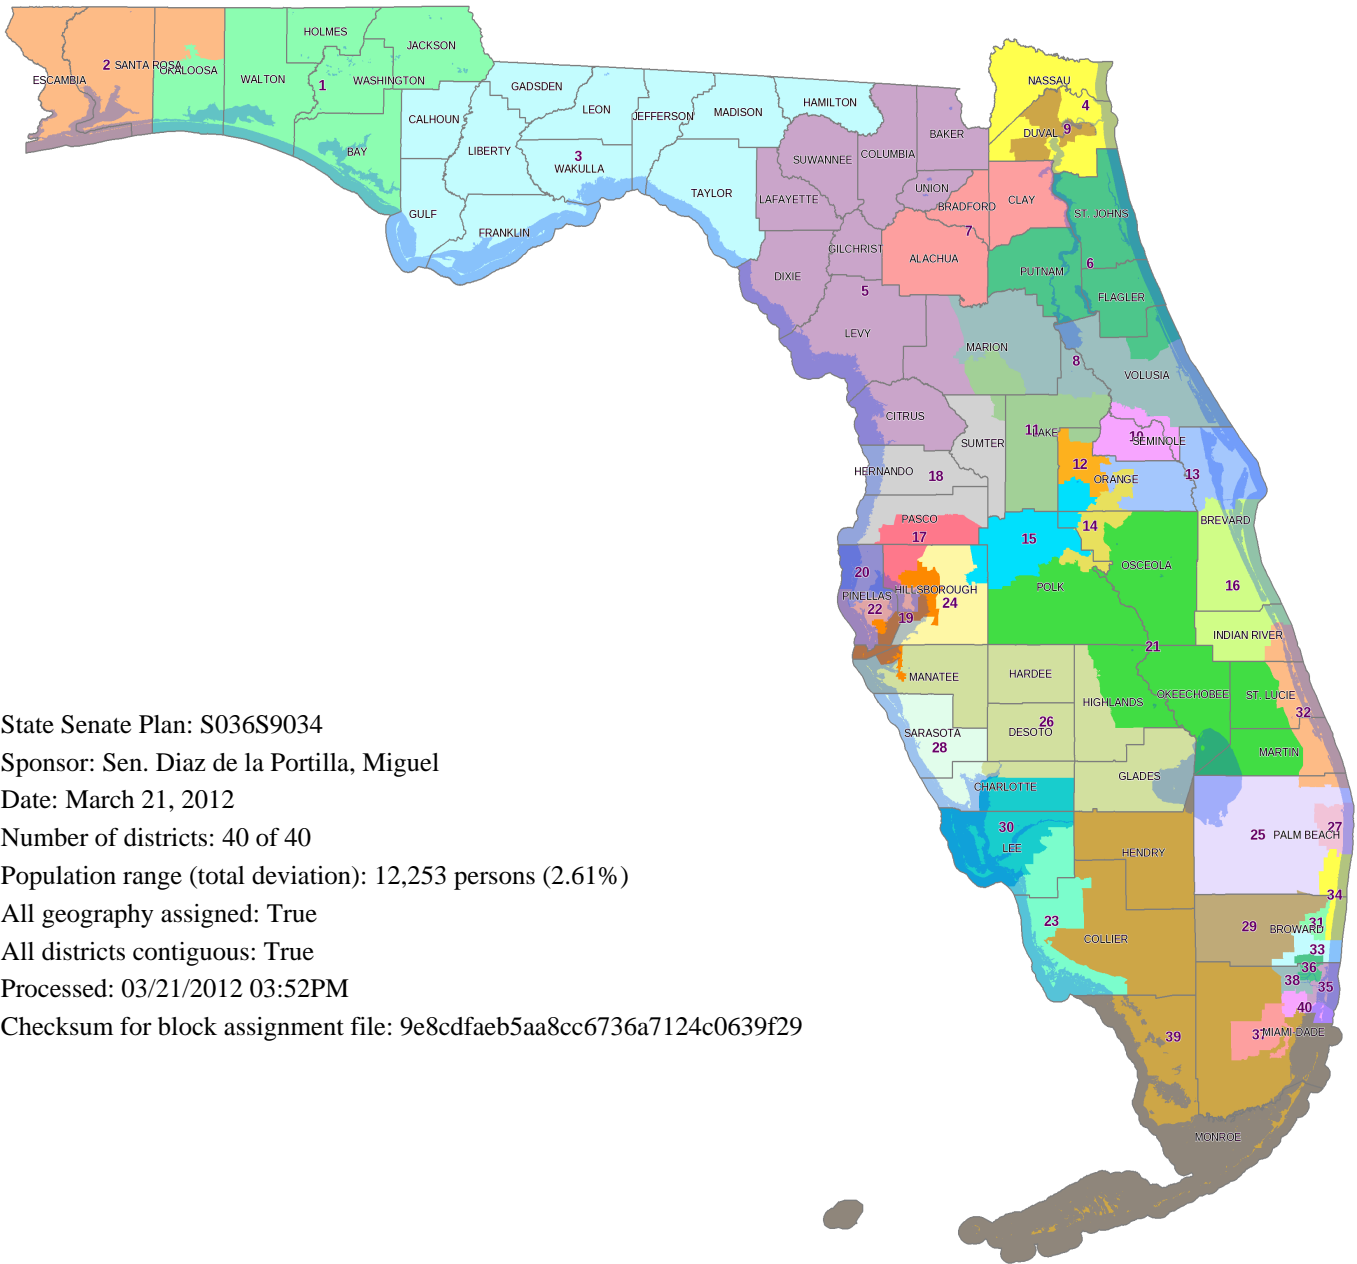

Proposed State Senate Districts

Plan S036S9034 by Sen. Diaz de la Portilla, Miguel

State Senate Plan: S036S9034
 Sponsor: Sen. Diaz de la Portilla, Miguel
 Date: March 21, 2012
 Number of districts: 40 of 40
 Population range (total deviation): 12,253 persons (2.61%)
 All geography assigned: True
 All districts contiguous: True
 Processed: 03/21/2012 03:52PM
 Checksum for block assignment file: 9e8cdfaeb5aa8cc6736a7124c0639f29

State Senate Plan: S036S9034

Sen. Diaz de la Portilla, Miguel
 Map by: The Florida Senate
 Committee on Reapportionment
www.flsenate.gov/redistricting