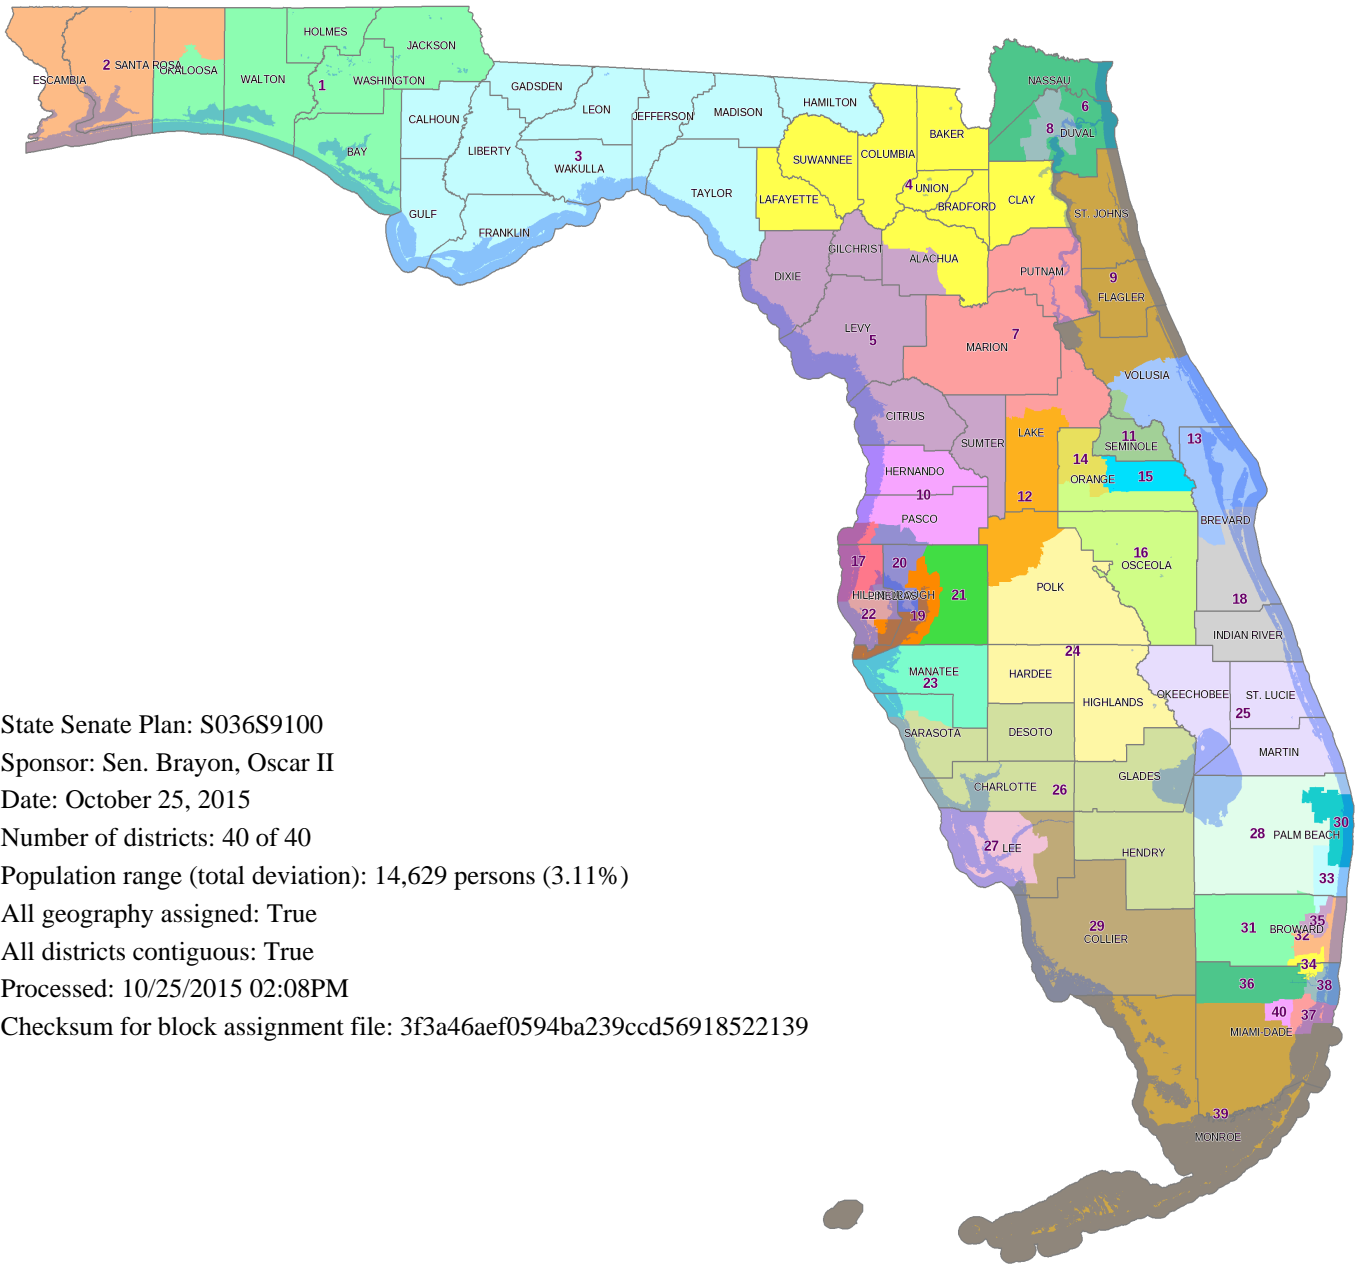

Proposed State Senate Districts

Plan S036S9100 by Sen. Brayon, Oscar II

State Senate Plan: S036S9100
Sponsor: Sen. Brayon, Oscar II
Date: October 25, 2015
Number of districts: 40 of 40
Population range (total deviation): 14,629 persons (3.11%)
All geography assigned: True
All districts contiguous: True
Processed: 10/25/2015 02:08PM
Checksum for block assignment file: 3f3a46aef0594ba239ccd56918522139

State Senate Plan: S036S9100

Sen. Brayon, Oscar II
Map by: The Florida Senate
Committee on Reapportionment
www.flsenate.gov/redistricting