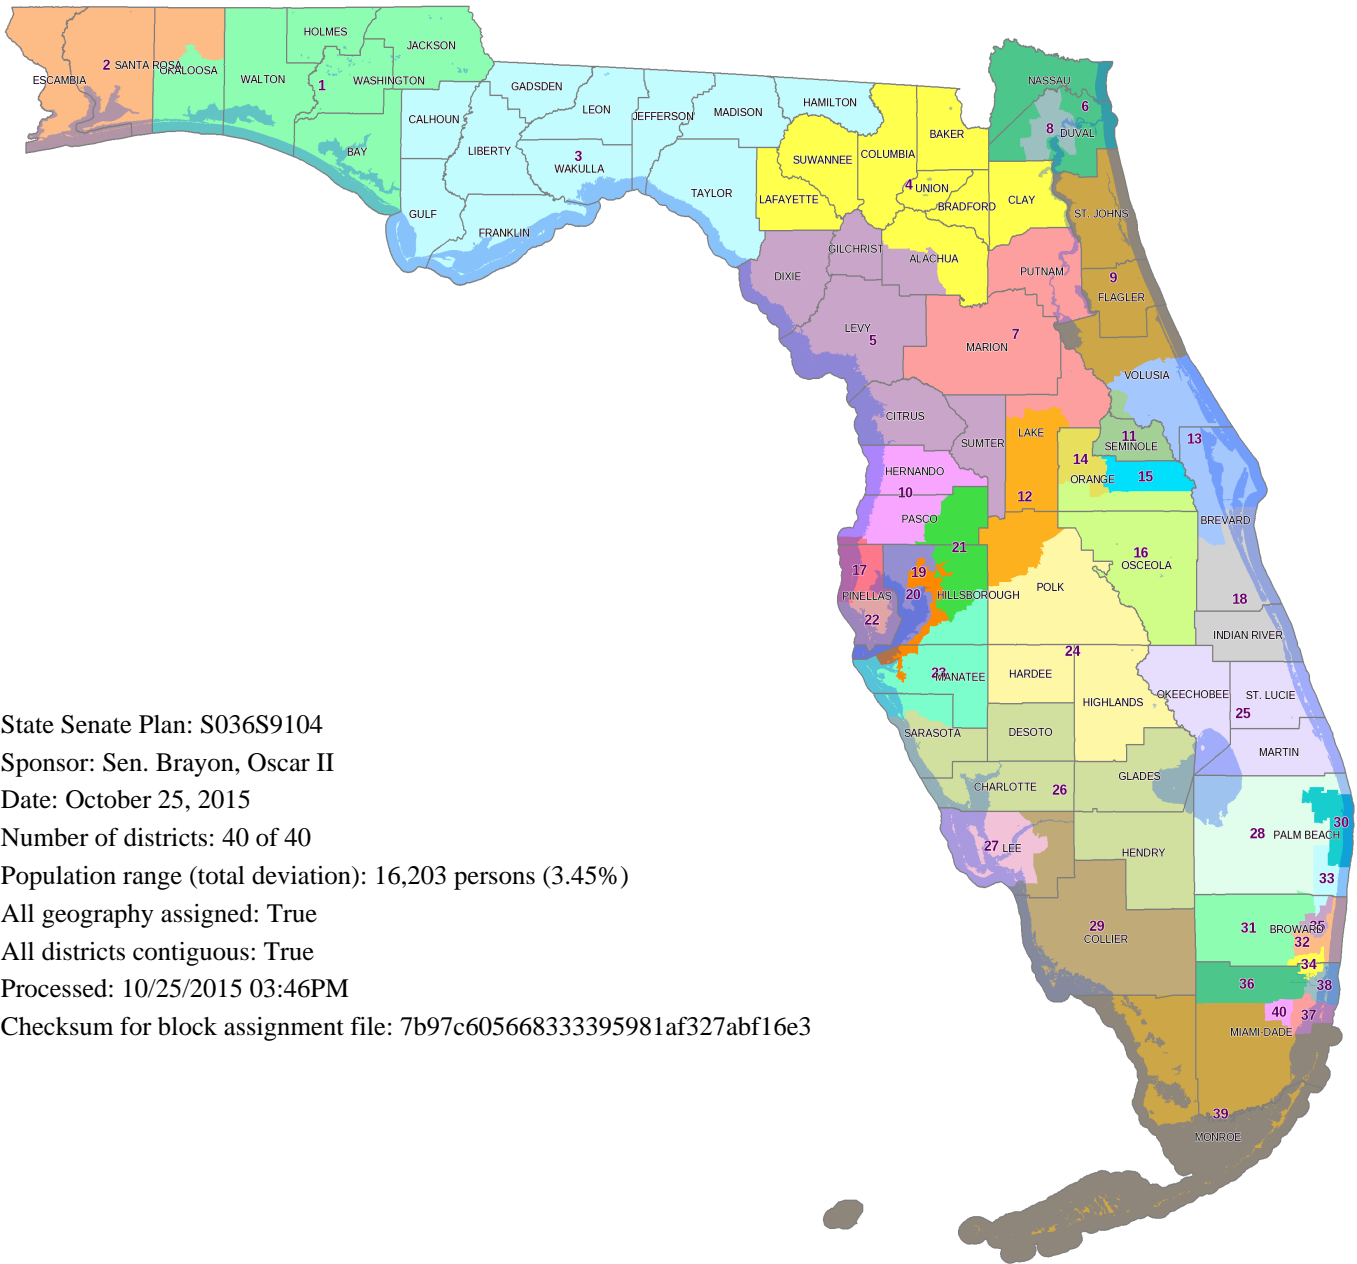

# Proposed State Senate Districts

## Plan S036S9104 by Sen. Brayon, Oscar II

State Senate Plan: S036S9104  
Sponsor: Sen. Brayon, Oscar II  
Date: October 25, 2015  
Number of districts: 40 of 40  
Population range (total deviation): 16,203 persons (3.45%)  
All geography assigned: True  
All districts contiguous: True  
Processed: 10/25/2015 03:46PM  
Checksum for block assignment file: 7b97c605668333395981af327abf16e3