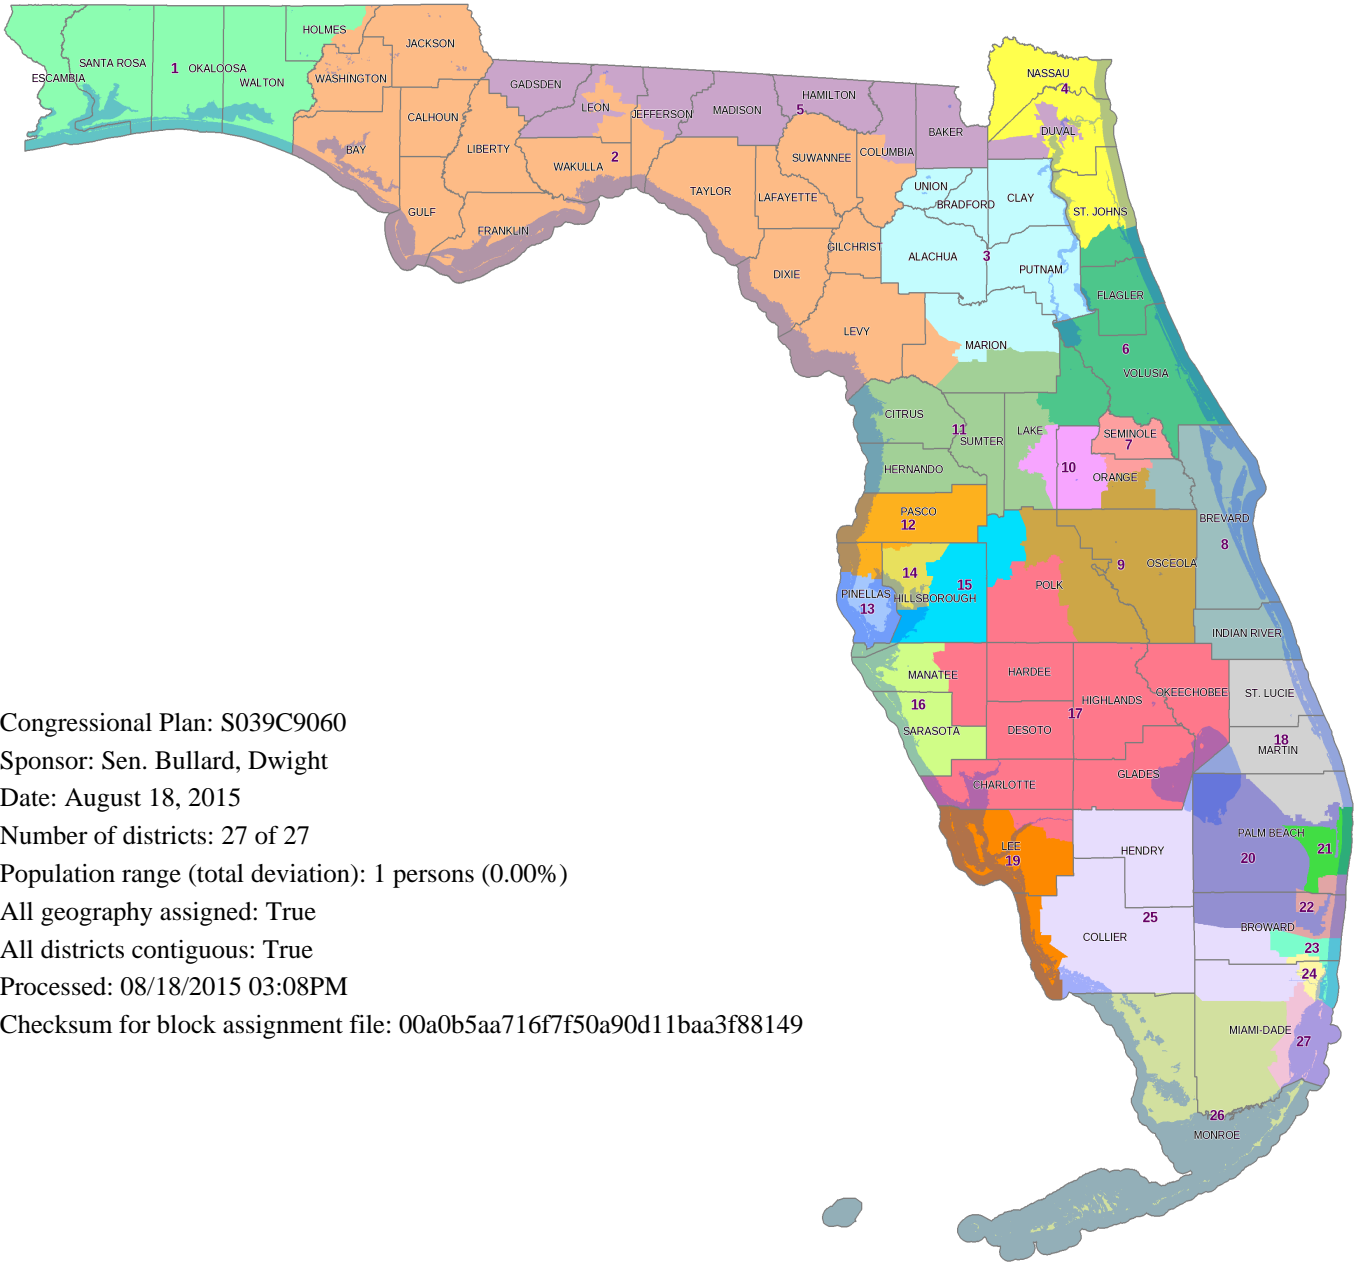

# Proposed Congressional Districts Plan S039C9060 by Sen. Bullard, Dwight

Congressional Plan: S039C9060  
Sponsor: Sen. Bullard, Dwight  
Date: August 18, 2015  
Number of districts: 27 of 27  
Population range (total deviation): 1 persons (0.00%)  
All geography assigned: True  
All districts contiguous: True  
Processed: 08/18/2015 03:08PM  
Checksum for block assignment file: 00a0b5aa716f7f50a90d11baa3f88149

Congressional Plan: S039C9060  
Sen. Bullard, Dwight  
Map by: The Florida Senate  
Committee on Reapportionment  
[www.flSenate.gov/redistricting](http://www.flSenate.gov/redistricting)