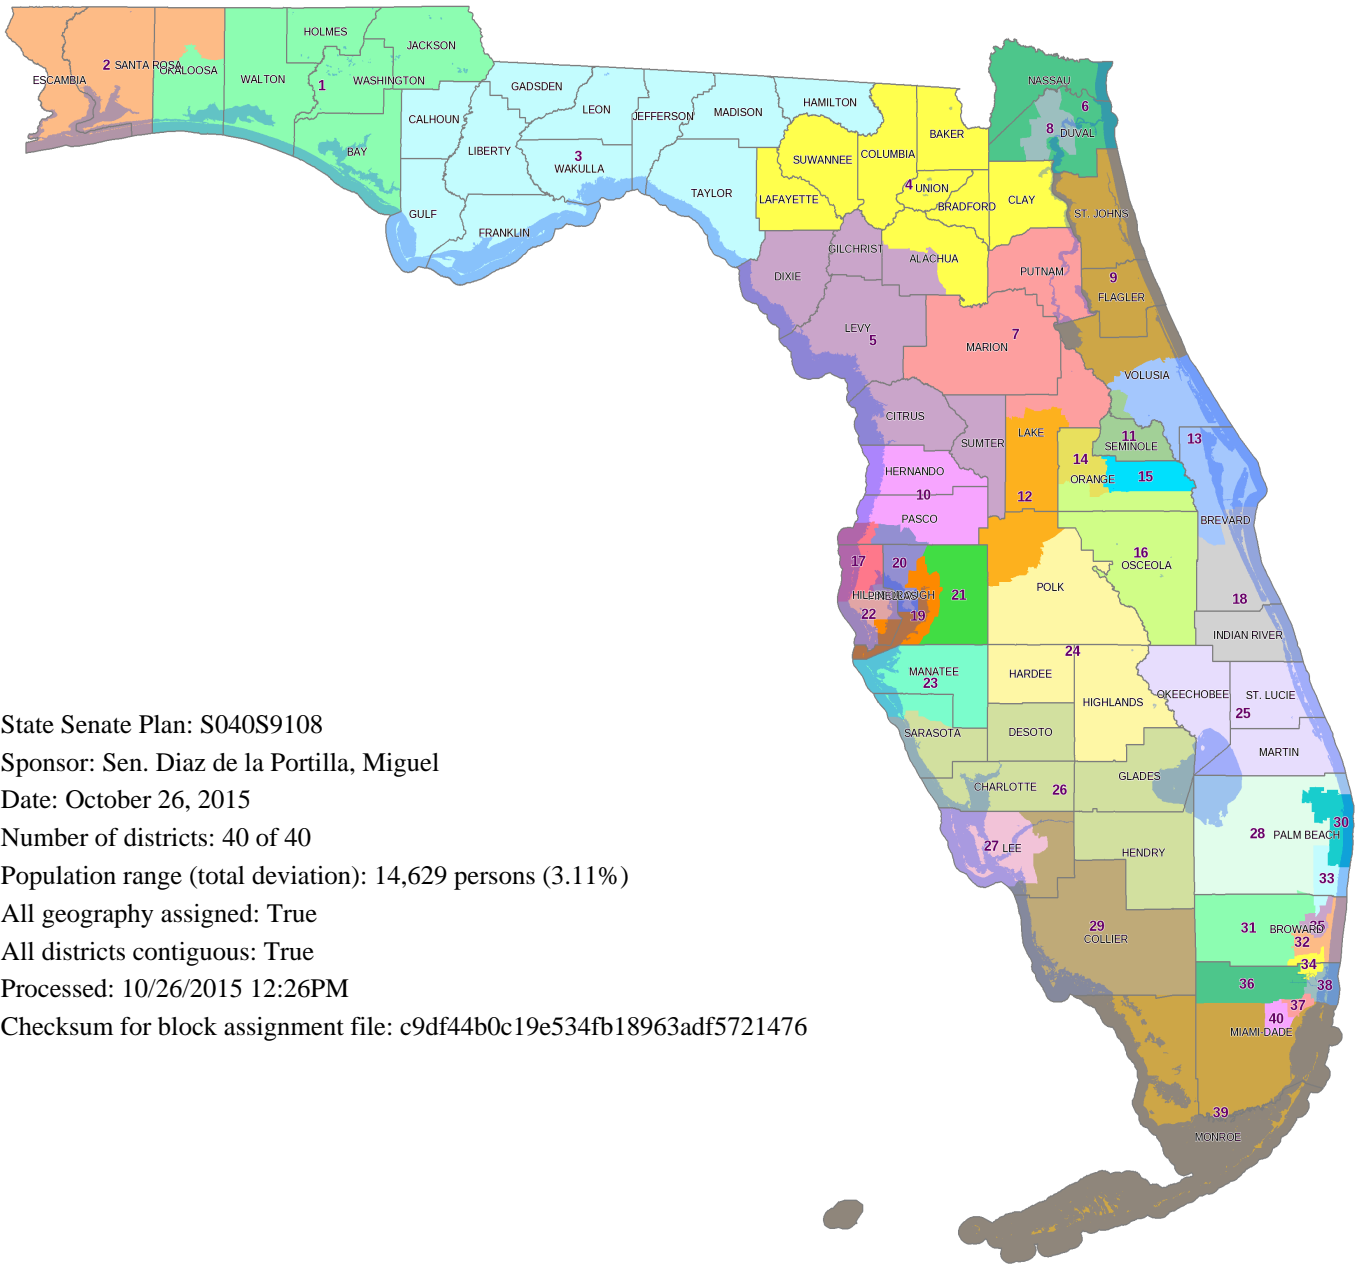

# Proposed State Senate Districts

## Plan S040S9108 by Sen. Diaz de la Portilla, Miguel

State Senate Plan: S040S9108  
Sponsor: Sen. Diaz de la Portilla, Miguel  
Date: October 26, 2015  
Number of districts: 40 of 40  
Population range (total deviation): 14,629 persons (3.11%)  
All geography assigned: True  
All districts contiguous: True  
Processed: 10/26/2015 12:26PM  
Checksum for block assignment file: c9df44b0c19e534fb18963adf5721476

State Senate Plan: S040S9108

Sen. Diaz de la Portilla, Miguel  
Map by: The Florida Senate  
Committee on Reapportionment  
[www.flsenate.gov/redistricting](http://www.flsenate.gov/redistricting)