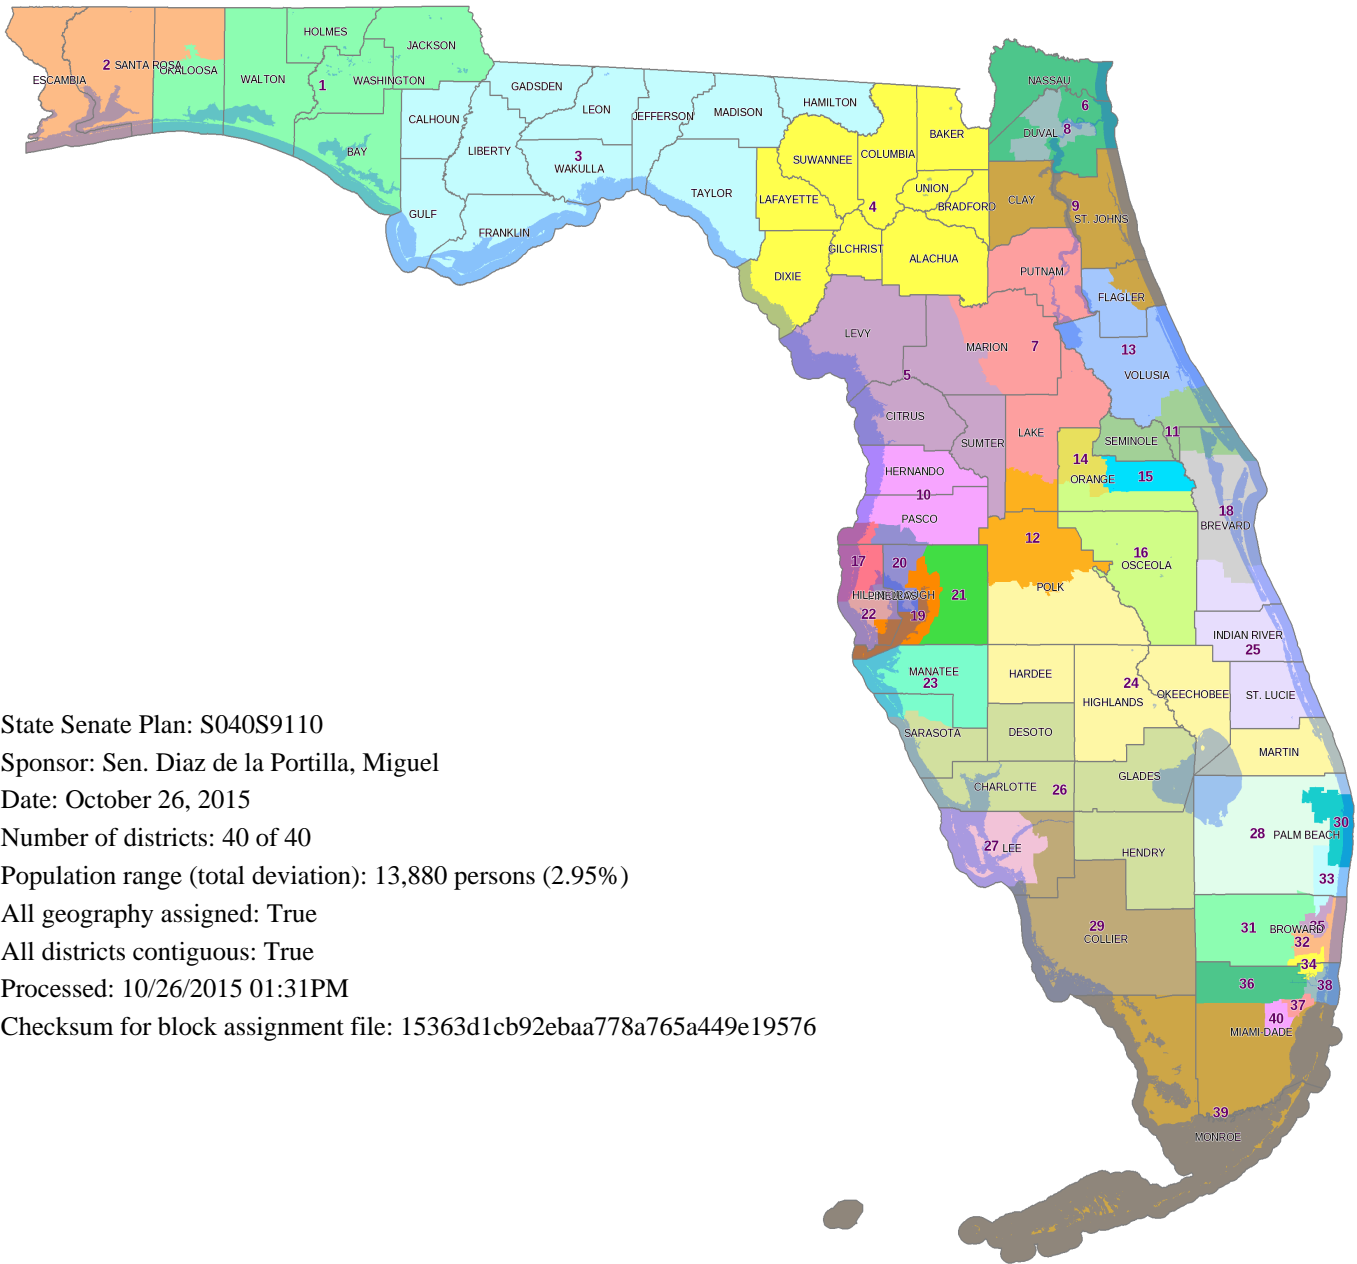

# Proposed State Senate Districts

## Plan S040S9110 by Sen. Diaz de la Portilla, Miguel

State Senate Plan: S040S9110  
Sponsor: Sen. Diaz de la Portilla, Miguel  
Date: October 26, 2015  
Number of districts: 40 of 40  
Population range (total deviation): 13,880 persons (2.95%)  
All geography assigned: True  
All districts contiguous: True  
Processed: 10/26/2015 01:31PM  
Checksum for block assignment file: 15363d1cb92ebaa778a765a449e19576

State Senate Plan: S040S9110

Sen. Diaz de la Portilla, Miguel  
Map by: The Florida Senate  
Committee on Reapportionment  
[www.flsenate.gov/redistricting](http://www.flsenate.gov/redistricting)