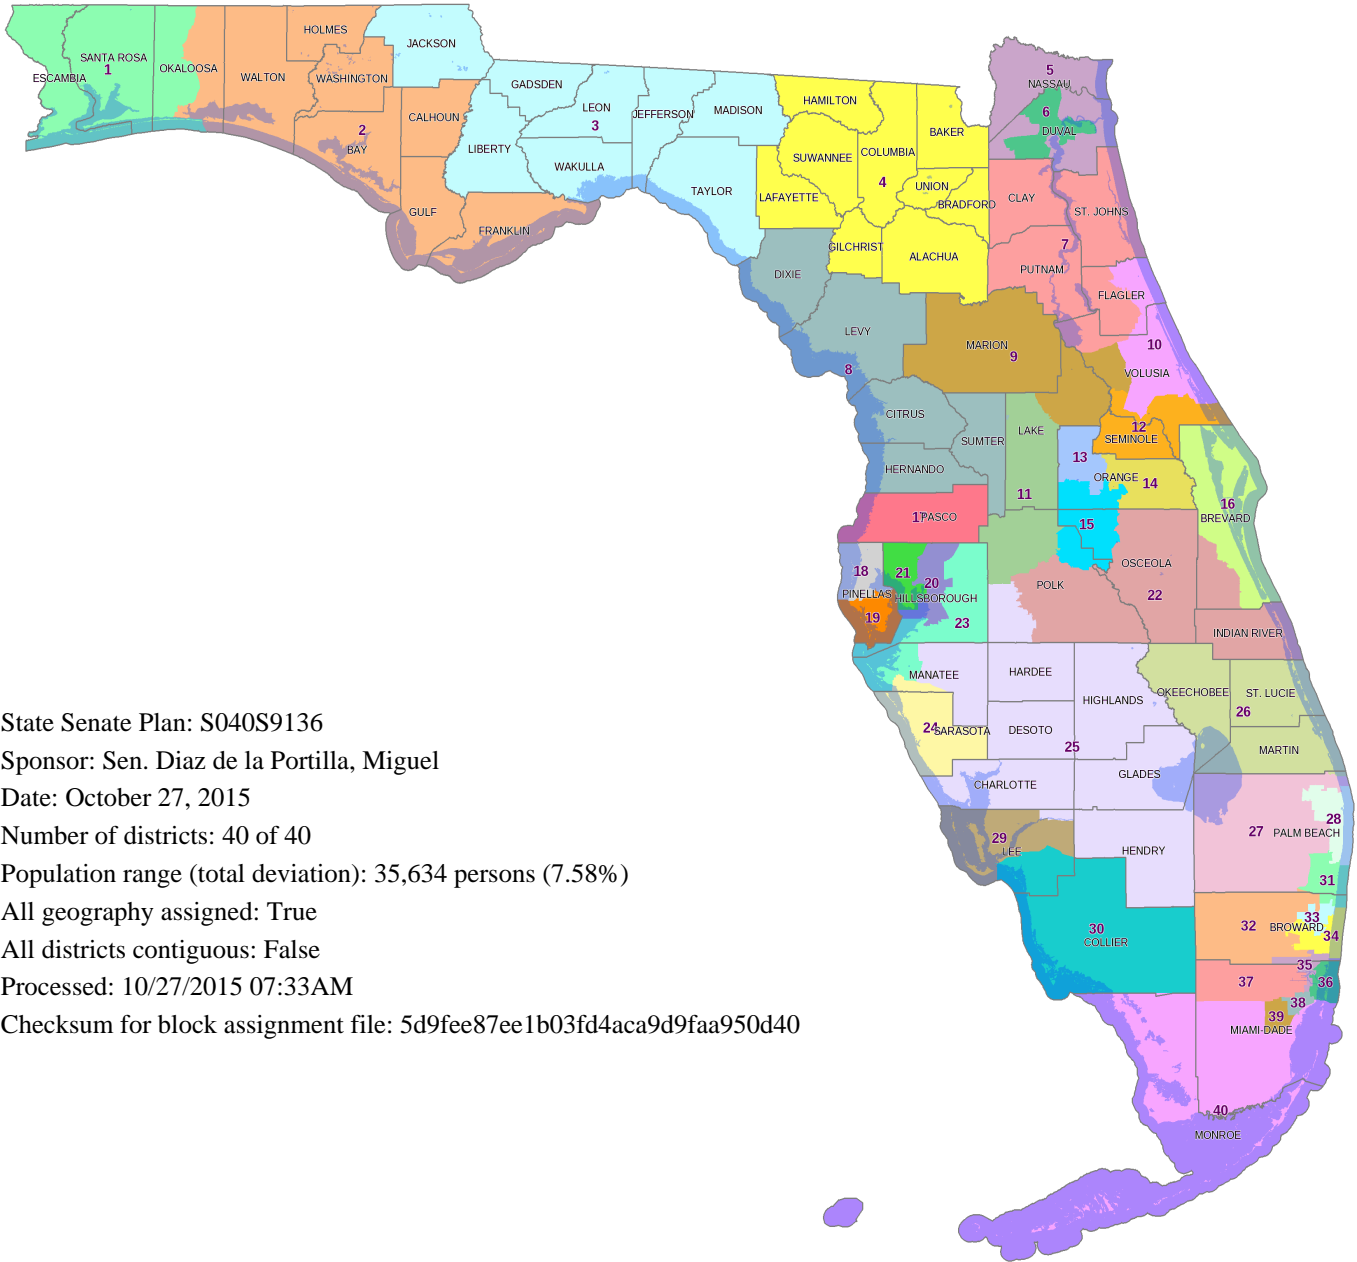

Proposed State Senate Districts

Plan S040S9136 by Sen. Diaz de la Portilla, Miguel

State Senate Plan: S040S9136
 Sponsor: Sen. Diaz de la Portilla, Miguel
 Date: October 27, 2015
 Number of districts: 40 of 40
 Population range (total deviation): 35,634 persons (7.58%)
 All geography assigned: True
 All districts contiguous: False
 Processed: 10/27/2015 07:33AM
 Checksum for block assignment file: 5d9fee87ee1b03fd4aca9d9faa950d40

State Senate Plan: S040S9136
 Sen. Diaz de la Portilla, Miguel
 Map by: The Florida Senate
 Committee on Reapportionment
www.flsenate.gov/redistricting