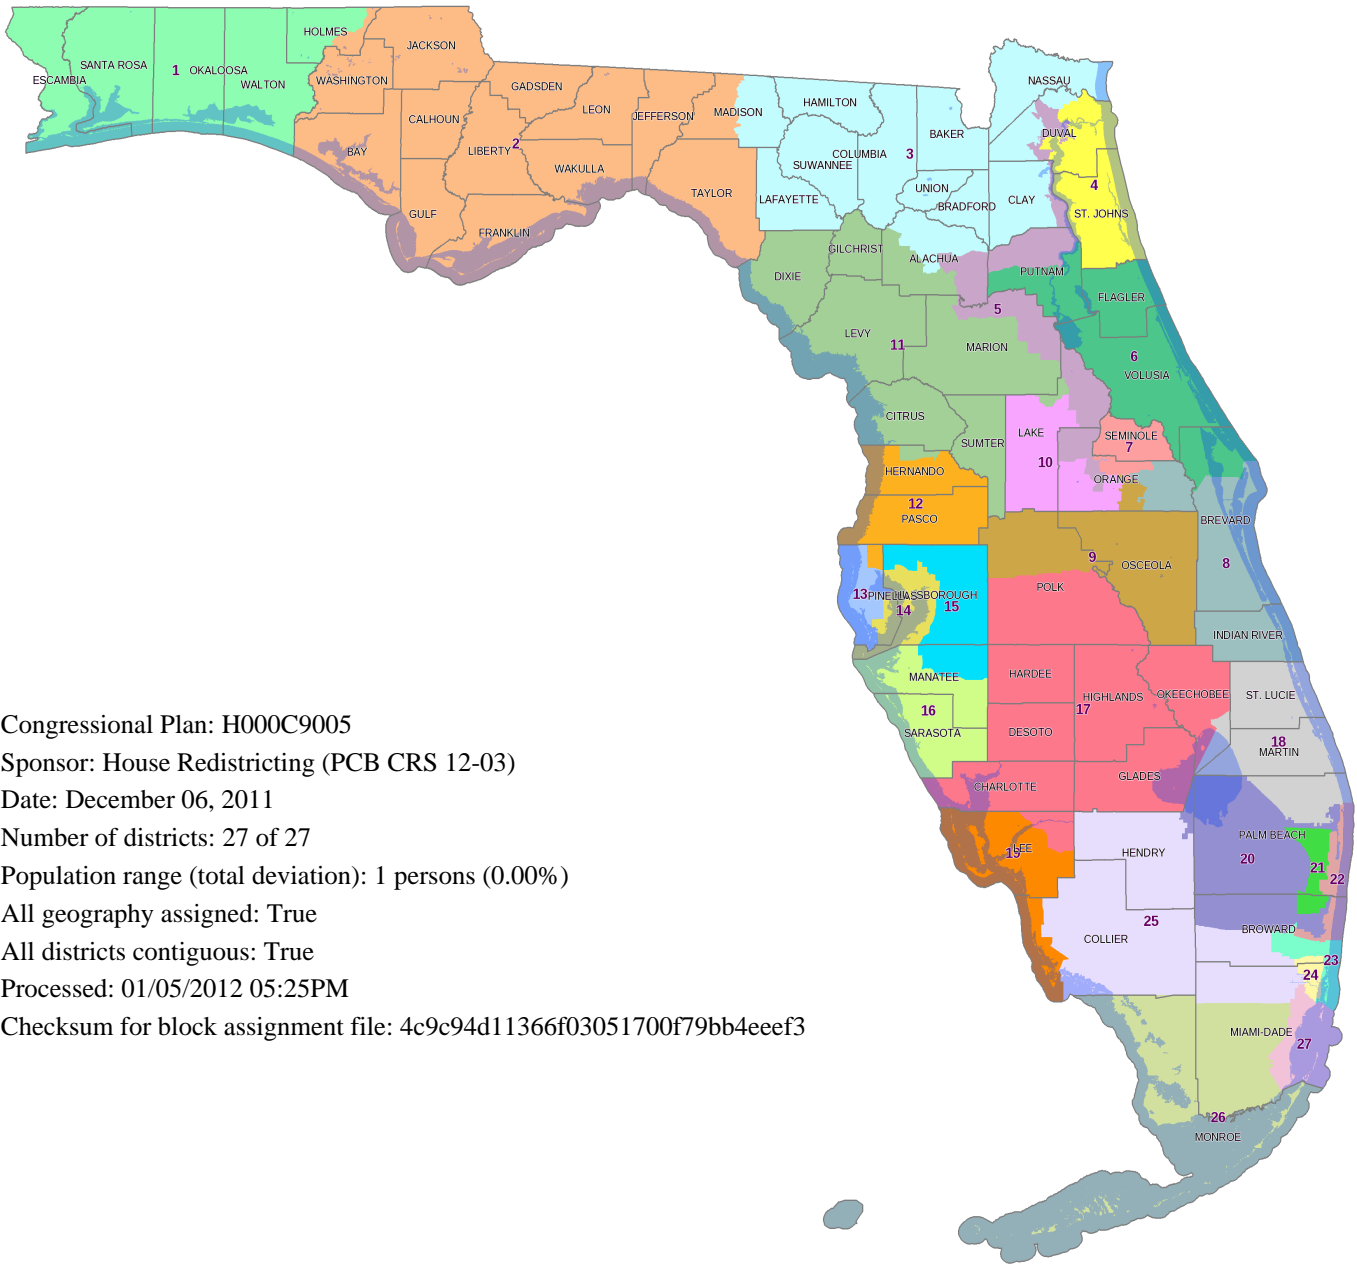

Proposed Congressional Districts

Plan H000C9005 by House Redistricting (PCB CRS 12-03)

Congressional Plan: H000C9005
 Sponsor: House Redistricting (PCB CRS 12-03)
 Date: December 06, 2011
 Number of districts: 27 of 27
 Population range (total deviation): 1 persons (0.00%)
 All geography assigned: True
 All districts contiguous: True
 Processed: 01/05/2012 05:25PM
 Checksum for block assignment file: 4c9c94d11366f03051700f79bb4eeef3

Congressional Plan: H000C9005
 House Redistricting (PCB CRS 12-03)
 Map by: The Florida Senate
 Committee on Reapportionment
www.flsenate.gov/redistricting