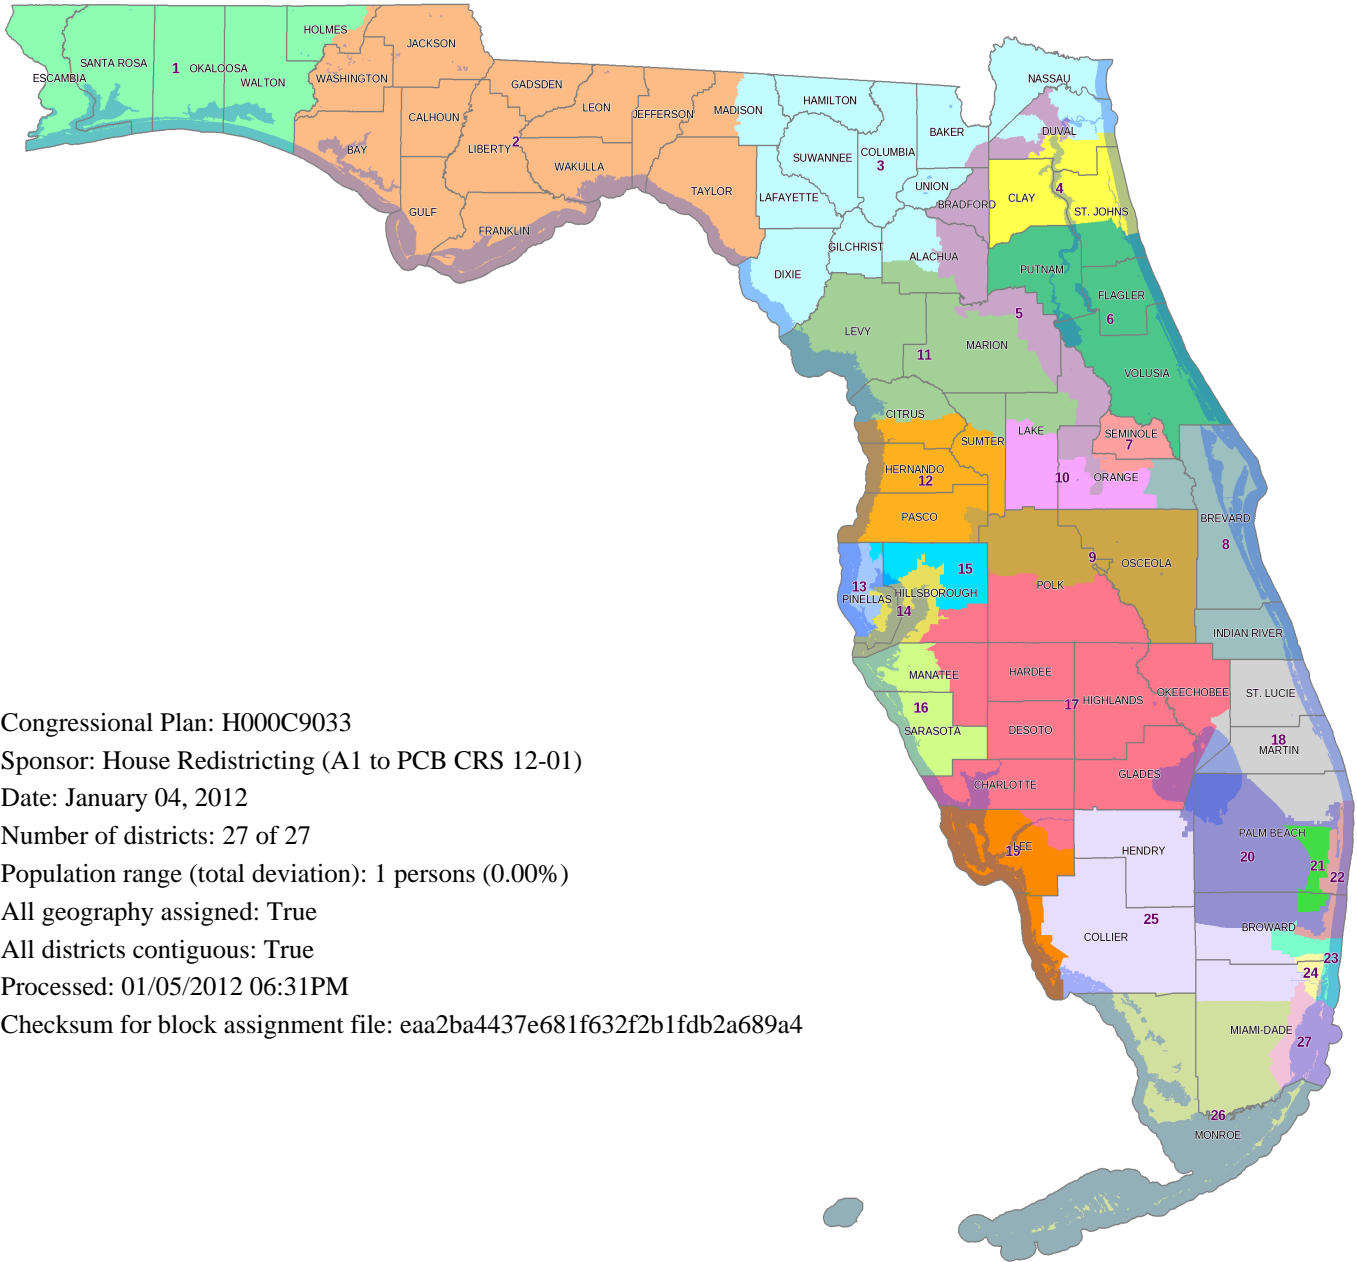

Proposed Congressional Districts

Plan H000C9033 by House Redistricting (A1 to PCB CRS 12-01)

Congressional Plan: H000C9033
Sponsor: House Redistricting (A1 to PCB CRS 12-01)
Date: January 04, 2012
Number of districts: 27 of 27
Population range (total deviation): 1 persons (0.00%)
All geography assigned: True
All districts contiguous: True
Processed: 01/05/2012 06:31PM
Checksum for block assignment file: eaa2ba4437e681f632f2b1fdb2a689a4

Congressional Plan: H000C9033
House Redistricting (A1 to PCB CRS 12-01)
Map by: The Florida Senate
Committee on Reapportionment
www.flSenate.gov/redistricting