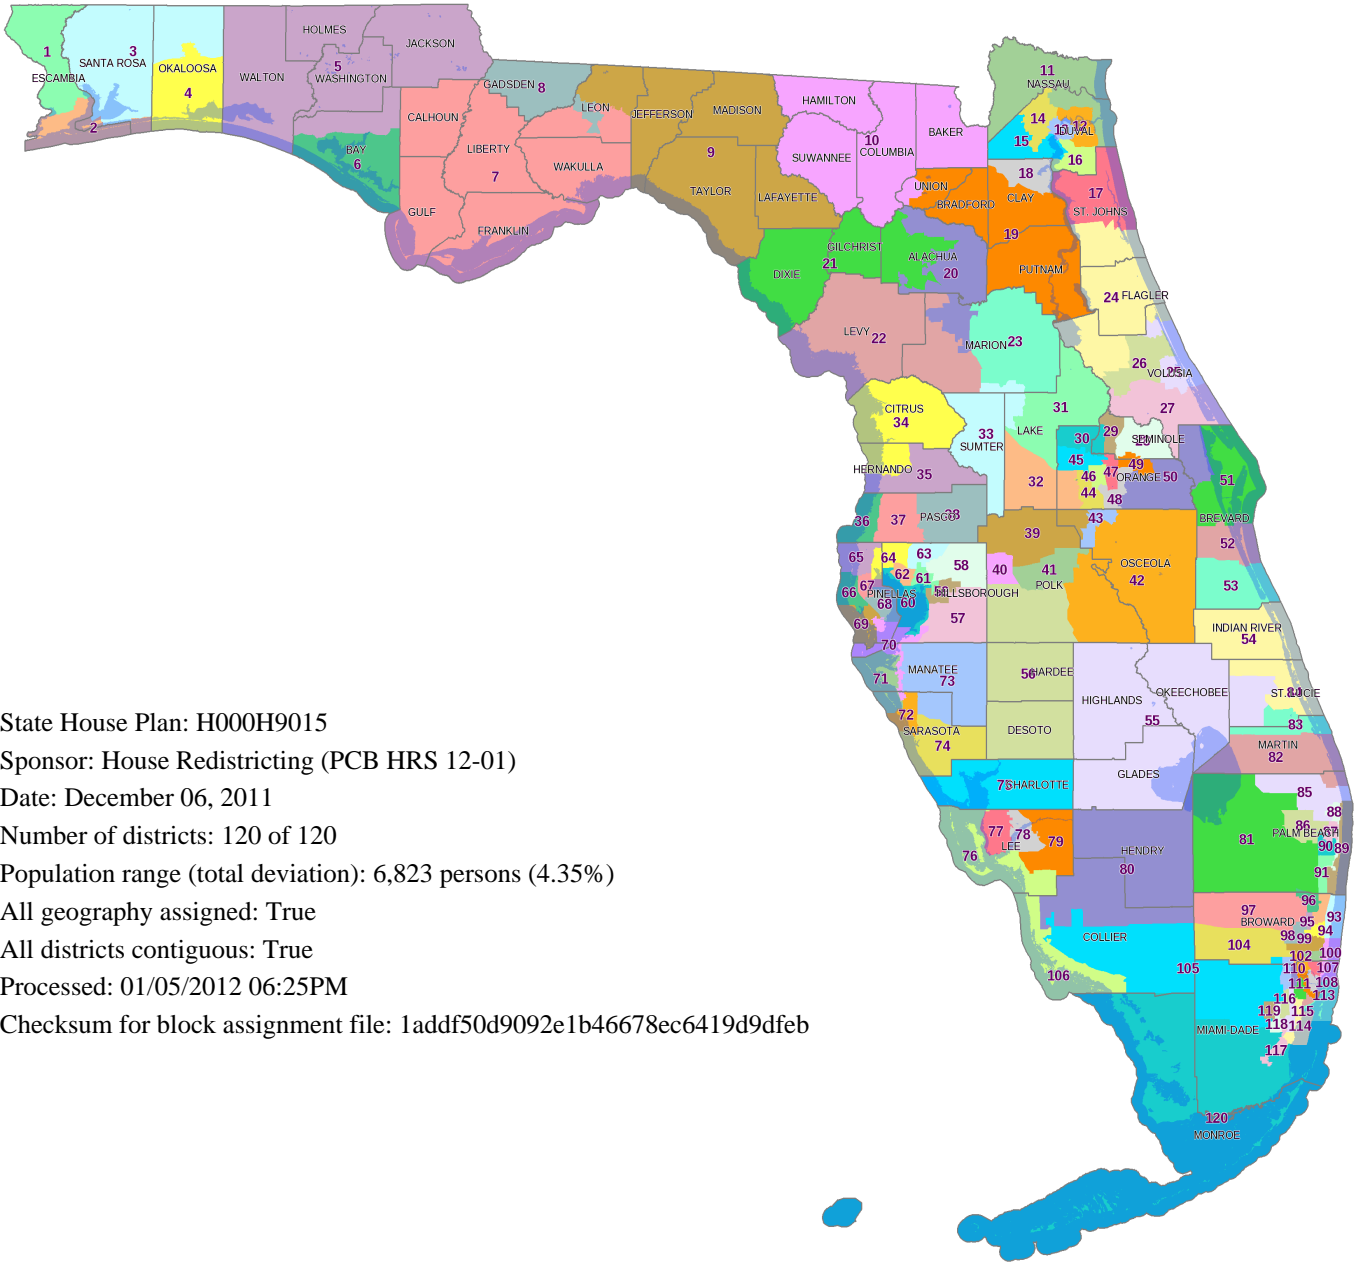

Proposed State House Districts

Plan H000H9015 by House Redistricting (PCB HRS 12-01)

State House Plan: H000H9015
 Sponsor: House Redistricting (PCB HRS 12-01)
 Date: December 06, 2011
 Number of districts: 120 of 120
 Population range (total deviation): 6,823 persons (4.35%)
 All geography assigned: True
 All districts contiguous: True
 Processed: 01/05/2012 06:25PM
 Checksum for block assignment file: 1addf50d9092e1b46678ec6419d9dfeb

State House Plan: H000H9015
 House Redistricting (PCB HRS 12-01)
 Map by: The Florida Senate
 Committee on Reapportionment
www.flsenate.gov/redistricting