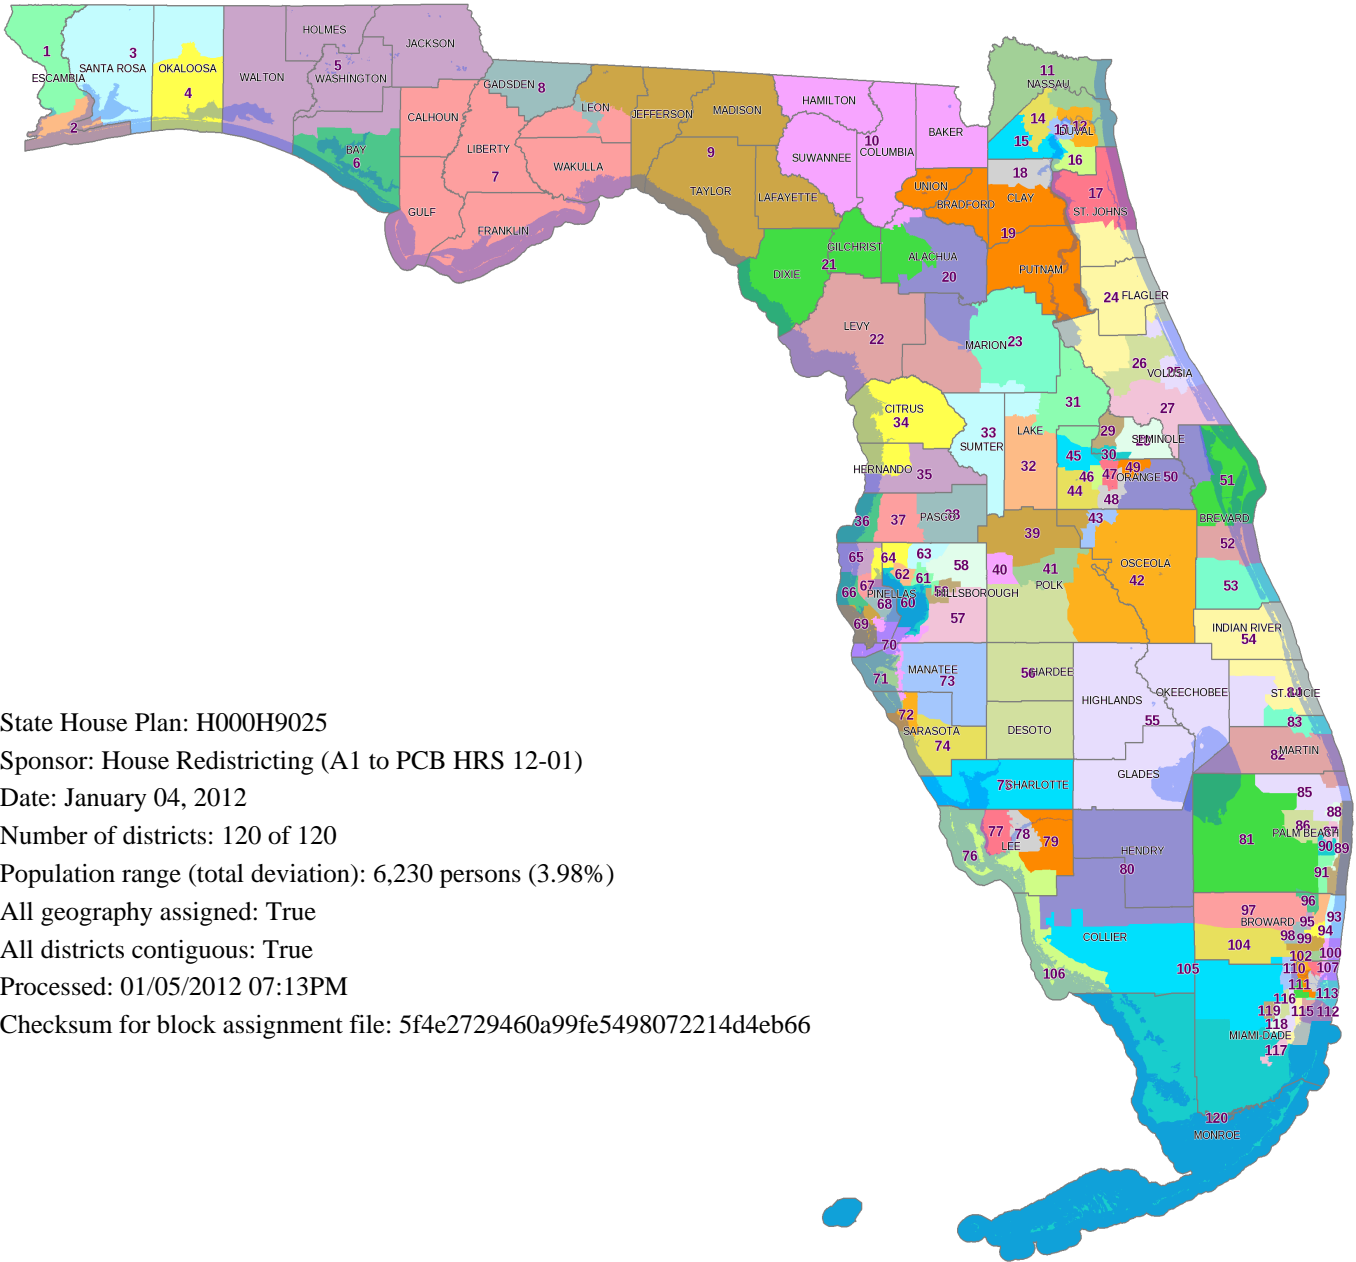

Proposed State House Districts

Plan H000H9025 by House Redistricting (A1 to PCB HRS 12-01)

State House Plan: H000H9025
Sponsor: House Redistricting (A1 to PCB HRS 12-01)
Date: January 04, 2012
Number of districts: 120 of 120
Population range (total deviation): 6,230 persons (3.98%)
All geography assigned: True
All districts contiguous: True
Processed: 01/05/2012 07:13PM
Checksum for block assignment file: 5f4e2729460a99fe5498072214d4eb66

State House Plan: H000H9025
House Redistricting (A1 to PCB HRS 12-01)
Map by: The Florida Senate
Committee on Reapportionment
www.flsenate.gov/redistricting