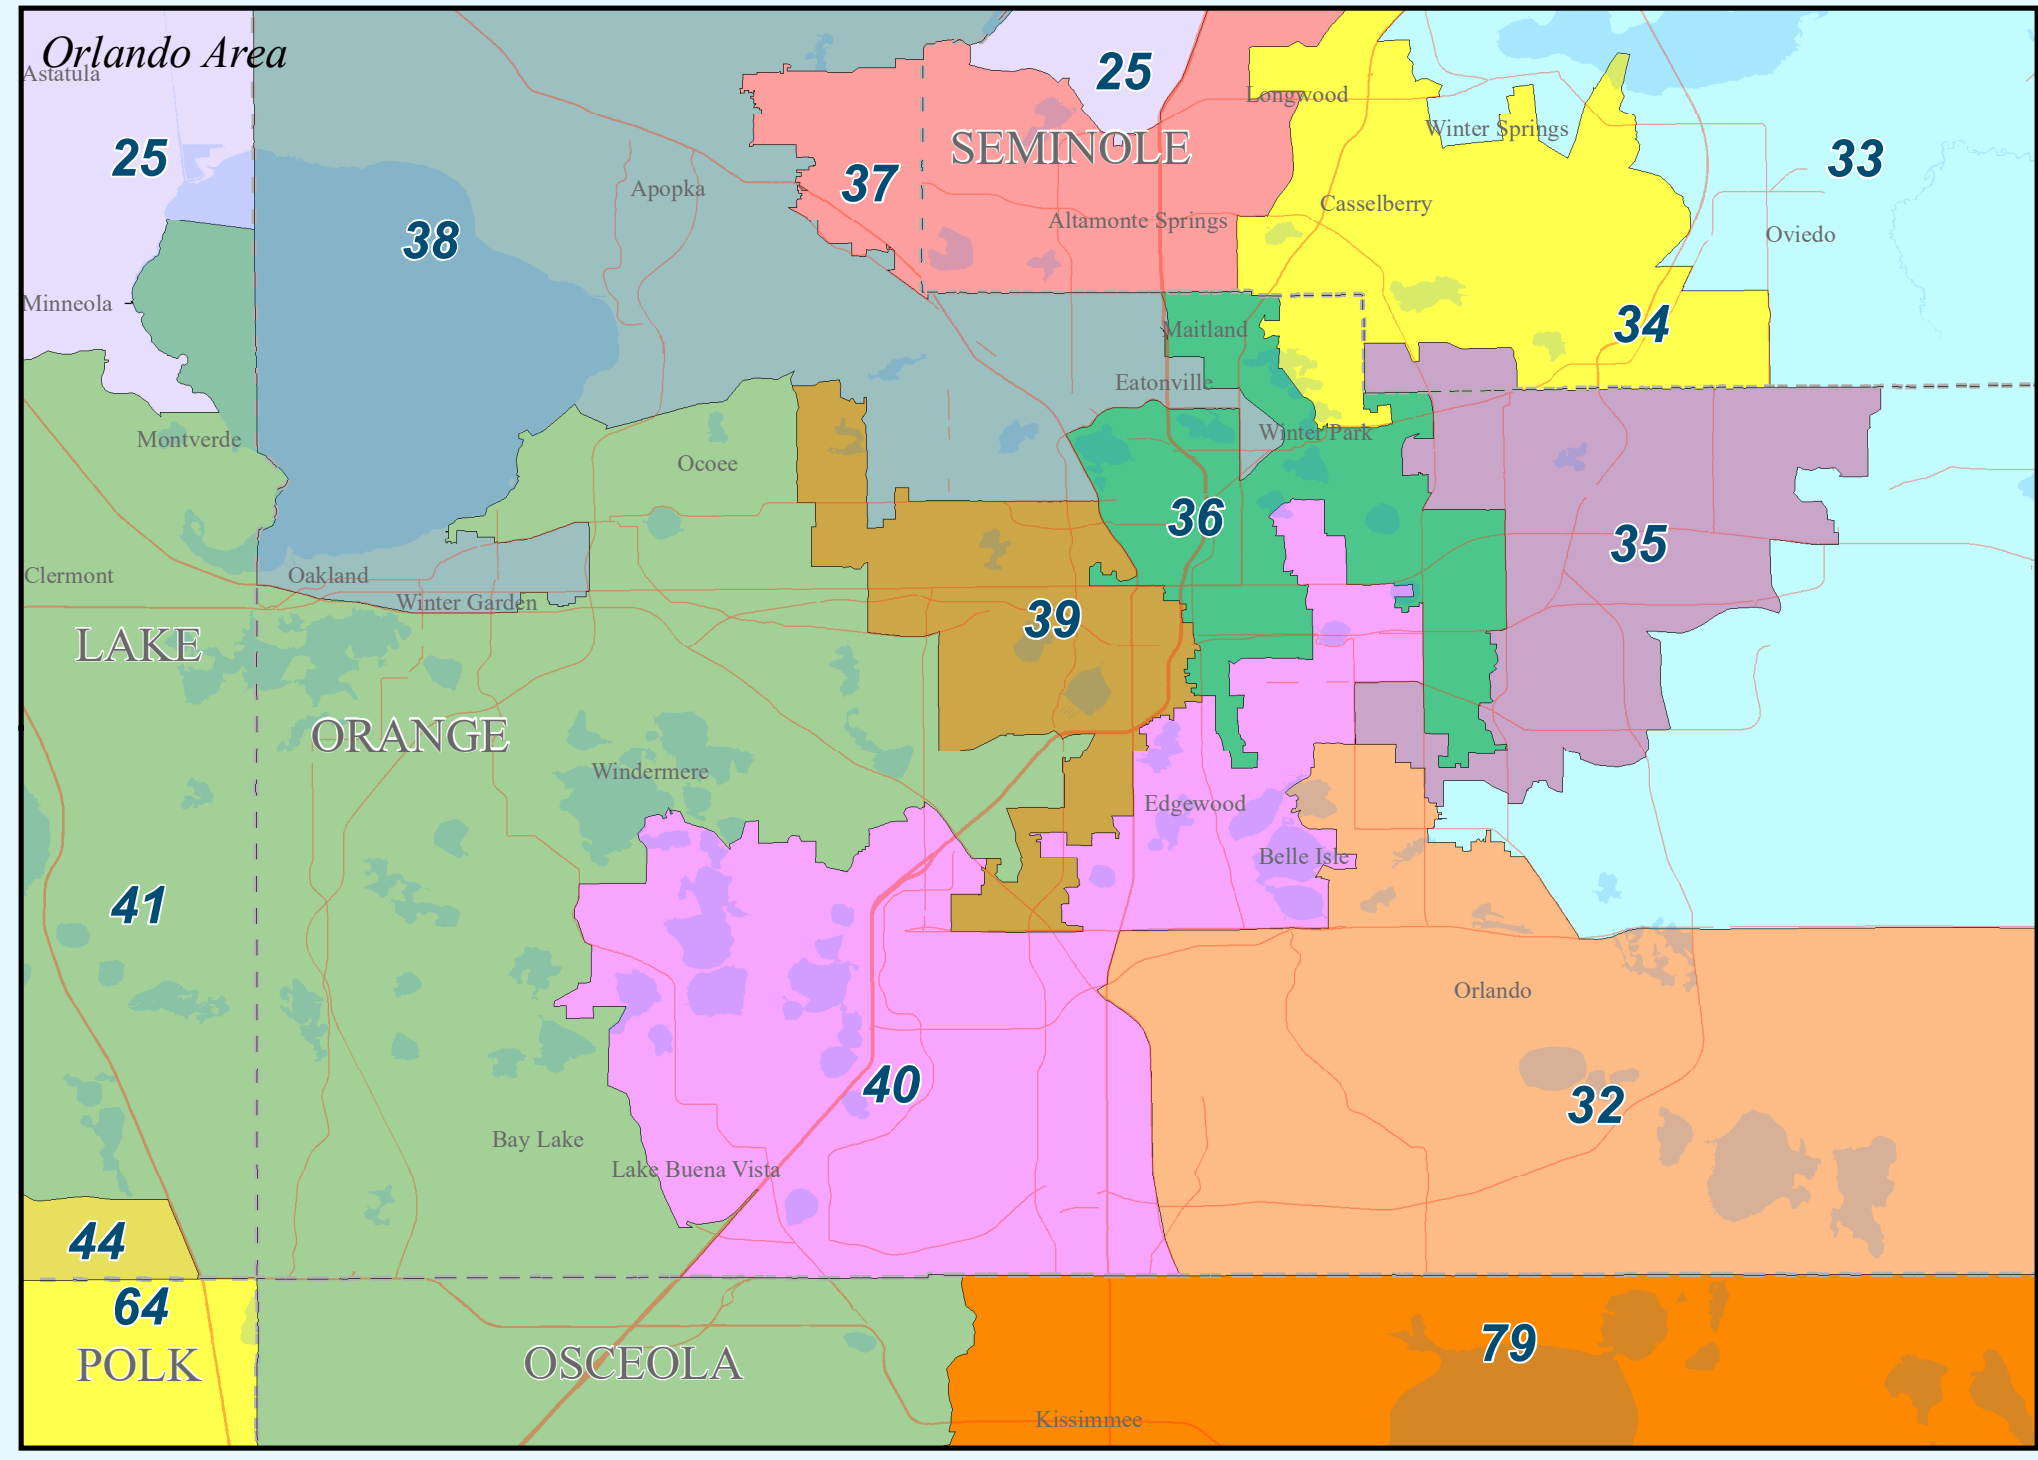

- Legend**
- County boundary
 - Interstate
 - US Highway
 - Major road
 - Sea, lake, or river
 - 10 District boundary & number

Scale bar for statewide map
 0 10 20 40 60 80 Miles

Scale bar for insets
 0 1 2 4 6 8 10 12 Miles

1992-2002
Florida
State House Districts

Legislatively Enacted on
 April 10, 1992

See *SJR 2-G (1992)*

Map produced by professional staff:
 Florida Senate Committee on Reapportionment
 404 S. Monroe St., Tallahassee, FL 32399-1100
 Office: 2000 The Capitol; Phone: (850) 487-5855;
 Website: <http://www.flsenate.gov/session/redistricting>