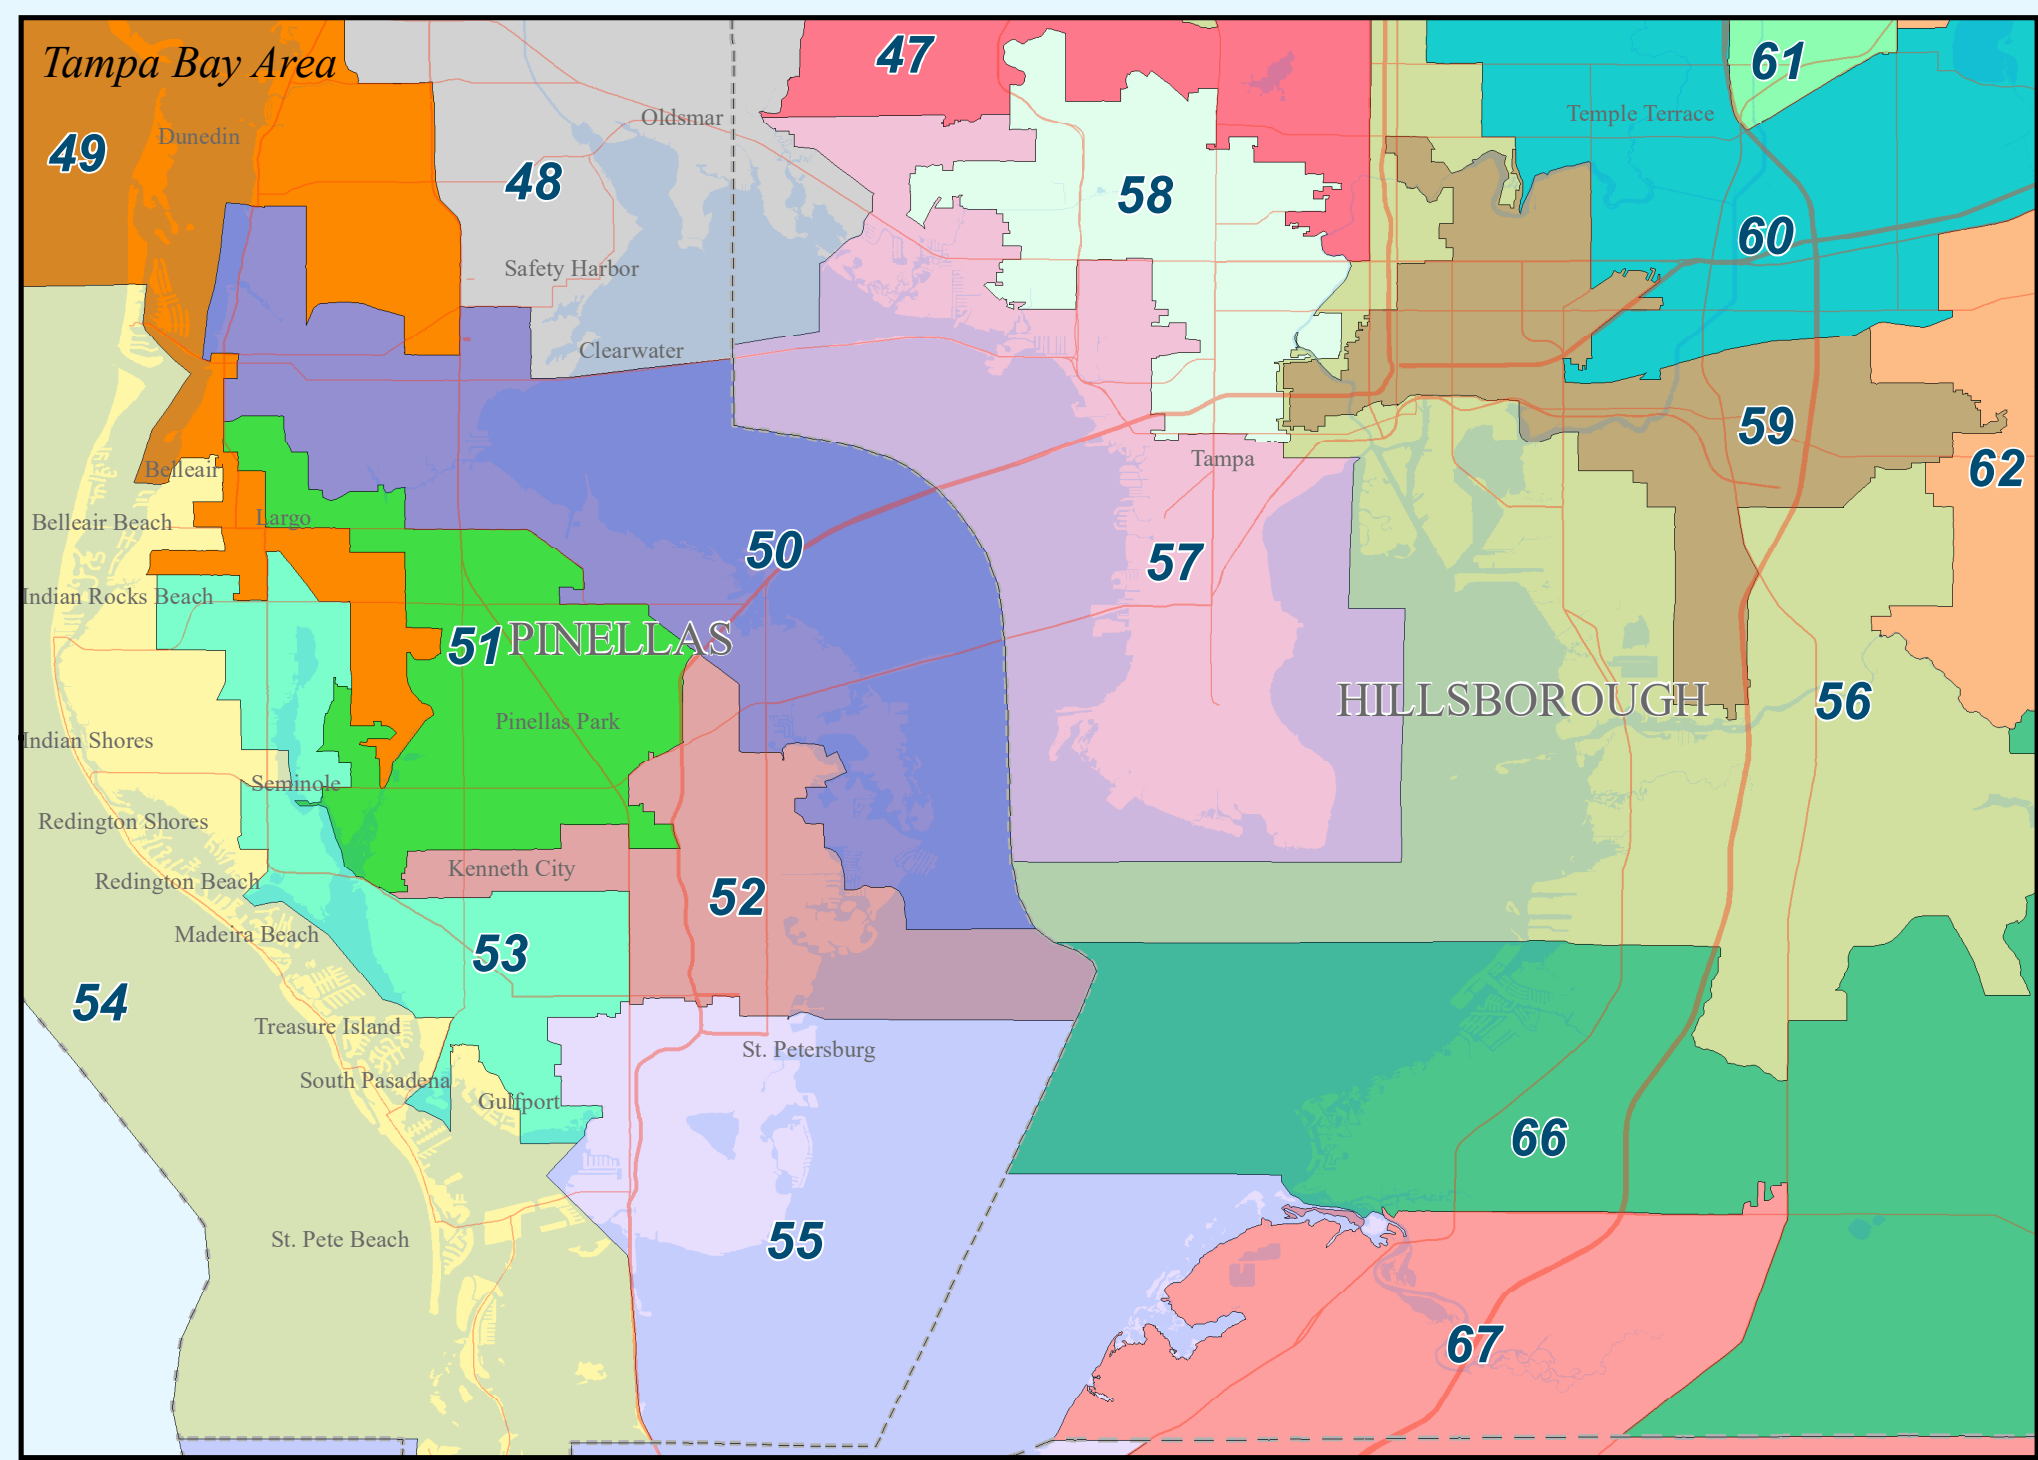

- Legend**
- County boundary
 - Interstate
 - US Highway
 - Major road
 - Sea, lake, or river
 - 10 District boundary & number

Scale bar for statewide map
 0 10 20 40 60 80 Miles

Scale bar for insets
 0 1 2 4 6 8 10 12 Miles

1992-2002
Florida
State House Districts

Legislatively Enacted on
 April 10, 1992

See *SJR 2-G (1992)*

Map produced by professional staff:
 Florida Senate Committee on Reapportionment
 404 S. Monroe St., Tallahassee, FL 32399-1100
 Office: 2000 The Capitol; Phone: (850) 487-5855;
 Website: <http://www.flsenate.gov/session/redistricting>