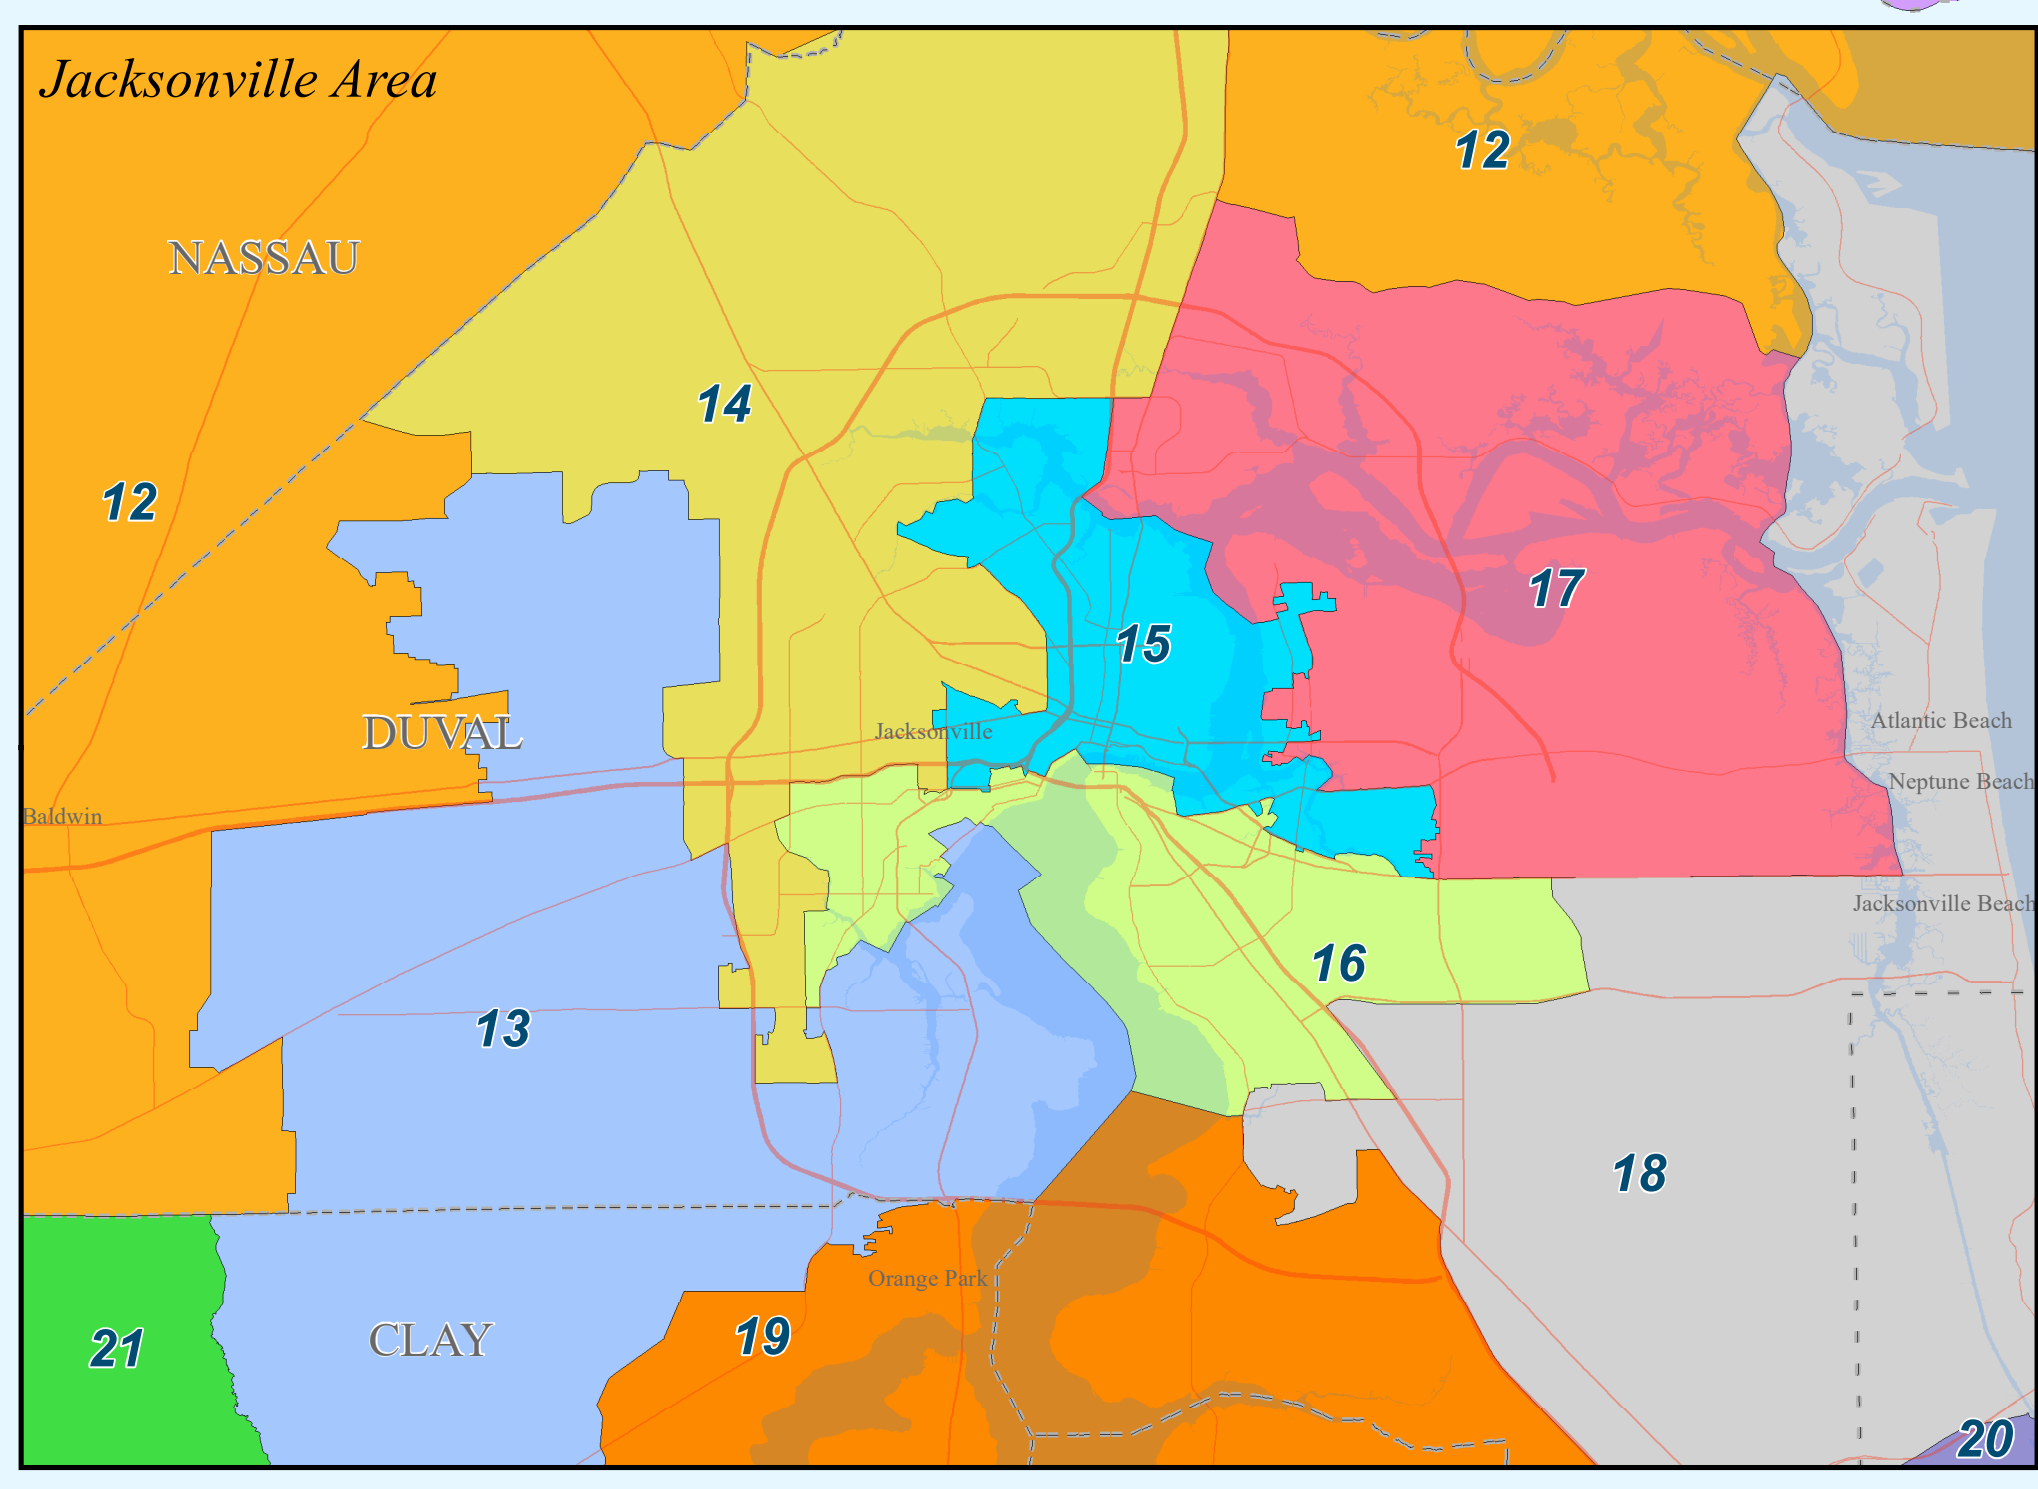

- Legend**
- County boundary
 - Interstate
 - US Highway
 - Major road
 - Sea, lake, or river
 - 10 District boundary & number

Scale bar for statewide map
 0 10 20 40 60 80 Miles

Scale bar for insets
 0 1 2 4 6 8 10 12 Miles