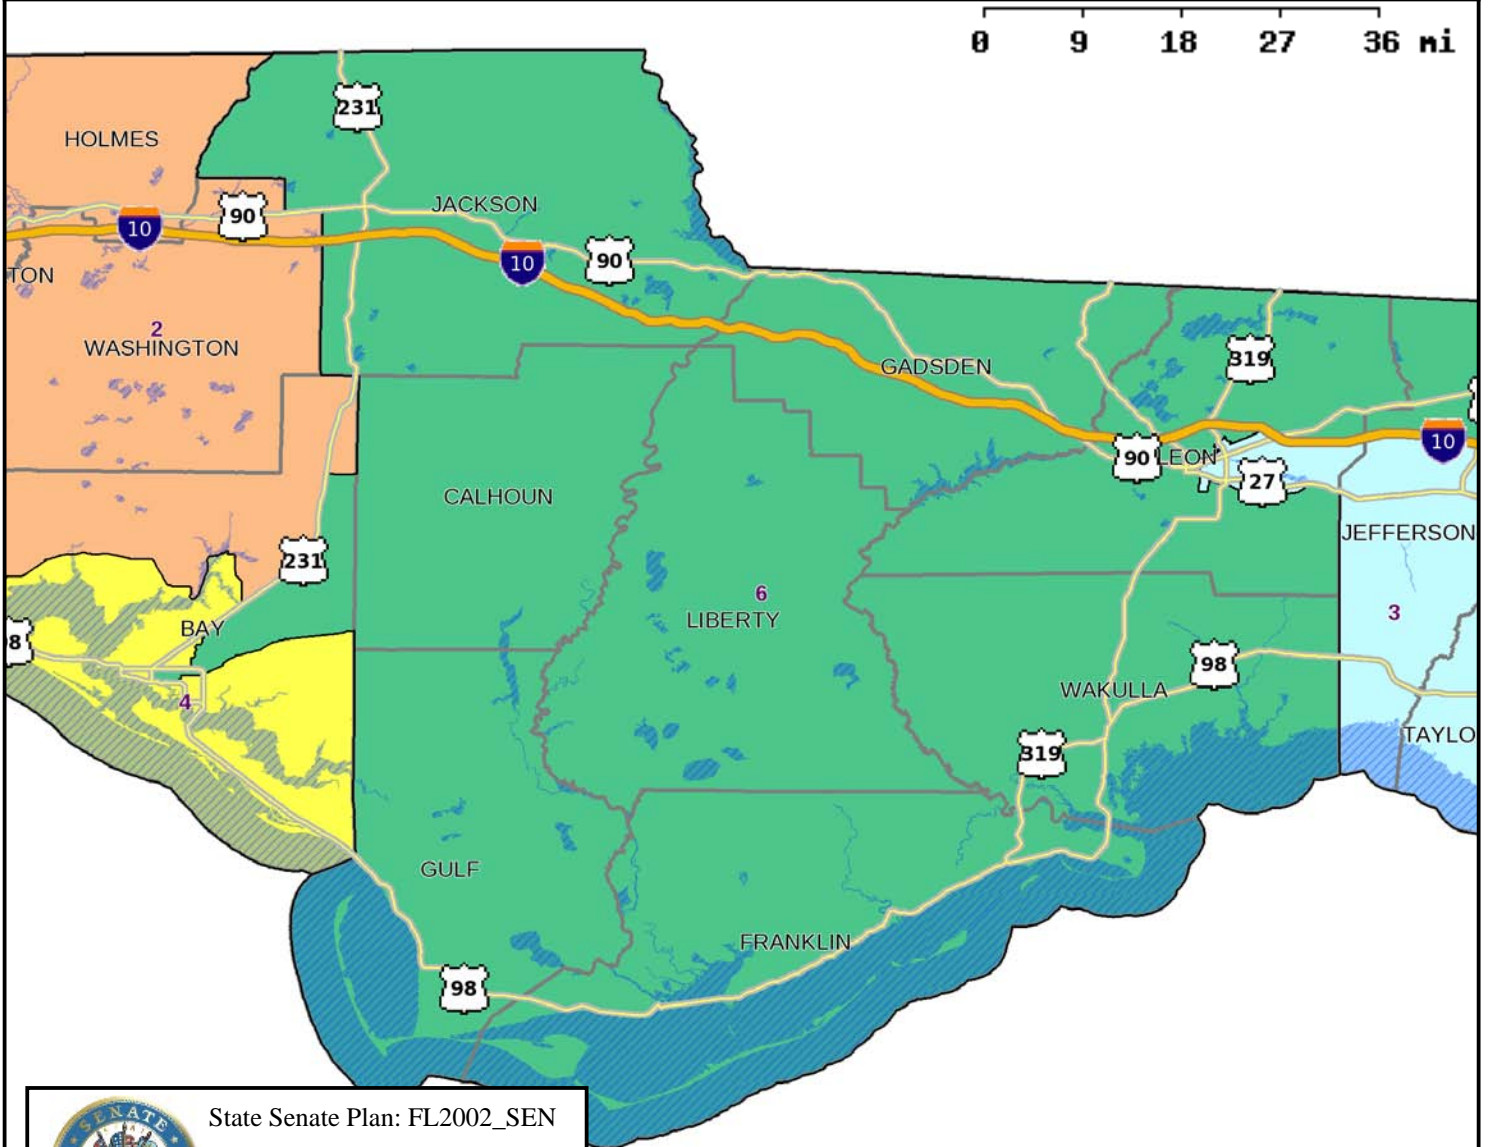

Proposed State Senate Districts

Plan FL2002_SEN by The Florida Legislature

State Senate Plan: FL2002_SEN
 Sponsor: The Florida Legislature
 Date: March 15, 2002
 Number of districts: 40 of 40
 Population range (total deviation): 181,441 persons (38.60%)
 All geography assigned: True
 All districts contiguous: False
 Processed: 12/05/2011 08:02PM
 Checksum for block assignment file: 6685d0ef03f94b07e6f93dd41dc62626

State Senate Plan: FL2002_SEN
 The Florida Legislature
 Map by: The Florida Senate
 Committee on Reapportionment
www.flsenate.gov/redistricting

State Senate Plan: FL2002_SEN
 The Florida Legislature
 Map by: The Florida Senate
 Committee on Reapportionment
www.flsenate.gov/redistricting