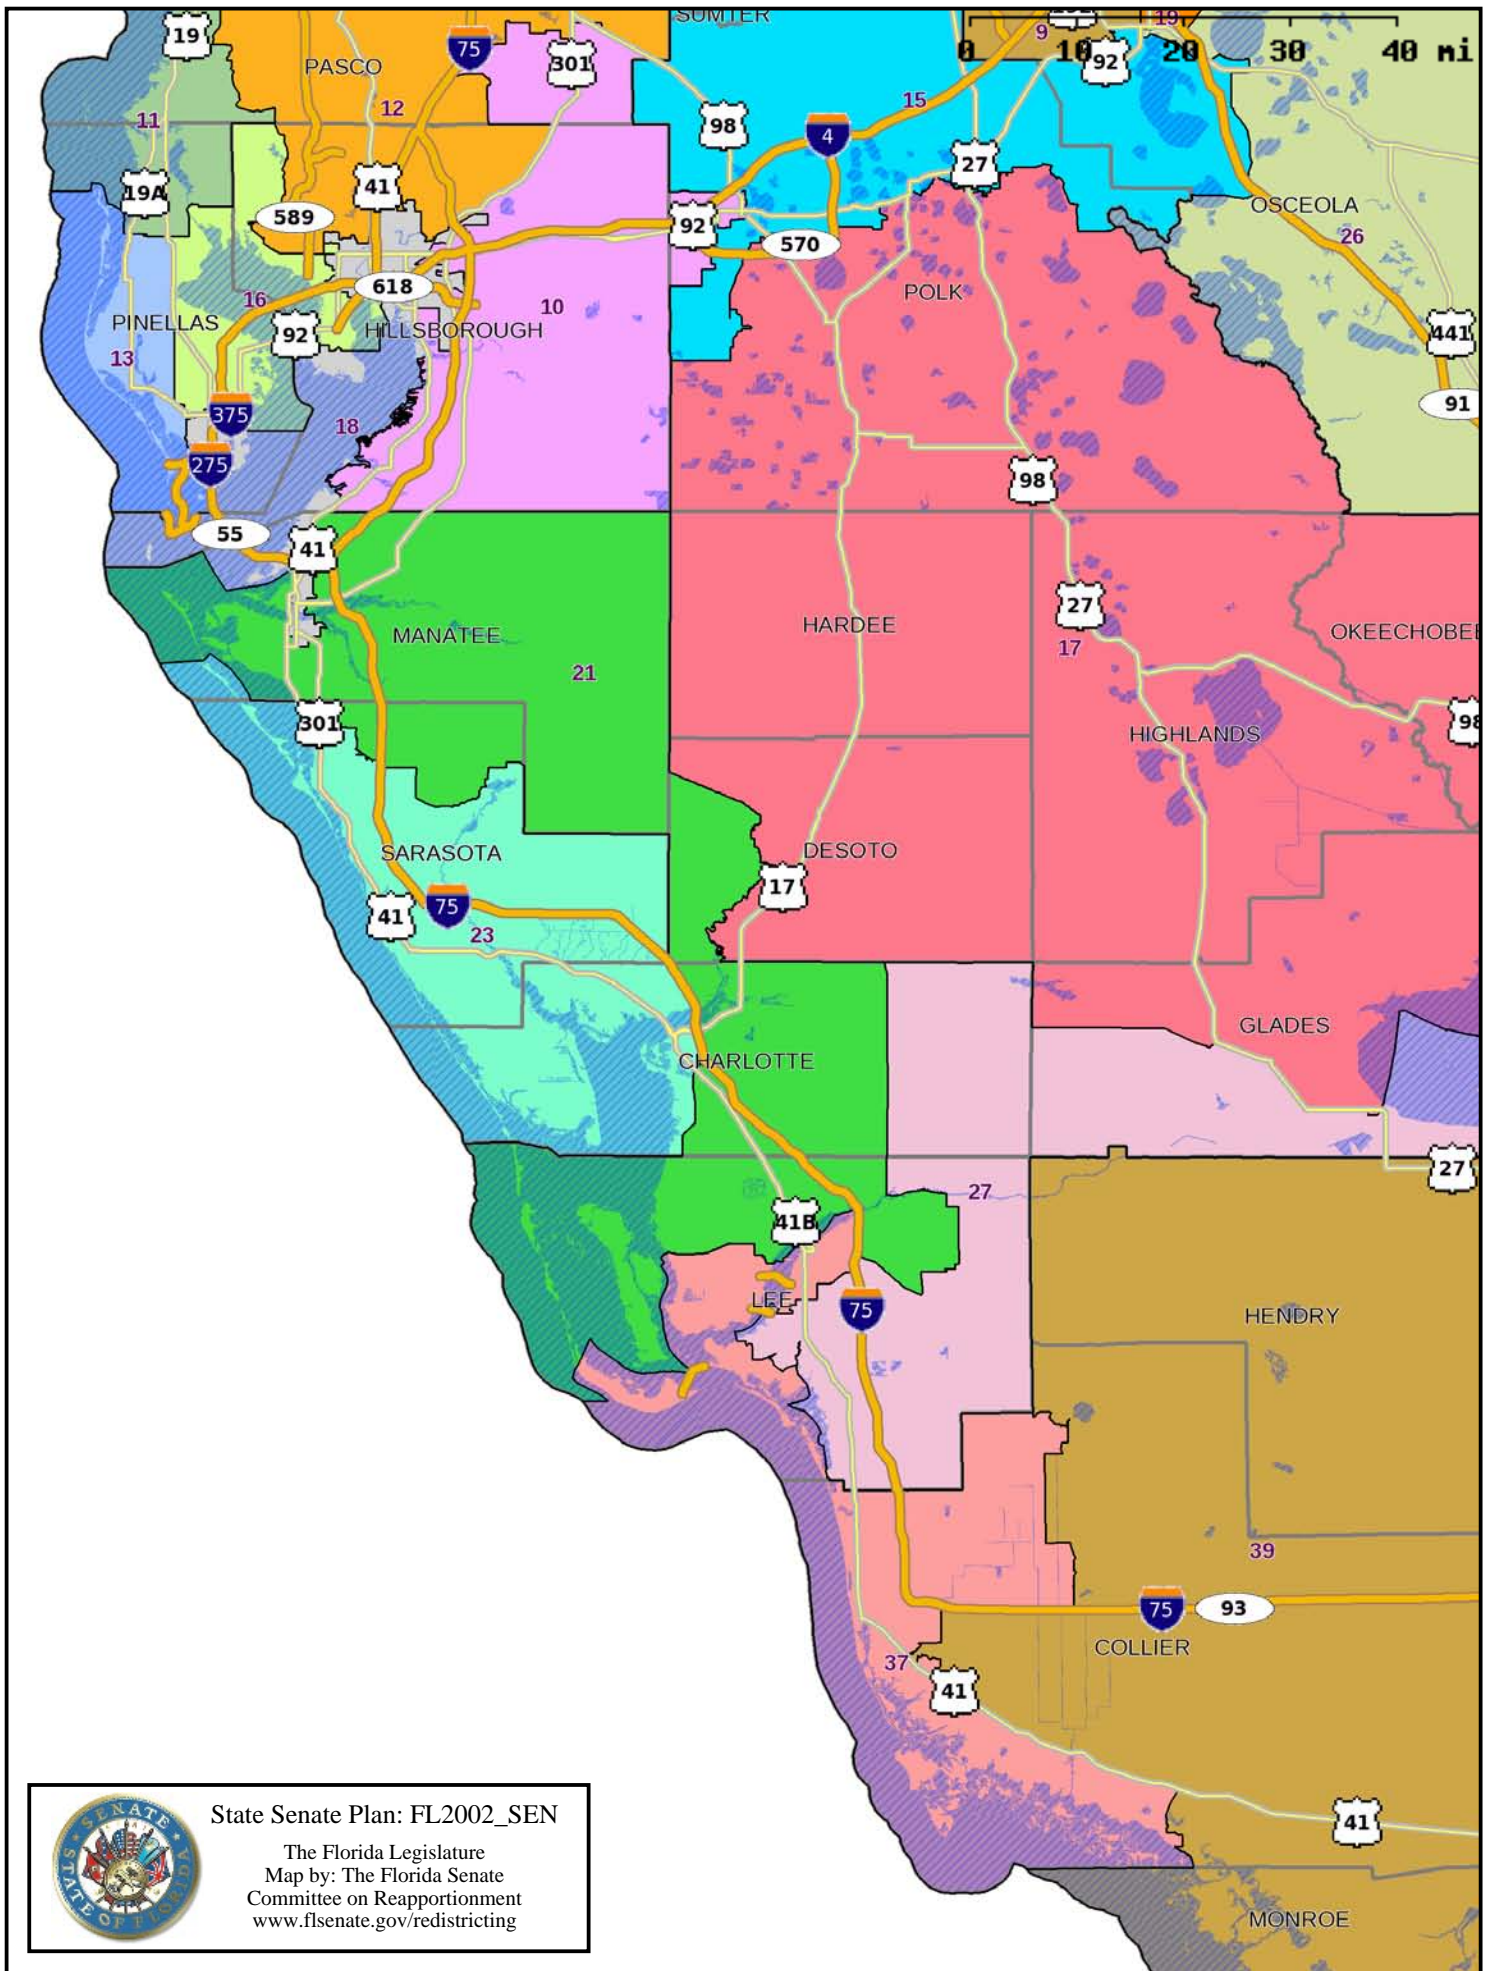

Proposed State Senate Districts

Plan FL2002_SEN by The Florida Legislature

State Senate Plan: FL2002_SEN
 Sponsor: The Florida Legislature
 Date: March 15, 2002
 Number of districts: 40 of 40
 Population range (total deviation): 181,441 persons (38.60%)
 All geography assigned: True
 All districts contiguous: False
 Processed: 12/05/2011 08:02PM
 Checksum for block assignment file: 6685d0ef03f94b07e6f93dd41dc62626

State Senate Plan: FL2002_SEN
 The Florida Legislature
 Map by: The Florida Senate
 Committee on Reapportionment
www.flsenate.gov/redistricting

State Senate Plan: FL2002_SEN
 The Florida Legislature
 Map by: The Florida Senate
 Committee on Reapportionment
www.flsenate.gov/redistricting