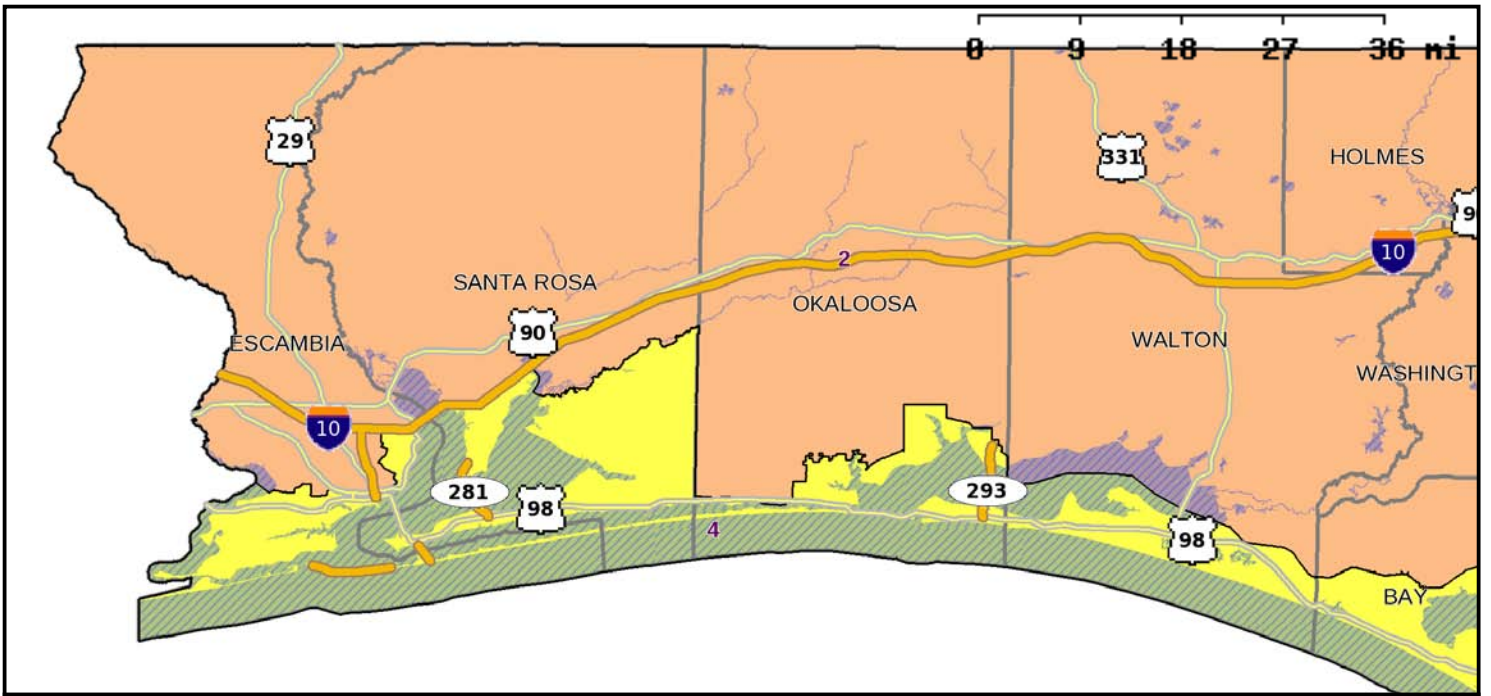

State Senate Plan: FL2002_SEN
The Florida Legislature
Map by: The Florida Senate
Committee on Reapportionment
www.flsenate.gov/redistricting