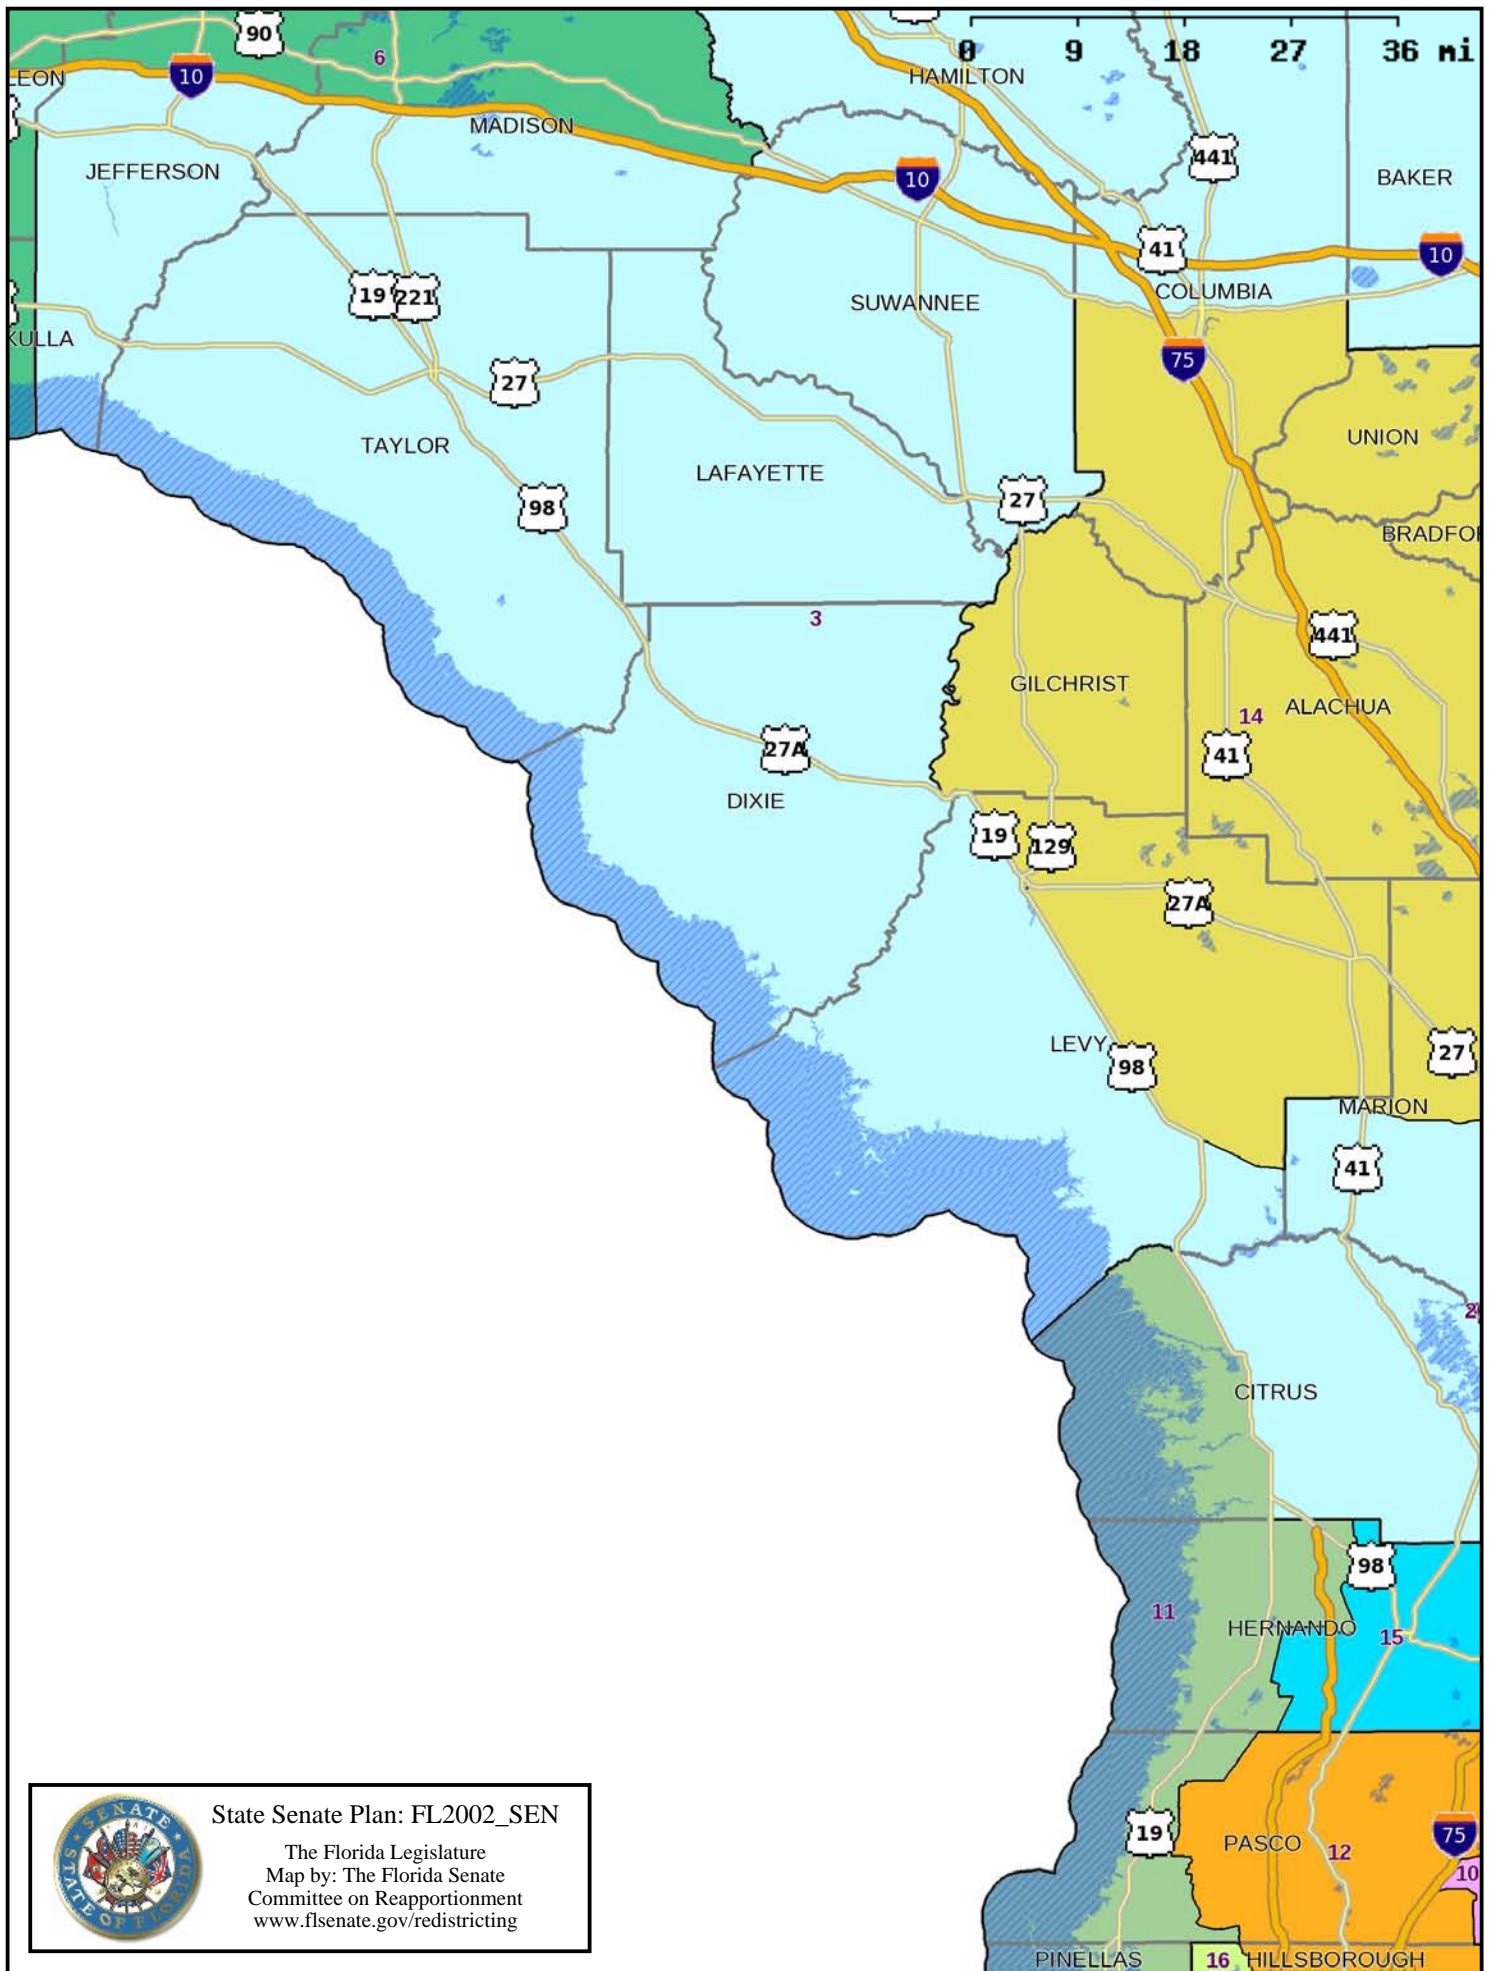

Proposed State Senate Districts

Plan FL2002_SEN by The Florida Legislature

State Senate Plan: FL2002_SEN
 Sponsor: The Florida Legislature
 Date: March 15, 2002
 Number of districts: 40 of 40
 Population range (total deviation): 181,441 persons (38.60%)
 All geography assigned: True
 All districts contiguous: False
 Processed: 12/05/2011 08:02PM
 Checksum for block assignment file: 6685d0ef03f94b07e6f93dd41dc62626

State Senate Plan: FL2002_SEN
 The Florida Legislature
 Map by: The Florida Senate
 Committee on Reapportionment
www.flsenate.gov/redistricting

State Senate Plan: FL2002_SEN
 The Florida Legislature
 Map by: The Florida Senate
 Committee on Reapportionment
www.flsenate.gov/redistricting