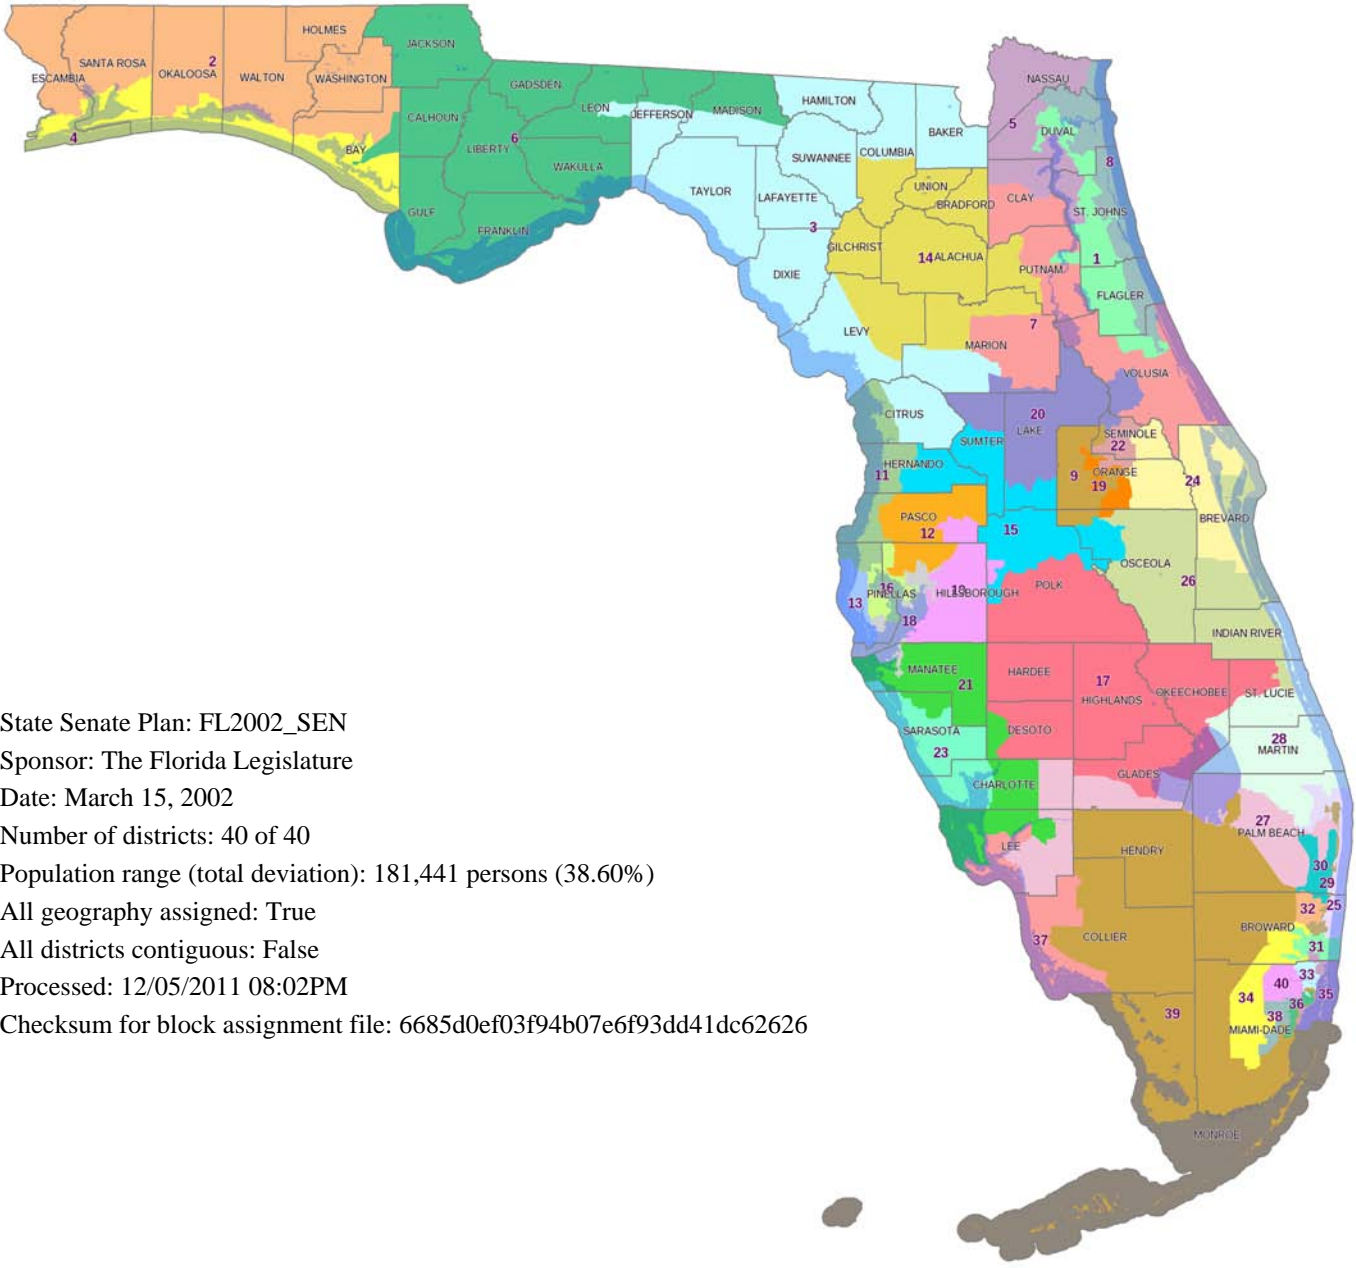

Proposed State Senate Districts

Plan FL2002_SEN by The Florida Legislature

State Senate Plan: FL2002_SEN
 Sponsor: The Florida Legislature
 Date: March 15, 2002
 Number of districts: 40 of 40
 Population range (total deviation): 181,441 persons (38.60%)
 All geography assigned: True
 All districts contiguous: False
 Processed: 12/05/2011 08:02PM
 Checksum for block assignment file: 6685d0ef03f94b07e6f93dd41dc62626

State Senate Plan: FL2002_SEN
 The Florida Legislature
 Map by: The Florida Senate
 Committee on Reapportionment
www.flsenate.gov/redistricting

State Senate Plan: FL2002_SEN
 The Florida Legislature
 Map by: The Florida Senate
 Committee on Reapportionment
www.flsenate.gov/redistricting