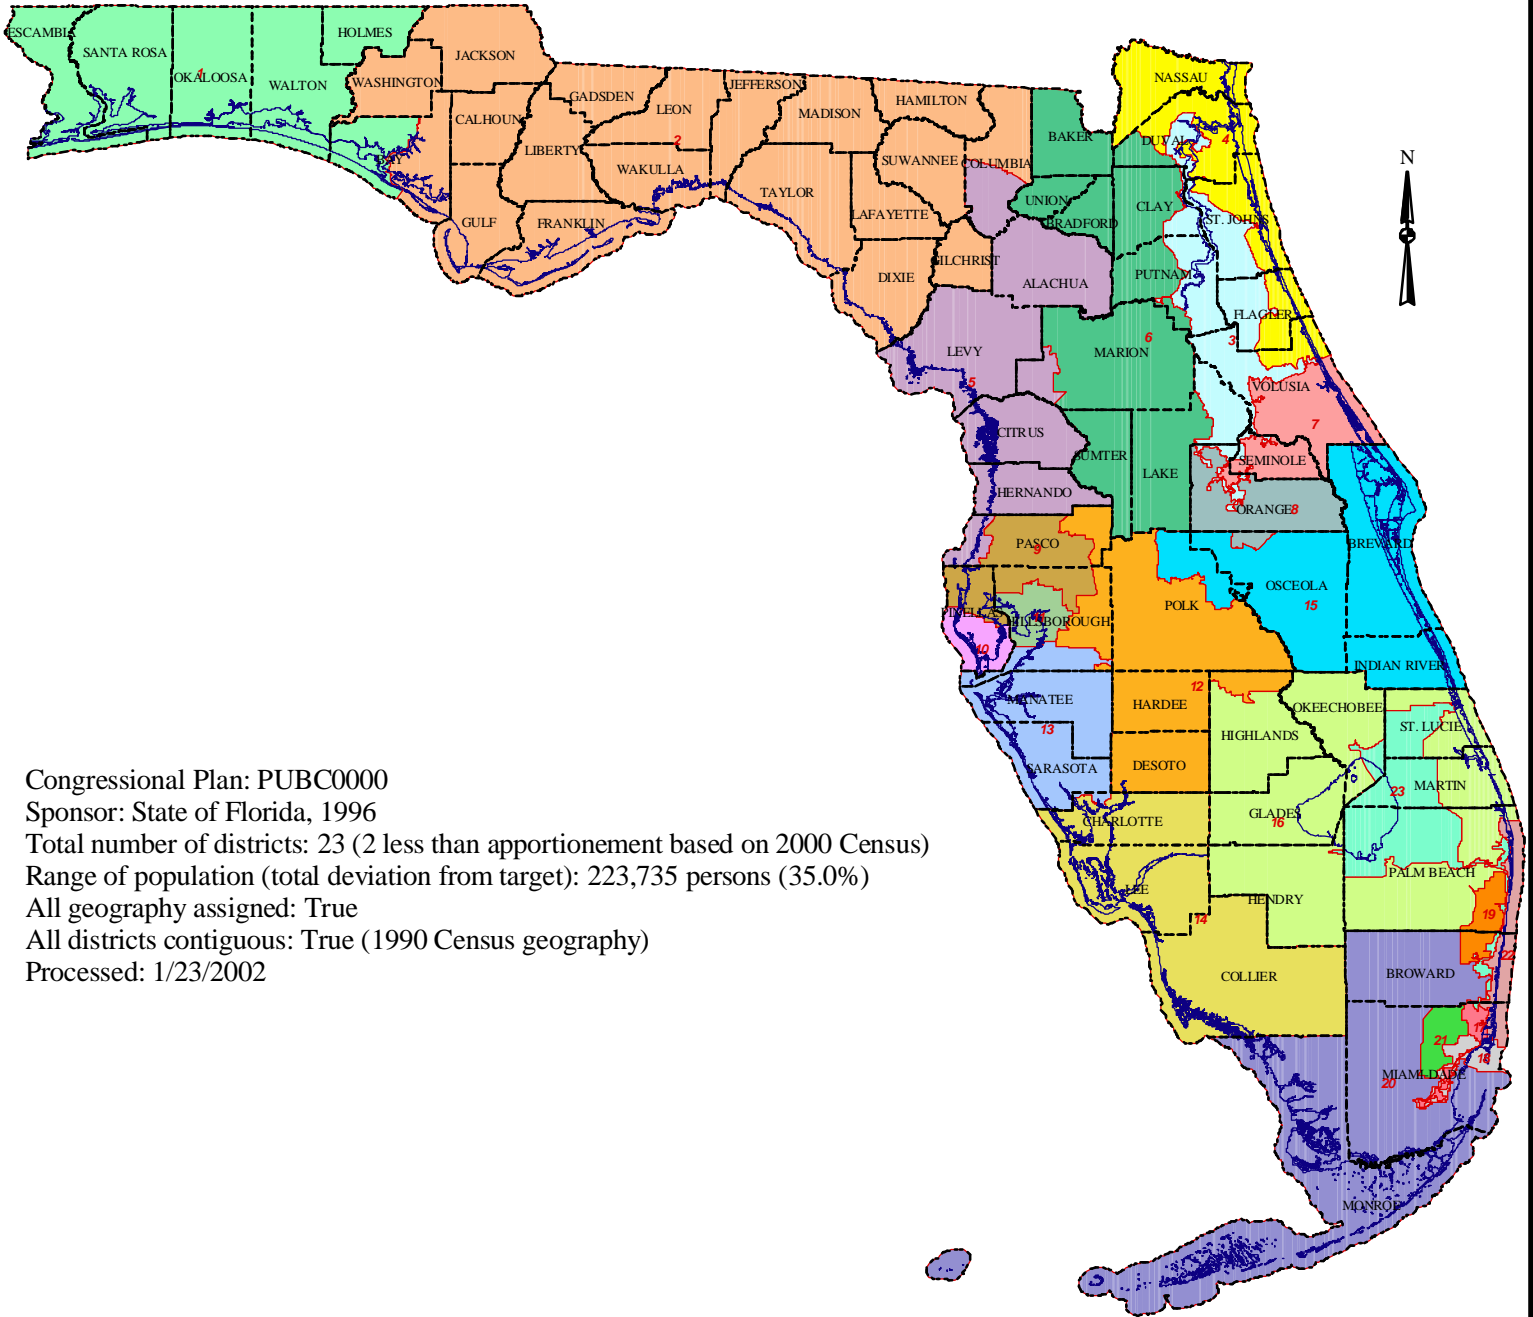

# Florida Congressional Districts, effective 1996 Plan PUBC0000

Congressional Plan: PUBC0000  
 Sponsor: State of Florida, 1996  
 Total number of districts: 23 (2 less than apportionment based on 2000 Census)  
 Range of population (total deviation from target): 223,735 persons (35.0%)  
 All geography assigned: True  
 All districts contiguous: True (1990 Census geography)  
 Processed: 1/23/2002

**The Florida Senate**  
 Committee on Reapportionment  
 404 South Monroe Street, 103 S.O.B.  
 Tallahassee, FL 32399-1100  
 Voice: 850/487-5855 Fax: 850/487-6458  
[www.leg.state.fl.us/senateredistricting](http://www.leg.state.fl.us/senateredistricting)  
 Senator Daniel Webster, Chairman